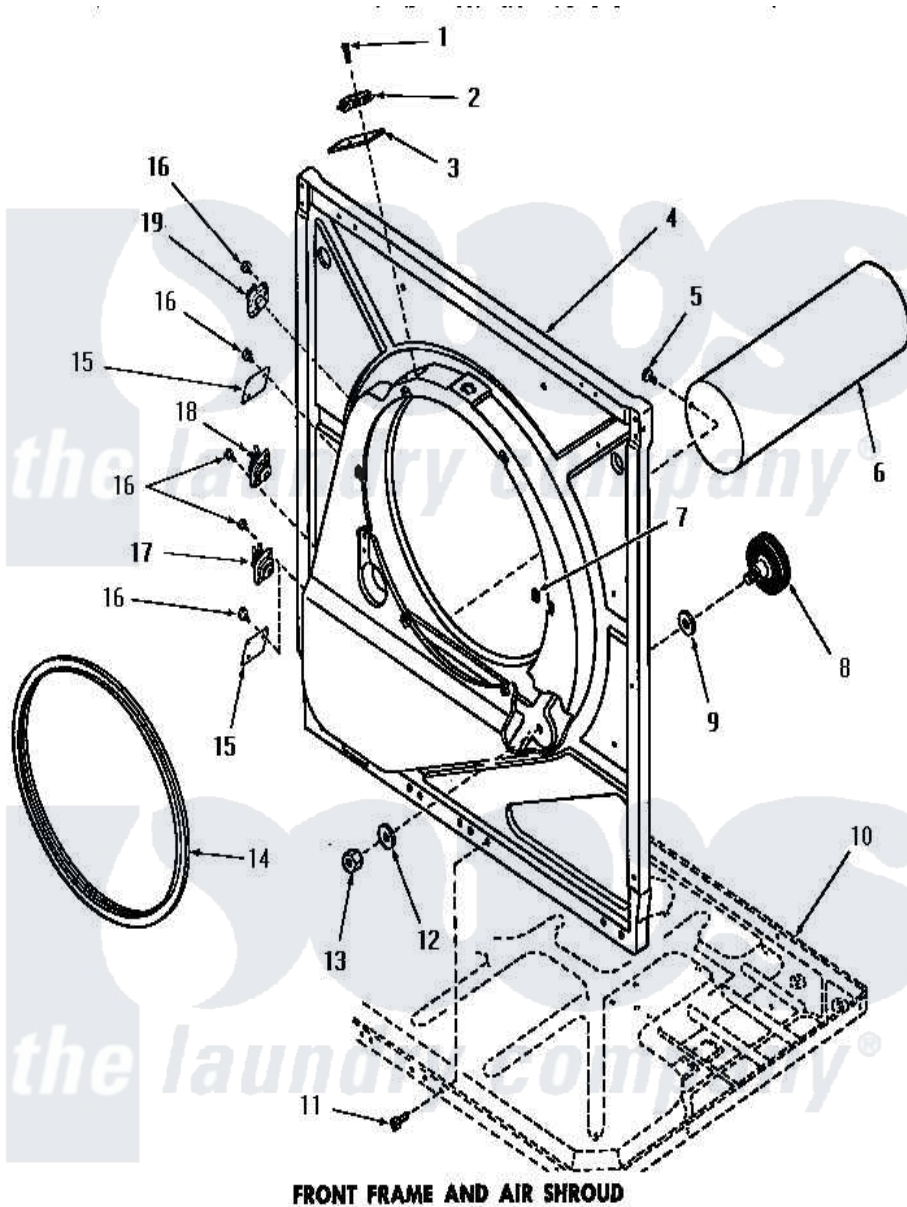

Amana DG3801 15 - FRONT FRAME & AIR SHROUD

FRONT FRAME AND AIR SHROUD

Amana Residential Amana DG3801 Washer Parts Parts Diagram 15 - FRONT FRAME & AIR SHROUD
 Click on the part number to view part

Item	Original Part Number	Replaced By	Status	Part Description
1	51783			Screw, 6b-20 X 7/8 HeX
2	Y51143		Not Available	SWITCH
3	52112			Insulation
4	51850		Not Available	FRONT FRAME AND AIR SHROUD
5	52150	489464		Screw
6	51821		Not Available	EXHAUST DUCT
7	52865		Not Available	SPEED NUT
8	53555	56285		Roller Cylinder
9	52123			Washer
10	Y00000000		Not Available	SEE NOTE FRAME BASE
11	51784		Not Available	SCREW, 10B-16 X 1/2 HEX
12	52122			Washer
13	52124		Not Available	NUT
14	51798		Not Available	GASKET
15	52550		Not Available	COVER PLATE
16	23222	3177991		Screw