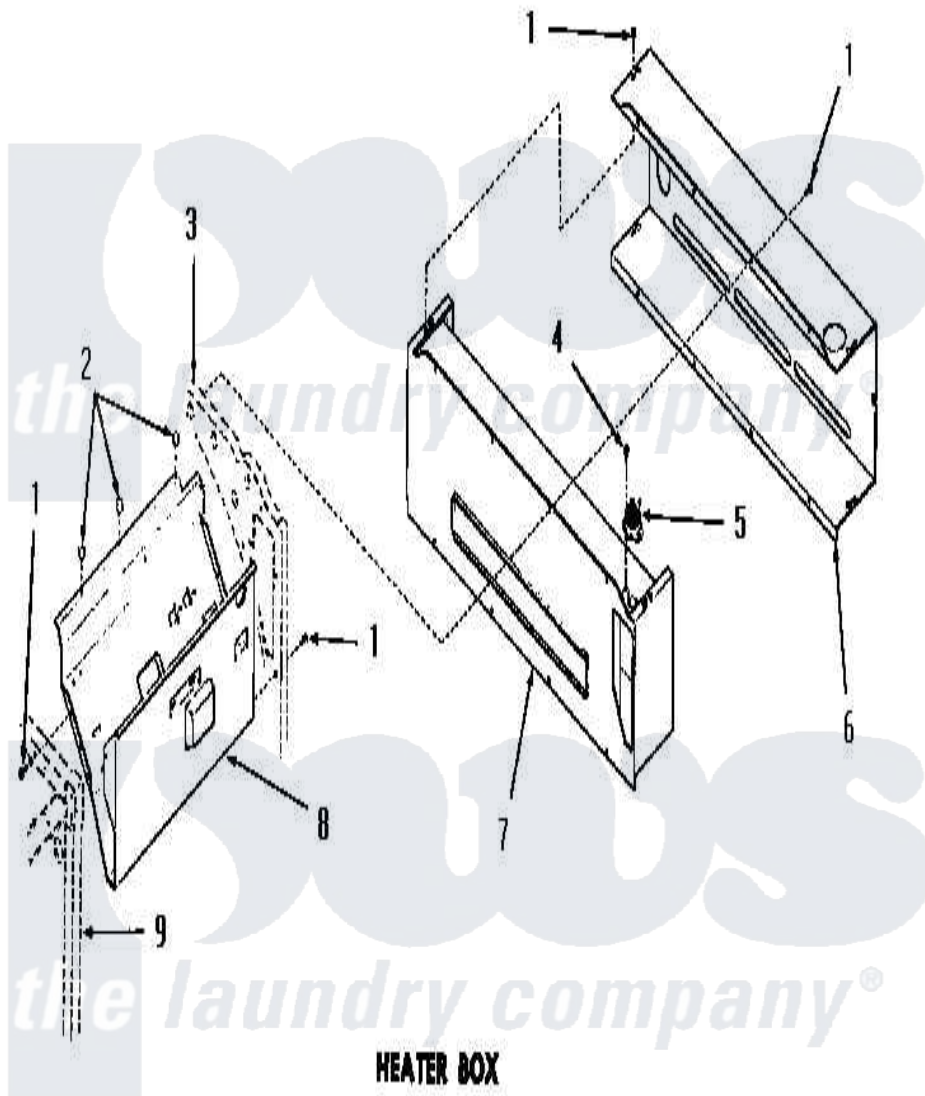

Amana DG3801 16 - HEATER BOX

HEATER BOX
(Gas Models)

[Amana Residential Amana DG3801 Washer Parts](#) Parts Diagram 16 - HEATER BOX
Click on the part number to view part

Item	Original Part Number	Replaced By	Status	Part Description
1	51784		Not Available	SCREW,10B-16 X 1/2 HEX
2	52552		Not Available	BUMPER, OVEN DOOR
3	Y00000000		Not Available	SEE NOTE REAR FRAME
4	23222	3177991		Screw
5	51185		Not Available	THERMOSTAT,HEATER BOX
6	Y51862		Not Available	HEATER BOX
7	54717		Not Available	ASSY,HEATER BOX
8	Y52584		Not Available	BURNER SHIELD
9	Y00000000		Not Available	SEE NOTE FRONT FRAME AND AIR SHROUD