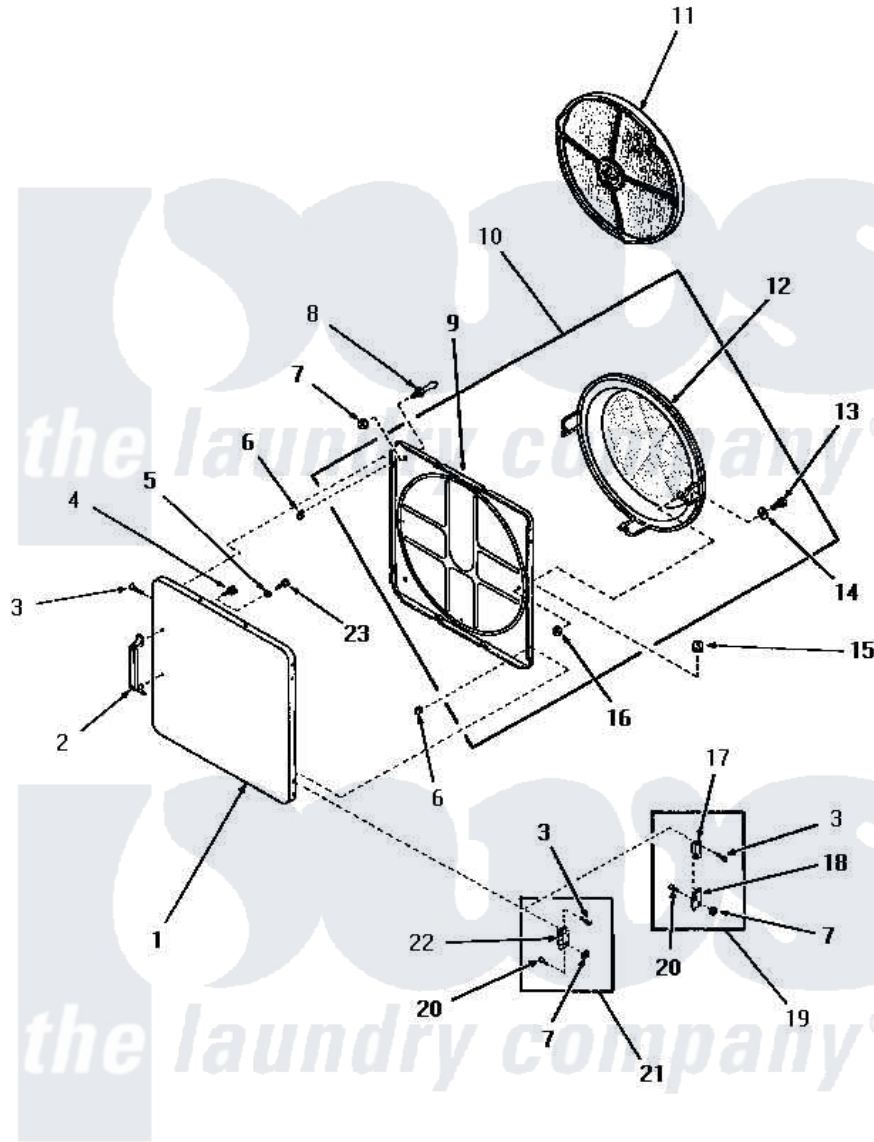

Amana DG3801 17 - LOADING DOOR

LOADING DOOR (Through Serial Nos. 31V9368 and 566Y580)

Amana [Residential Amana DG3801 Washer Parts](#) Parts Diagram 17 - LOADING DOOR
Click on the part number to view part

Item	Original Part Number	Replaced By	Status	Part Description
1	52489W		Not Available	OUTER DOOR PANEL, WHITE
"	52489H		Not Available	OUTER DOOR PANEL, HARVEST GOLD
"	52489C		Not Available	OUTER DOOR PANEL, COPPERTONE
"	52489A		Not Available	OUTER DOOR PANEL, AVOCADO
2	54068	61925		Pull Door Commercial Black
3	52864	500226		Screw, 8b-16 x 5/8 Tap
4	52150	489464		Screw
5	Y20278		Not Available	LOCKWASHER
6	52865		Not Available	SPEED NUT
7	51236	488130		Nut
8	51992			Strike, Door
9	54730		Not Available	INNER DOOR PANEL
10	54738		Not Available	ASSY,HOUSING & PANEL
11	53002		Not Available	NO LONGER AVAILABLE

12	54731	54-731		Bake Element
13	24688		Not Available	CAP SCREW
14	Q6275		Not Available	WASHER
15	51858			Grommet
16	52566	27001225		Nut, Jam Mid Lock 1/4-20
17	Y0053944	D7772202		Air Duct. Bottom
18	Y0053945	D7772101		Shield-Light
19	Y00000000		Not Available	SEE NOTE MODELS DG3350, DG3300, DG3250 AND DG3240
20	22649			Screw, 8-32 X 13/32 FI
21	Y00000000		Not Available	SEE NOTE ALL OTHER MODELS
22	70014			Hinge
23	22024	20001169		22024 24