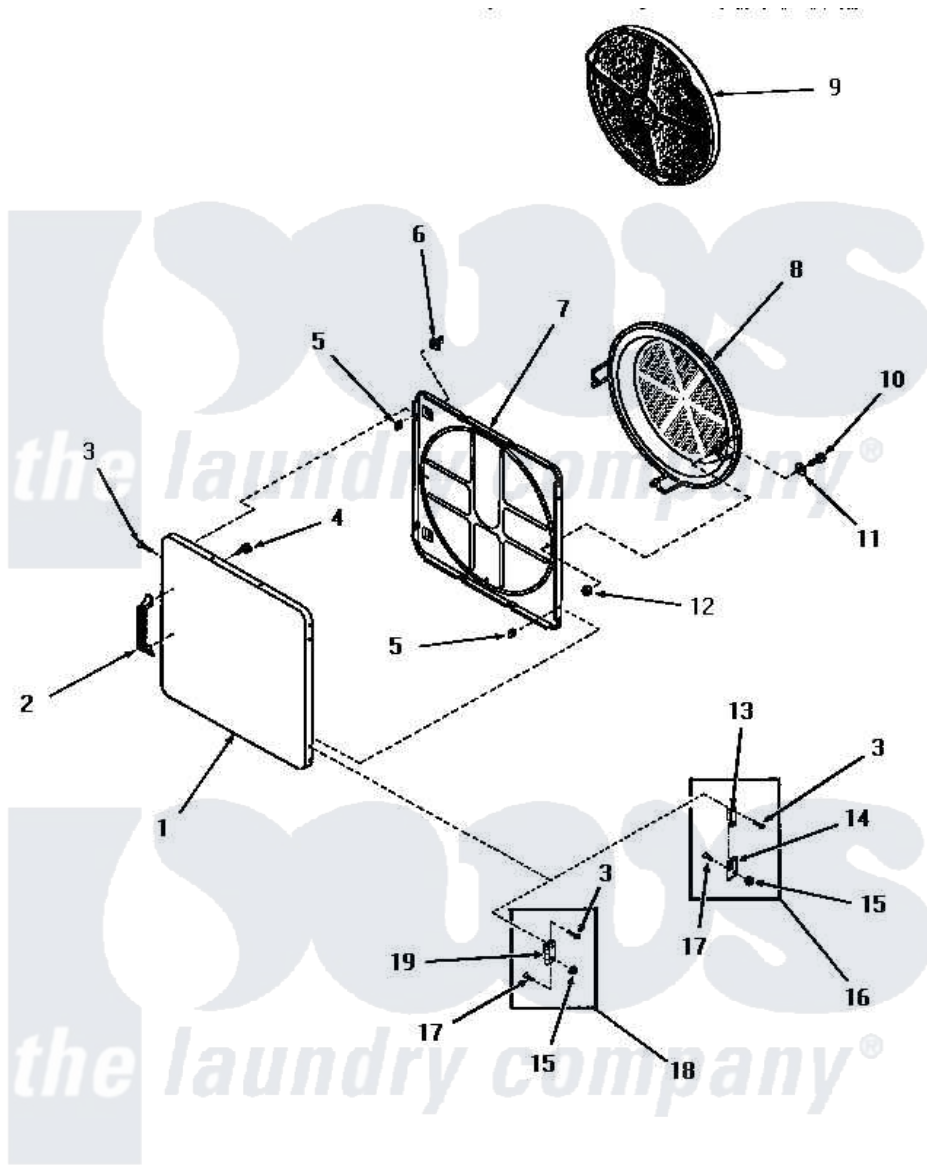

# Amana DG3801 18 - LOADING DOOR

## LOADING DOOR (Starting Serial Nos. 31V9369 and S66Y581)

Amana [Residential Amana DG3801 Washer Parts](#) Parts Diagram 18 - LOADING DOOR  
Click on the part number to view part

Item	Original Part Number	Replaced By	Status	Part Description
1	52489W		Not Available	OUTER DOOR PANEL, WHITE
"	52489H		Not Available	OUTER DOOR PANEL, HARVEST GOLD
"	52489C		Not Available	OUTER DOOR PANEL, COPPERTONE
"	52489A		Not Available	OUTER DOOR PANEL, AVOCADO
2	54068	<a href="#">61925</a>		Pull Door Commercial Black
3	52864	<a href="#">500226</a>		Screw, 8b-16 x 5/8 Tap
4	52150	<a href="#">489464</a>		Screw
5	52865		Not Available	SPEED NUT
6	54661	<a href="#">LA-1003</a>		Door Catch Kit
7	54665	<a href="#">54-665</a>		Bake Element
8	54731	<a href="#">54-731</a>		Bake Element
9	53002		Not Available	NO LONGER AVAILABLE
10	24688		Not Available	CAP SCREW
11	Q6275		Not Available	WASHER

12	52566	<a href="#">27001225</a>	Nut, Jam Mid Lock 1/4-20
13	Y0053944	<a href="#">D7772202</a>	Air Duct. Bottom
14	Y0053945	<a href="#">D7772101</a>	Shield-Light
15	51236	<a href="#">488130</a>	Nut
16	Y00000000	Not Available	SEE NOTE MODELS DG3350, DG3300, DG3250, FG3240 AND DG3240
17	<a href="#">22649</a>		Screw, 8-32 X 13/32 FI
18	Y00000000	Not Available	SEE NOTE ALL OTHER MODELS
19	<a href="#">70014</a>		Hinge