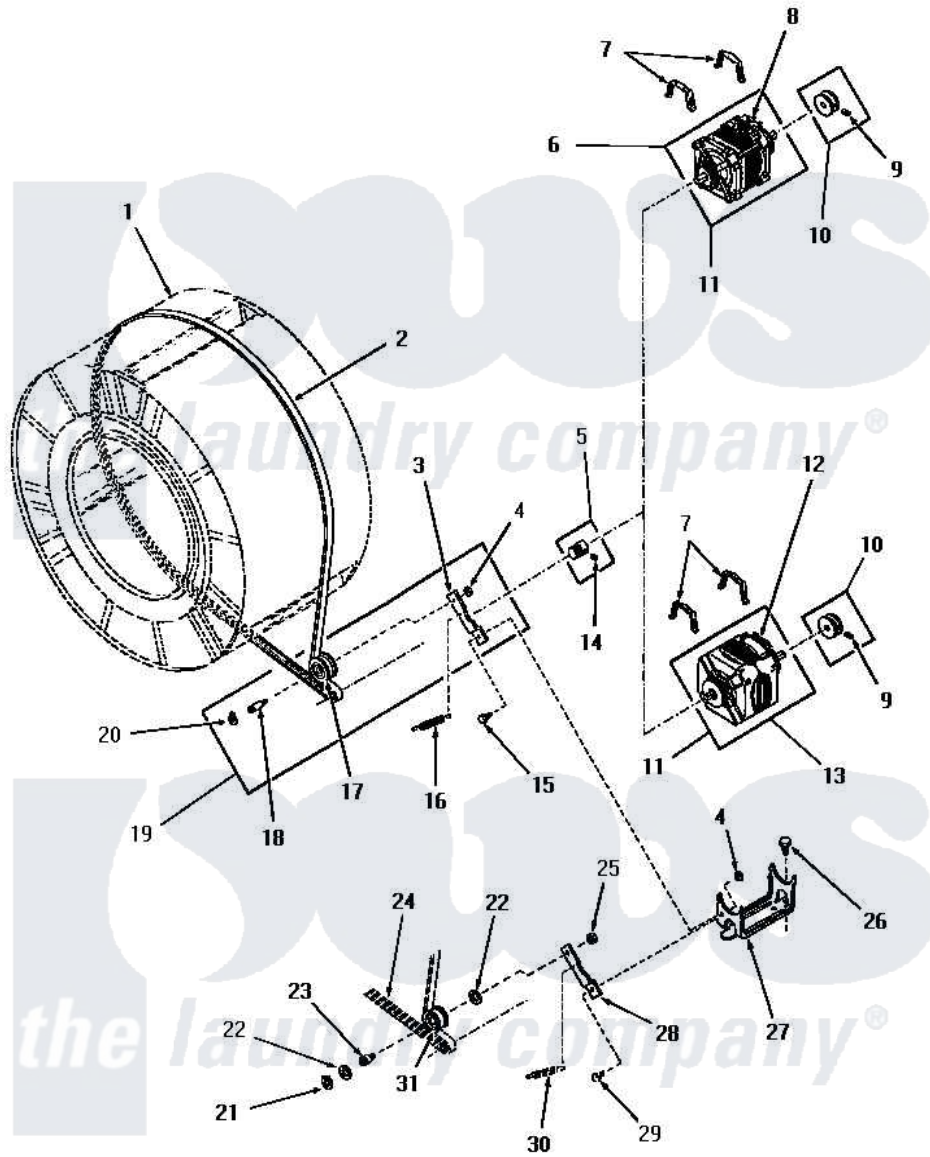

Amana DG3801 19 - MOTOR, IDLER & BELT

MOTOR, IDLER AND BELT

Amana [Residential Amana DG3801 Washer Parts](#) Parts Diagram 19 - MOTOR, IDLER & BELT
 Click on the part number to view part

Item	Original Part Number	Replaced By	Status	Part Description
1	Y00000000		Not Available	SEE NOTE CLOTHES DRUM
2	52556			Belt
3	54410		Not Available	LEVER, IDLER
4	52566	27001225		Nut, Jam Mid Lock 1/4-20
5	52593		Not Available	ASSY, MOTOR PULLEY
6	Y00000000		Not Available	SEE NOTE GENERAL ELECTRIC FORM "V" MOTOR
7	51789	660658		Clamp, Motor Mounting 343481 685441
8	53249		Not Available	SWITCH
9	02771			Screw, 1/4-20 x 3/8 Hex S
10	53522			Pulley, Motor
11	52697		Not Available	MOTOR
12	Y00000000		Not Available	SEE NOTE WESTINGHOUSE -- (NOT REPLACEABLE)
"	53213			Switch
"	53226		Not Available	SWITCH, MOTOR

"	53214	Not Available	MOTOR SWITCH, DELCO
13	Y00000000	Not Available	SEE NOTE GENERAL ELECTRIC FORM "T" MOTOR
14	52906	Not Available	SETSCREW
15	52567		Bolt, Shoulder
16	52323		Spring
17	Y54414		Assembly, Wheel And Bearing
18	54411	Not Available	SHAFT, IDLER LEVER
19	54415	Not Available	LEVER, IDLER
20	23748		Ring, Retaining
21	70061		Ring, Retaining
22	Y52564		Washer
23	52611	Not Available	SHAFT, IDLER xREPLACE
24	Y00000000	Not Available	SEE NOTE BELT
25	52124	Not Available	NUT
26	23928	Not Available	CAP SCREW AND LOCKWASHER
27	51824	Not Available	MOUNT, MOTOR
28	52562	Not Available	IDLER LEVER
29	Y00000000	Not Available	SEE NOTE SHOULDER BOLT
30	Y00000000	Not Available	SEE NOTE SPRING
31	52561	Not Available	IDLER PULLEY