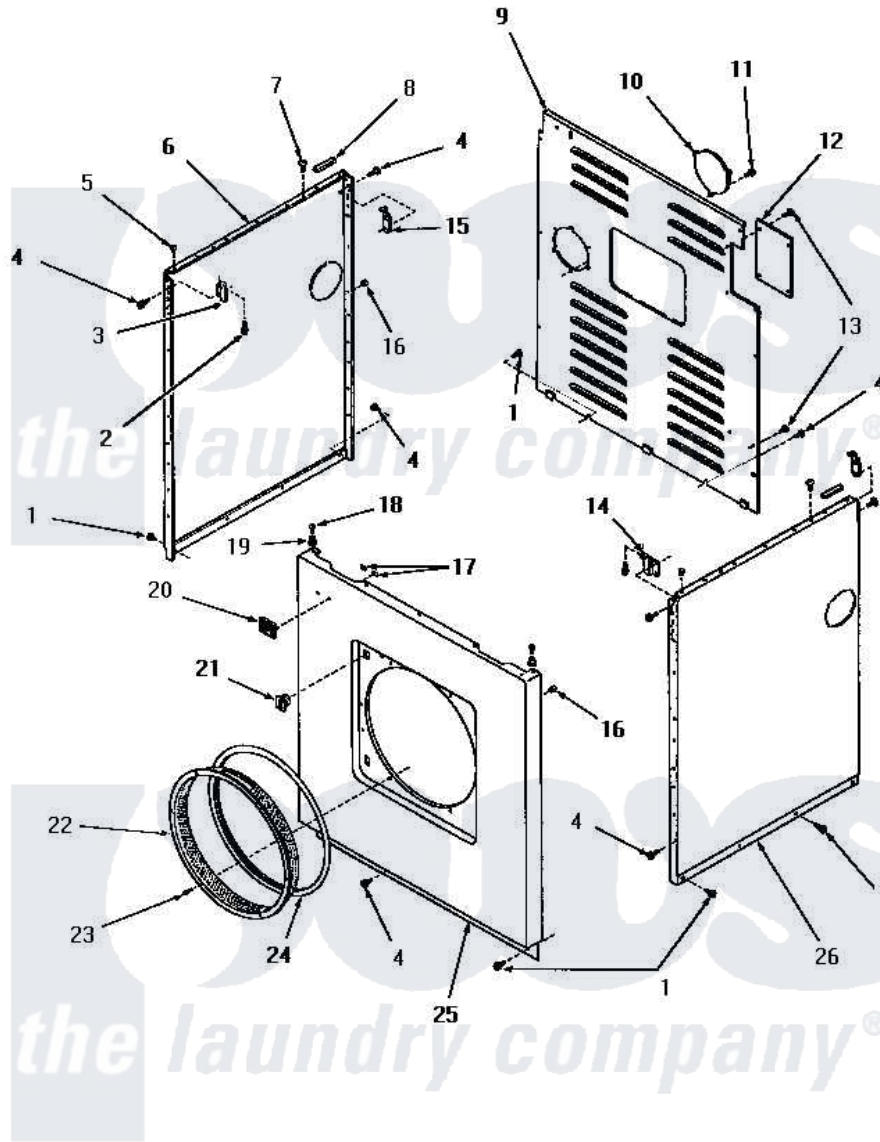

## PANELS

Amana [Residential Amana DG3801 Washer Parts](#) Parts Diagram 21 - PANELS

[Click on the part number to view part](#)

Item	Original Part Number	Replaced By	Status	Part Description
1	25723	<a href="#">27001200</a>		Screw
2	<a href="#">23008</a>			Screw, 10-24 X 3/4 Sems
3	22847		Not Available	BRACKET
4	51784		Not Available	SCREW,10B-16 X 1/2 HEX
5	<a href="#">21176</a>			Bumper
6	52669W		Not Available	SIDE PANEL, LEFT, WHITE
"	52669C		Not Available	SIDE PANEL, LEFT, COPPERTONE
"	52669H		Not Available	SIDE PANEL, LEFT, HARVEST GOLD
"	52669A		Not Available	SIDE PANEL, LEFT, AVOCADO
7	52442		Not Available	SCREW, No.10-16 X 3/8"
8	<a href="#">80312</a>			Bumper Pad
9	52677GR		Not Available	PANEL,REAR xREPLACE
"	52677A		Not Available	REAR PANEL, AVOCADO
"	52677H		Not Available	REAR PANEL, HARVEST GOLD