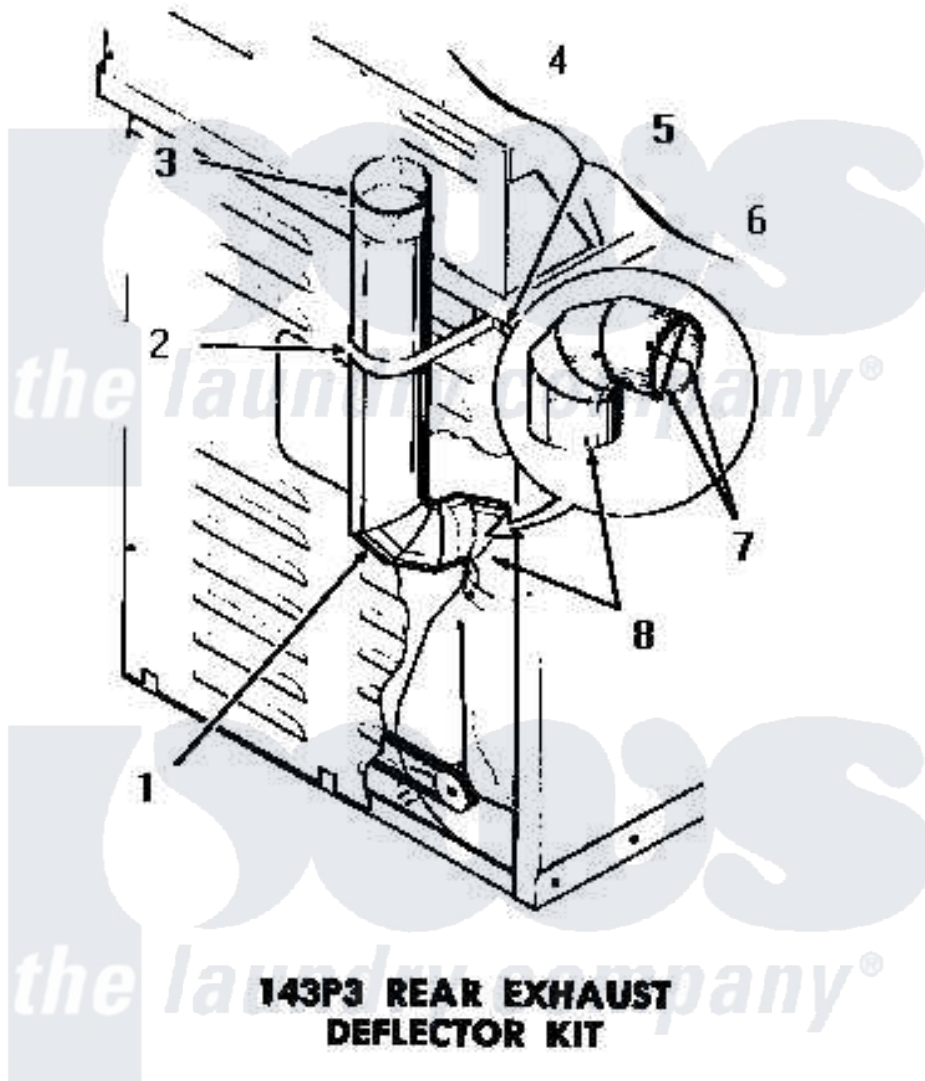

Amana DG3860 02 - 143P3 REAR EXHAUST DEFLECTOR KIT

Amana [Residential Amana DG3860 Washer Parts](#) Parts Diagram 02 - 143P3 REAR EXHAUST DEFLECTOR KIT
 Click on the part number to view part

Item	Original Part Number	Replaced By	Status	Part Description
1	51917		Not Available	ELBOW
2	52127		Not Available	SUPPORT BRACKET
3	Y52129		Not Available	EXHAUST PIPE, 4" X 18"
4	20267			Screw, 10-24 X 3/8 Round
5	03815			Lockwasher, No.10 Ext Shk
6	03673		Not Available	NUT
7	Y00000000		Not Available	SEE NOTE CUT AND REMOVE WIRE GUARDS
8	Y00000000		Not Available	SEE NOTE DRYER EXHAUST ELBOW -- (SUPPLIED WITH DRYER)
NI	143P3		Not Available	REAR EXHAUST DEFLECTOR KIT