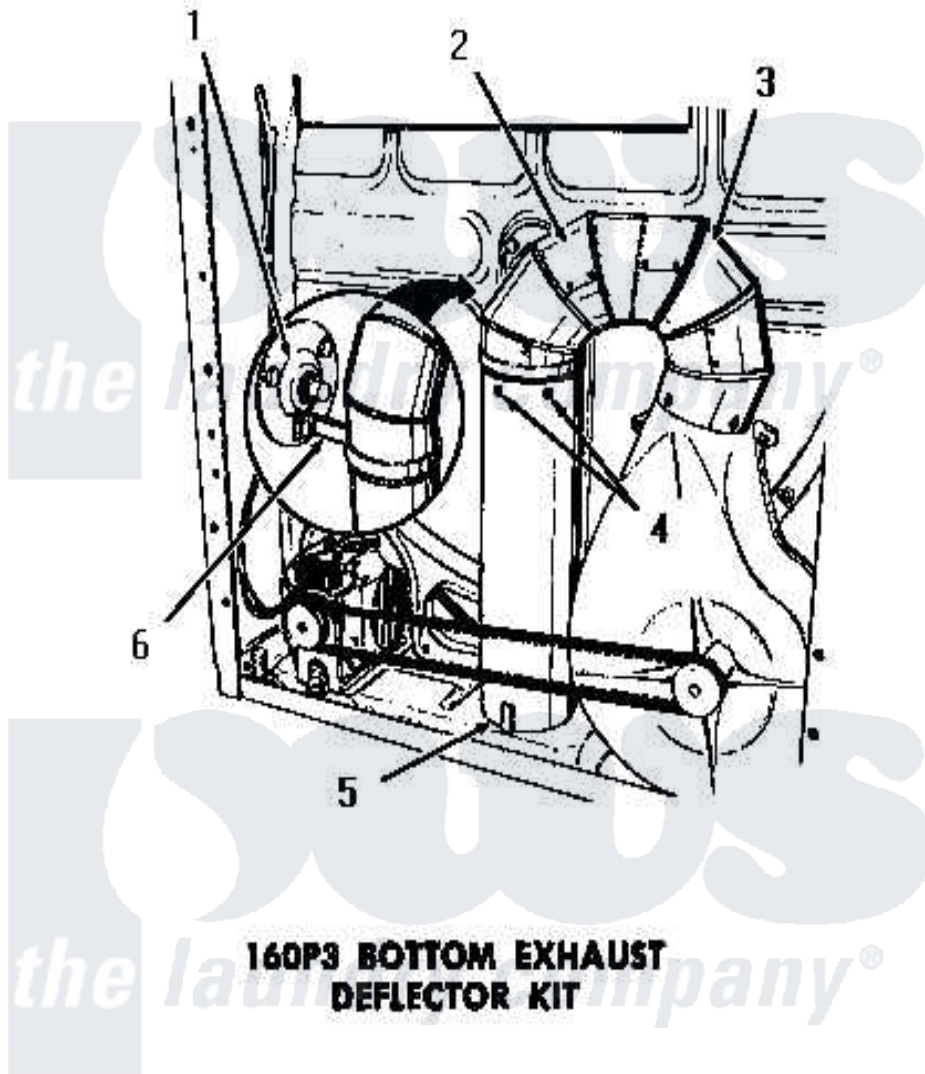

# Amana DG3860 04 - 160P3 BOTTOM EXHAUST DEFLECTOR KIT

**160P3 BOTTOM EXHAUST DEFLECTOR KIT**

Amana [Residential Amana DG3860 Washer Parts](#) Parts Diagram 04 - 160P3 BOTTOM EXHAUST DEFLECTOR KIT  
 Click on the part number to view part

Item	Original Part Number	Replaced By	Status	Part Description
1	Y00000000		Not Available	SEE NOTE BEARING RETAINER
2	52699		Not Available	SHORT 90 DEGREES ELBOW
3	Y00000000		Not Available	SEE NOTE DRYER EXHAUST ELBOW -- (SUPPLIED WITH DRYER)
4	23222	<a href="#">3177991</a>		Screw
5	52698		Not Available	EXHAUST TUBE
6	0052775	<a href="#">0057344</a>		Suptop Burner
NI	160P3		Not Available	BOTTOM EXHAUST DEFLECTOR KIT