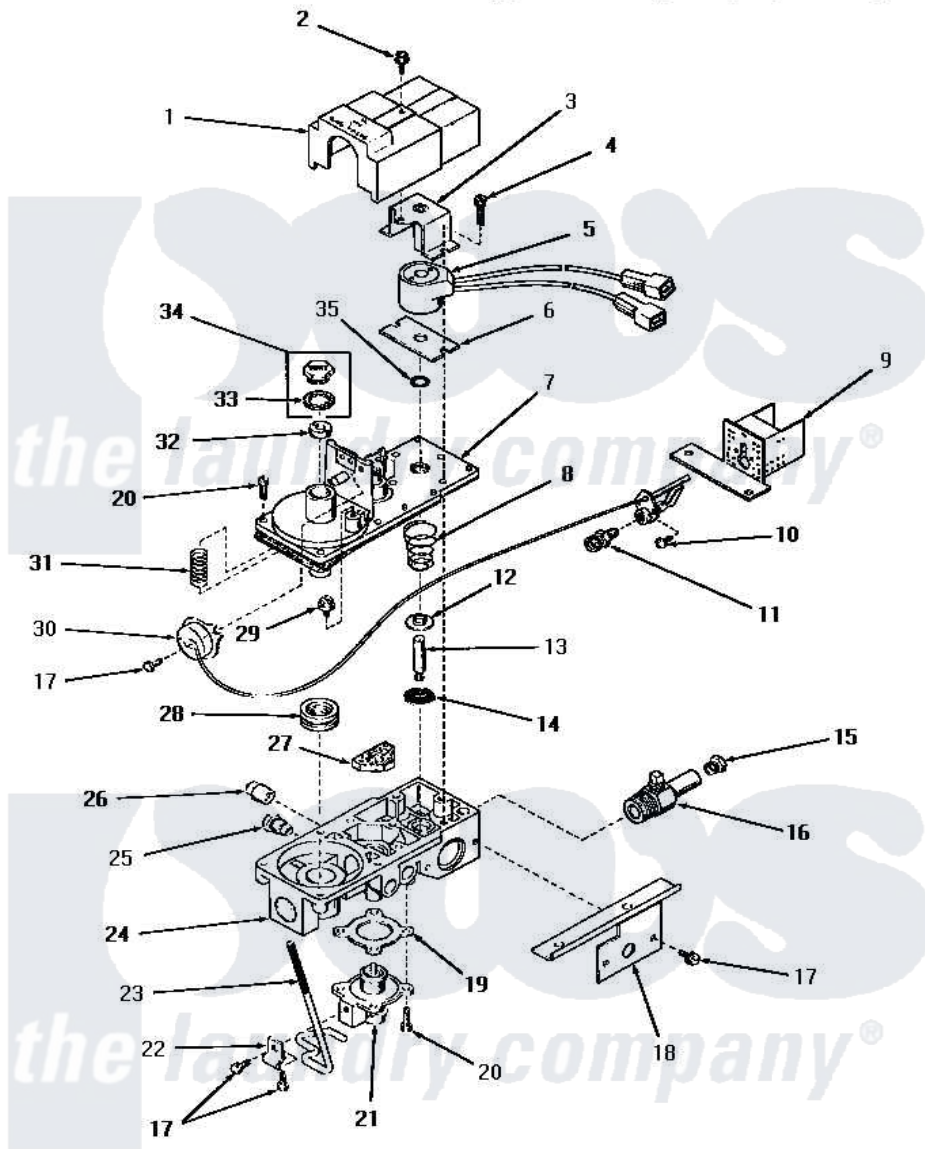

Amana DG3860 06 - 53377 GAS VALVE (NAT. / MIXED GAS)

53377 GAS VALVE (NAT./MIXED GAS)

Amana [Residential Amana DG3860 Washer Parts](#) Parts Diagram 06 - 53377 GAS VALVE (NAT. / MIXED GAS)
 Click on the part number to view part

Item	Original Part Number	Replaced By	Status	Part Description
1	53377S		Not Available	VALVE HOUSING
2	53379B		Not Available	HEX HEAD SCREW
3	53377B		Not Available	PLUNGER GUIDE AND BRACKET
4	53379C		Not Available	HEX HEAD SCREW
5	53377A		Not Available	COIL,BURNER
6	53377C		Not Available	PLATE
7	53377K		Not Available	VALVE COVER AND GASKET
8	53377Y		Not Available	VALVE SPRING
9	53377F		Not Available	PILOT SHIELD
10	53379F		Not Available	ROUND HEAD SCREW
11	53387			Orifice, NG
12	53377L		Not Available	STIFFENER
13	53377M		Not Available	PLUNGER SHAFT
14	53377N		Not Available	PLUNGER SEAT
15	51209		Not Available	ORIFICE,NG

16	53377W	Not Available	BURNER ORIFICE ADAPTER
17	53379D	Not Available	HEX HEAD SCREW
18	53377Q	Not Available	MOUNTING BRACKET
19	53377H	Not Available	GASKET
20	53379E	Not Available	HEX HEAD SCREW
21	53377G	Not Available	RESET VALVE
22	53377U	Not Available	CLAMP
23	53377J	Not Available	RESET LEVER
24	53377P	Not Available	VALVE BODY
25	53377V	Not Available	SCREW, COMPRESSION
26	20247		Plug, Pipe
27	53377T	Not Available	FILTER
28	52966R	Not Available	REGULATOR SEAT
29	53377Z	Not Available	HEX HEAD SCREW
30	53377E	Not Available	BURNER, PILOT
31	53377X	Not Available	REGULATOR SPRING
32	52966M	Not Available	REGULATOR SCREW
33	52966L	Not Available	GASKET
34	53558	Not Available	SCREW, VENT
35	53377D	Not Available	O-RING
NI	53377	Not Available	VALVE, GAS