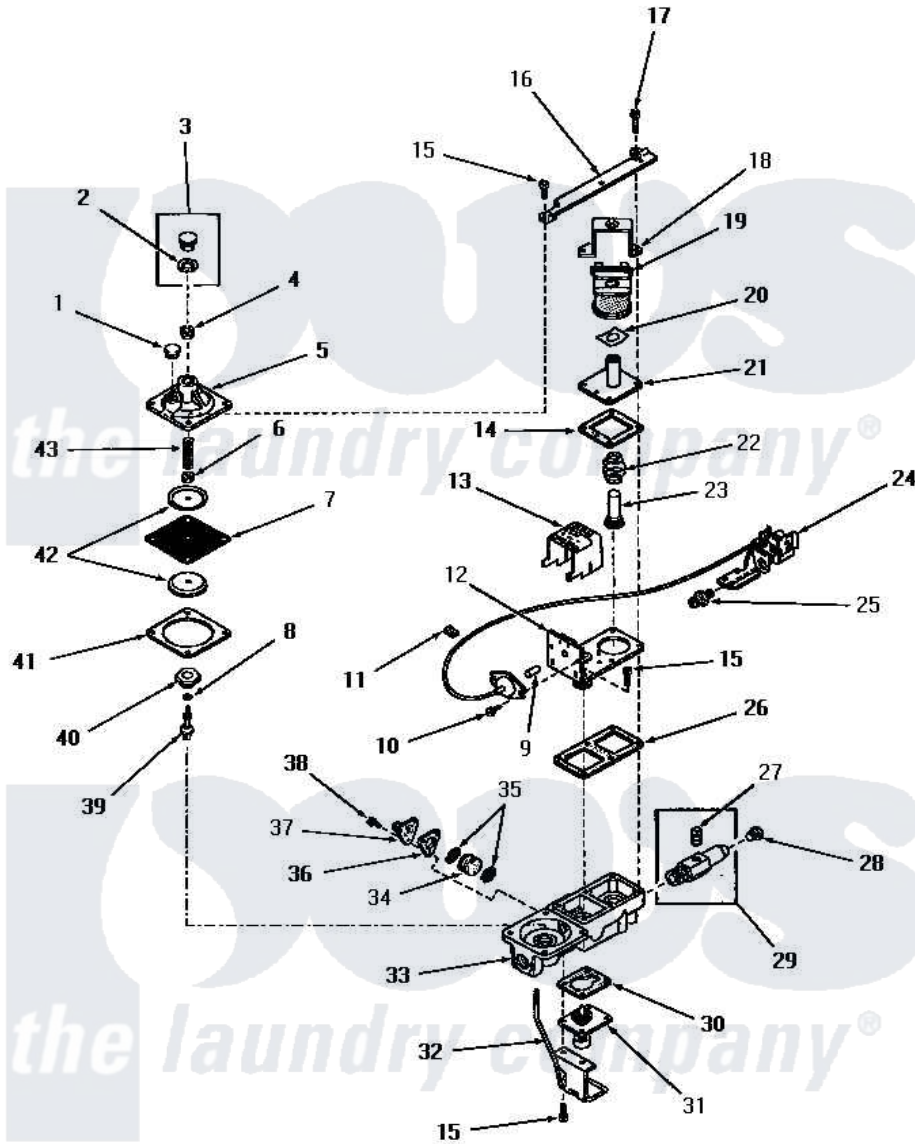

Amana DG3860 07 - 54488 GAS VALVE (NAT. / MIXED GAS)

54488 GAS VALVE (NAT./MIXED GAS)

Amana [Residential Amana DG3860 Washer Parts](#) Parts Diagram 07 - 54488 GAS VALVE (NAT. / MIXED GAS)
 Click on the part number to view part

Item	Original Part Number	Replaced By	Status	Part Description
1	54477		Not Available	CAP,VENT
2	0054474		Not Available	USE D7425607
3	Y0054476	D7431921Q		Gasket
4	54486C		Not Available	REGULATOR SCREW
5	51402Q		Not Available	REGULATOR COVER
6	51402V		Not Available	NUT
7	51402X		Not Available	DIAPHRAGM
8	51402Y		Not Available	GASKET
9	54486Z		Not Available	ACTUATING PIN
10	54486K		Not Available	SCREW
11	54486N		Not Available	CLAMP
12	54486D		Not Available	PILOT VALVE LATCH AND PLATE
13	54486G		Not Available	LATCH COVER
14	54486T		Not Available	GASKET
15	54486J		Not Available	SCREW
16	54485		Not Available	MOUNTING BRACKET

17	54486L	Not Available	SCREW
18	54486F	Not Available	COIL HOLD-DOWN BRACKET
19	54486A	Not Available	COIL,BURNER
20	51402G	Not Available	LEAF SPRING
21	54486U	Not Available	PLUNGER GUIDE
22	51999E	Not Available	SPRING
23	54486M	Not Available	PLUNGER
24	54484	Not Available	PILOT BURNER
25	54473	Not Available	ORIFICE,PILOT
26	54486R	Not Available	GASKET
27	20247		Plug, Pipe
28	51209	Not Available	ORIFICE,NG
29	0054480	Not Available	NET-PAN,DRAIN
30	54486S	Not Available	GASKET
31	54486Q	Not Available	RESET VALVE
32	54486E	Not Available	RESET LEVER AND BRACKET
33	54486B	Not Available	VALVE BODY
34	54486Y	Not Available	FILTER
35	54486X	Not Available	FILTER SCREEN
36	54486W	Not Available	GASKET
37	54486P	Not Available	OUTLET
38	54486H	Not Available	SCREW
39	51402AB	Not Available	REGULATOR PIN
40	51402AA	Not Available	REGULATOR PIN SEAT
41	51402Z	Not Available	GASKET
42	51402W	Not Available	DIAPHRAGM PLATE
43	51402U	Not Available	REGULATOR SPRING
NI	54488	Not Available	GAS VALVE