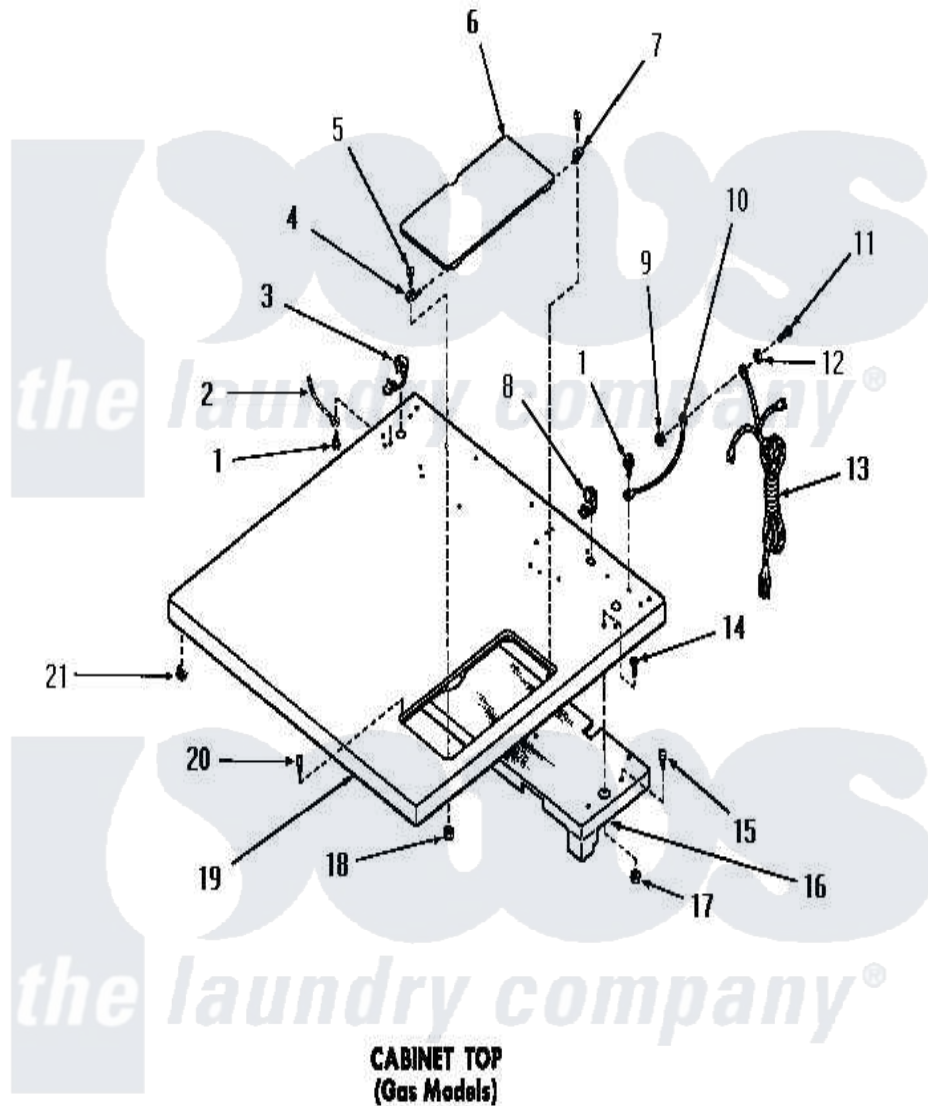

Amana DG3860 08 - CABINET TOP

Amana [Residential Amana DG3860 Washer Parts](#) Parts Diagram 08 - CABINET TOP
Click on the part number to view part

Item	Original Part Number	Replaced By	Status	Part Description
1	51924			Screw, 10-24 X 1/2 HeX
2	Y00000000		Not Available	SEE NOTE GROUND WIRE, GREEN
3	52113			Relief, Strain
4	51350			Hinge, Front
5	03630		Not Available	SCREW,6-32 X 3/8 ROUND
6	52518A		Not Available	ACCESS DOOR, AVOCADO
"	52518C		Not Available	ACCESS DOOR, COPPERTONE
"	52518W		Not Available	ACCESS DOOR, WHITE
"	52518H		Not Available	xREPLACE
7	51351			Hinge, Rear
8	21903	211881		Grommet, Cord Part Not Used- Gas Models Only
9	23951	M0282009		Nut
10	54300		Not Available	GROUND WIRE, GREEN
11	20267			Screw, 10-24 X 3/8 Round

12	03815		Lockwasher, No.10 Ext Shk
13	51508	Not Available	POWER CORD
14	03203		Screw, 8-32 X 3/8 Round Head
15	51355	51-355	5500w/240v, 13-23/32, Low Watt
16	52614	Not Available	TOP BAFFLE ASSEMBLY
17	51236	488130	Nut
18	22678		Nut, Nylon
19	52503C	Not Available	CABINET TOP, COPPERTONE
"	52503A	Not Available	CABINET TOP, AVOCADO
"	52503W	Not Available	CABINET TOP, WHITE
"	52503H	Not Available	CABINET TOP, HARVEST GOLD
20	53445		Bumper
21	23007	Not Available	CAGED NUT