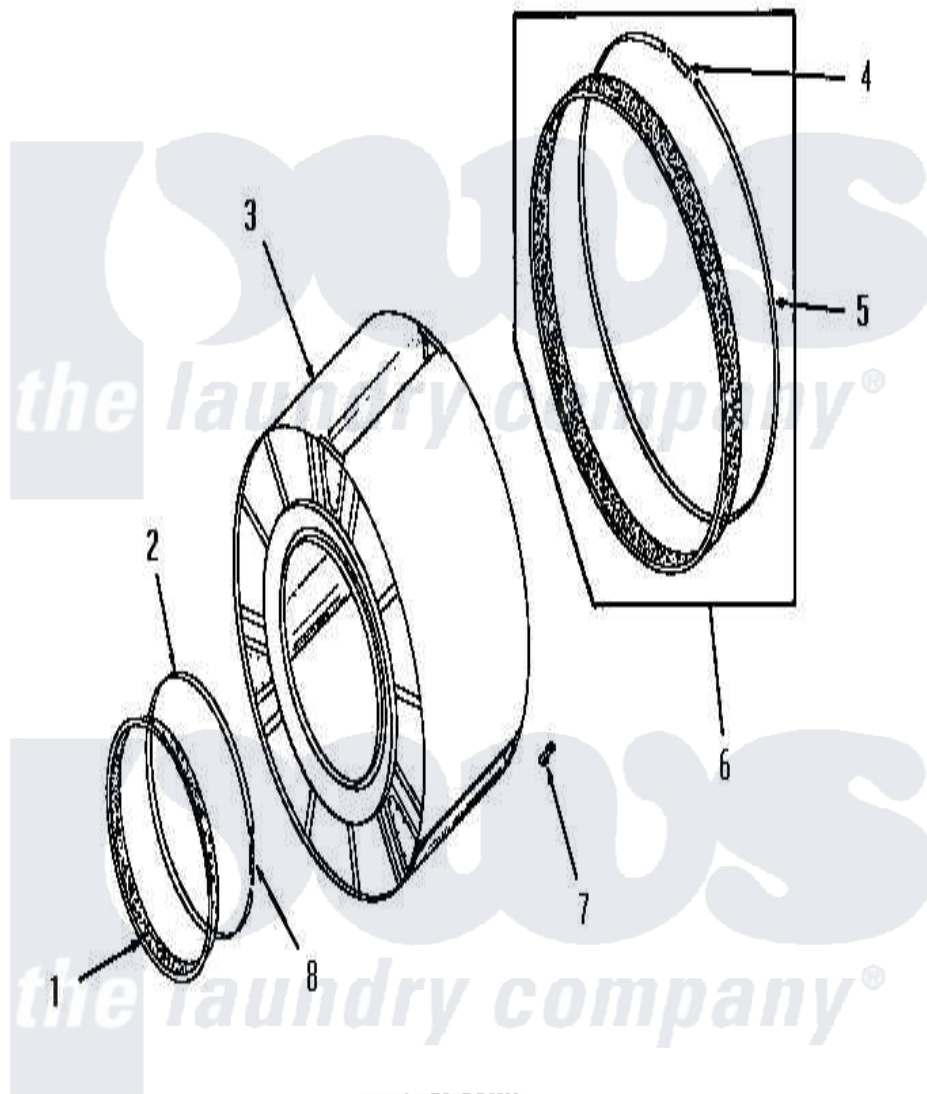

Amana DG3860 09 - CLOTHES DRUM

CLOTHES DRUM

Amana [Residential Amana DG3860 Washer Parts](#) Parts Diagram 09 - CLOTHES DRUM
 Click on the part number to view part

Item	Original Part Number	Replaced By	Status	Part Description
1	51881			Seal, Front
2	50169			Strap, Retainer
3	53135			Assembly, Drum
4	52310			Spring
5	50781			Strap, Seal
6	51883A			Assembly, Seal
7	51201		Not Available	CLIP
8	50168			Spring