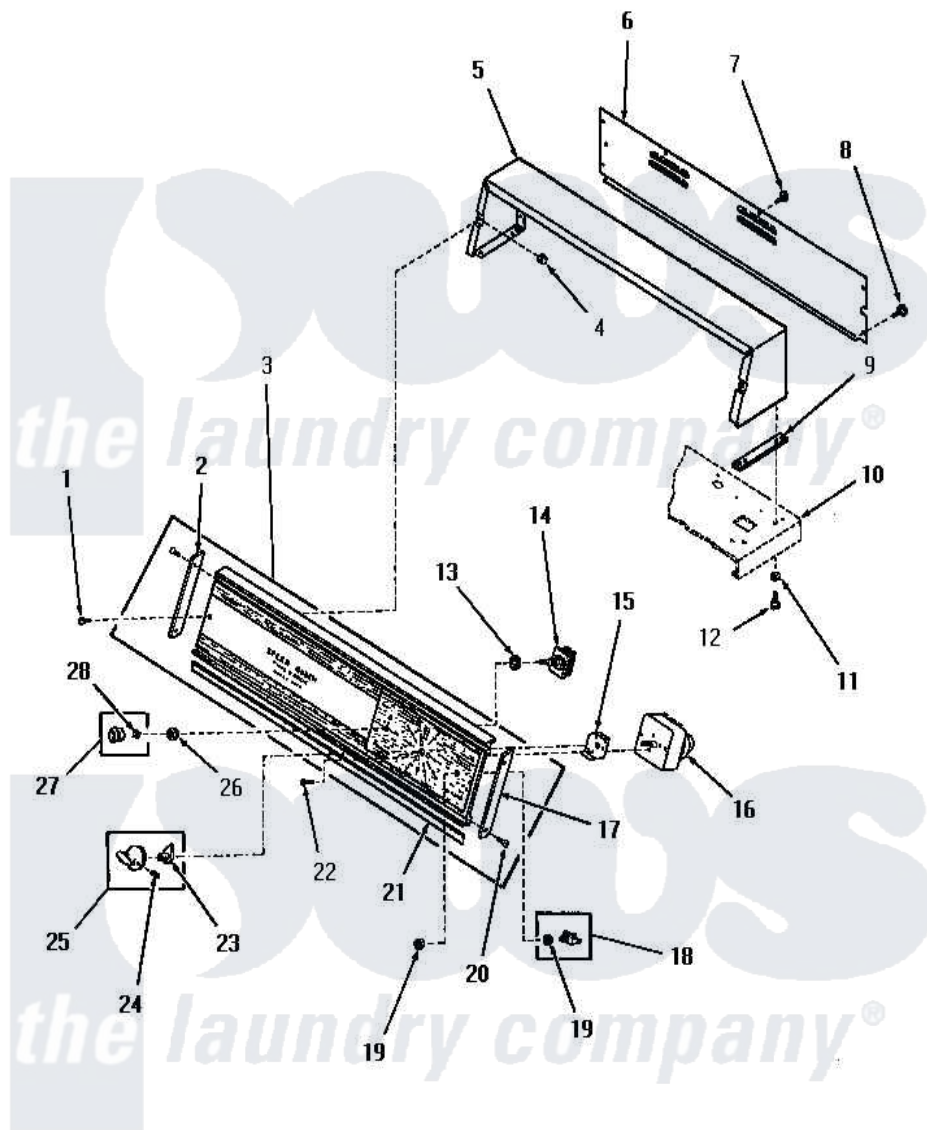

# Amana DG3860 10 - CONTROL PANEL, CONTROL HOOD & CONTROLS

## CONTROL PANEL, CONTROL HOOD AND CONTROLS

Amana [Residential Amana DG3860 Washer Parts](#) Parts Diagram 10 - CONTROL PANEL, CONTROL HOOD & CONTROLS

[Click on the part number to view part](#)

Item	Original Part Number	Replaced By	Status	Part Description
1	25232		Not Available	SCREW,8AB-18X7/8 OVAL
2	25072		Not Available	END CAP, LEFT
4	<a href="#">54038</a>			NUT, Speed U-Type
5	52530W		Not Available	CONTROL HOOD, WHITE
"	52530H		Not Available	CONTROL HOOD, HARVEST GOLD
"	52530A		Not Available	CONTROL HOOD, AVOCADO
6	52539GR		Not Available	CONTROL HOOD REAR COVER, GRAY
7	23222	<a href="#">3177991</a>		Screw
8	25724		Not Available	HEX HEAD SCREW
9	23028		Not Available	GASKET,CONTROL BOX END
10	Y00000000		Not Available	SEE NOTE CABINET TOP
11	<a href="#">20493</a>			Washer, 11/64 ID x 3/8 OD
12	23962	<a href="#">W10116760</a>		Screw
13	<a href="#">91176</a>			Lockwasher, 3/8 Intshkp

14	53380	Not Available	TEMPERATURE SELECTOR SWITCH
15	25966	Not Available	SPACER,TIMER
16	52610	Not Available	TIMER
17	25073	Not Available	END CAP, RIGHT
18	53768	<a href="#">55882P</a>	Assembly- Switch
19	<a href="#">52947</a>		Nut, Hex 15/32-32
20	52864	<a href="#">500226</a>	Screw, 8b-16 x 5/8 Tap
21	Y0053880	Not Available	ACTUATOR, WATER
22	Y0054441	Not Available	NAMEPLATE, HANDLE
23	24857	Not Available	INDICATOR
24	25285	Not Available	SETSCREW
25	24858	Not Available	ASSY,KNOB-TIMER
26	<a href="#">24205</a>		Nut, Knurled 3/8-24
27	22245	Not Available	xREPLACE
28	22244	Not Available	CLIP,C xREPLACE