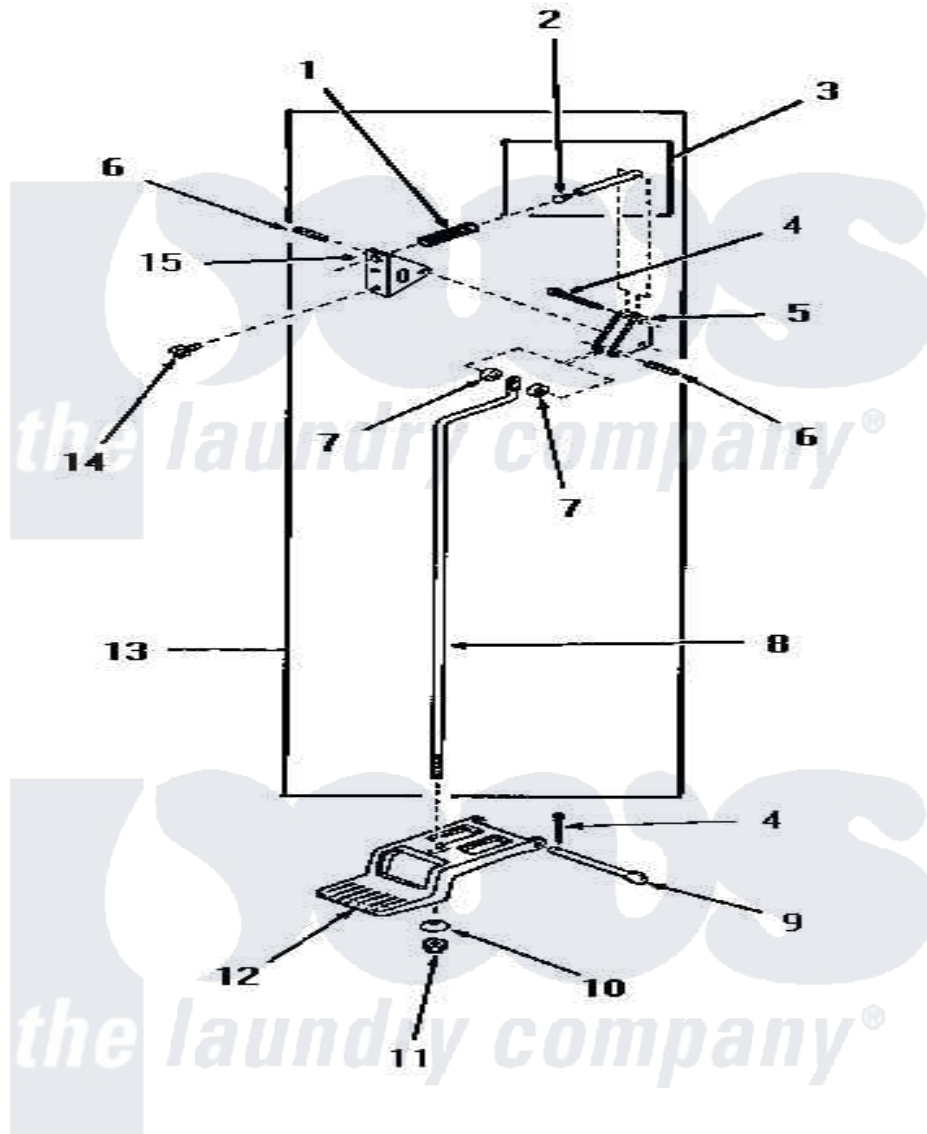

Amana DG3860 11 - DOOR RELEASE

DOOR RELEASE

Amana [Residential Amana DG3860 Washer Parts](#) Parts Diagram 11 - DOOR RELEASE

[Click on the part number to view part](#)

Item	Original Part Number	Replaced By	Status	Part Description
1	51065		Not Available	DOOR RELEASE SPRING
2	51786		Not Available	PLUG
3	51841		Not Available	DOOR RELEASE PIN ASSEMBLY
4	02578			Pin, Cotter
5	51041		Not Available	DOOR RELEASE LEVER
6	51161		Not Available	PIN,ROLL 1/8 X 3/4
7	51121			Door Release Spacer
8	51837		Not Available	DOOR RELEASE ROD
9	51045		Not Available	PEDAL HINGE PIN
10	51046		Not Available	NYLON WASHER
11	51271		Not Available	NUT
12	51802			Pedal, Foot
13	51844		Not Available	DOOR RELEASE ASSEMBLY
14	51246		Not Available	SCREW
15	51052		Not Available	DOOR RELEASE BRACKET