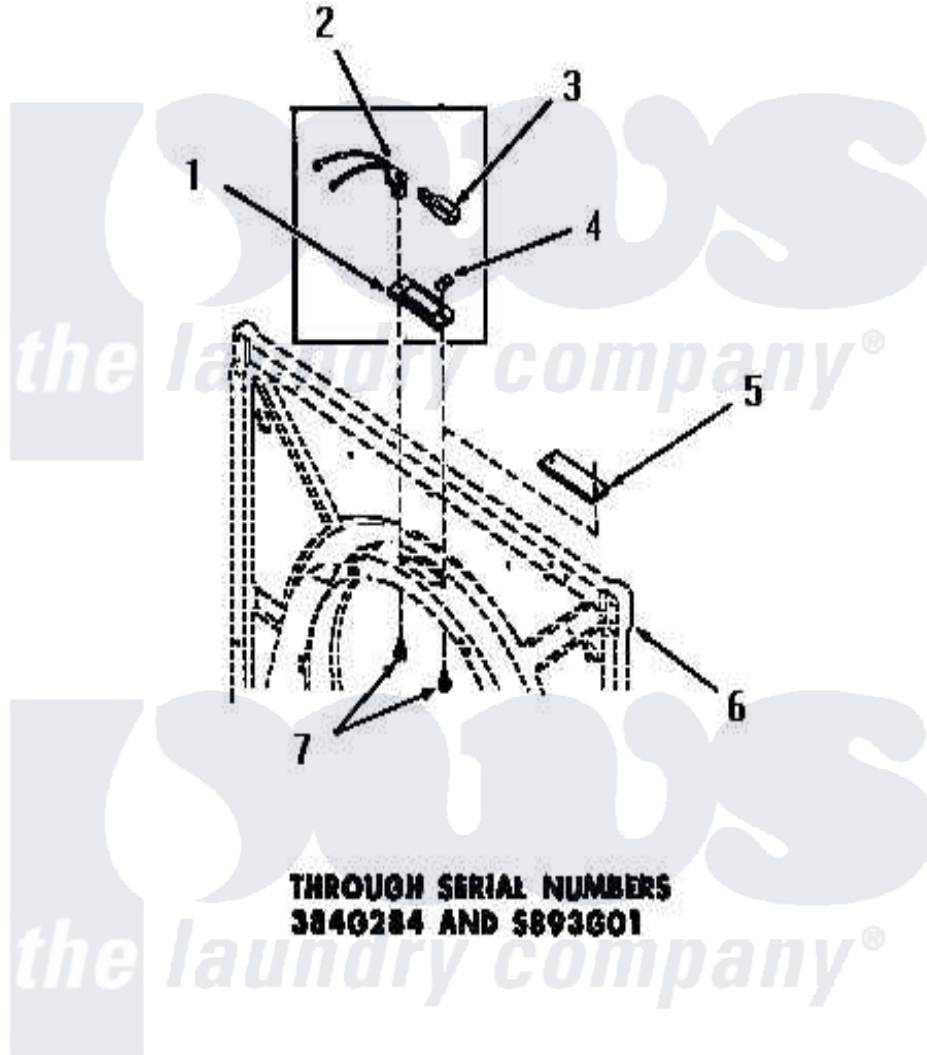

Amana DG3860 12 - DRUM LIGHT & COVER PLATE

**THROUGH SERIAL NUMBERS
3840284 AND 5893601**

[Amana Residential Amana DG3860 Washer Parts](#) Parts Diagram 12 - DRUM LIGHT & COVER PLATE
Click on the part number to view part

Item	Original Part Number	Replaced By	Status	Part Description
1	51070			Lens, Drum Light
2	Y51887		Not Available	BULB RECEPTACLE
3	21608	A3167501		Lamp Oven, Int.
4	Y51788		Not Available	SPEED NUT
5	53911		Not Available	COVER PLATE
6	Y00000000		Not Available	SEE NOTE FRONT FRAME AND AIR SHROUD
7	51784		Not Available	SCREW, 10B-16 X 1/2 HEX