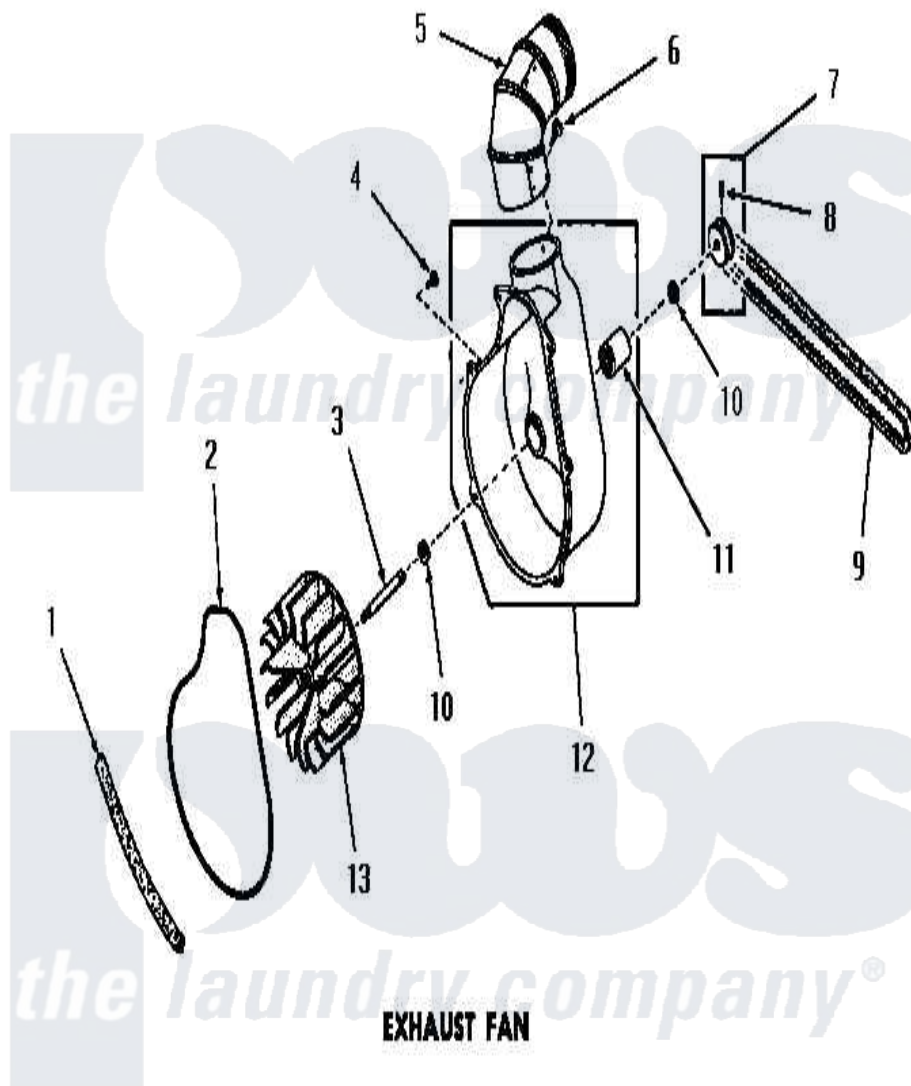

Amana DG3860 14 - EXHAUST FAN

Amana Residential Amana DG3860 Washer Parts Parts Diagram 14 - EXHAUST FAN
 Click on the part number to view part

Item	Original Part Number	Replaced By	Status	Part Description
1	51790			Seal
2	51791			Gasket, Housing
3	53519		Not Available	EXHAUST FAN SHAFT
4	51784		Not Available	SCREW, 10B-16 X 1/2 HEX
5	Y0052707	31986601B		Switch, Rocker
6	23222	3177991		Screw
7	53521		Not Available	ASSY, PULLEY
8	02771			Screw, 1/4-20 x 3/8 Hex S
9	51994			Belt
10	52549			Washer, 501 ID X 3/4 Odx
11	51991		Not Available	BEARING
12	51946		Not Available	HOUSING, BLOWER
13	90585		Not Available	IMPELLER