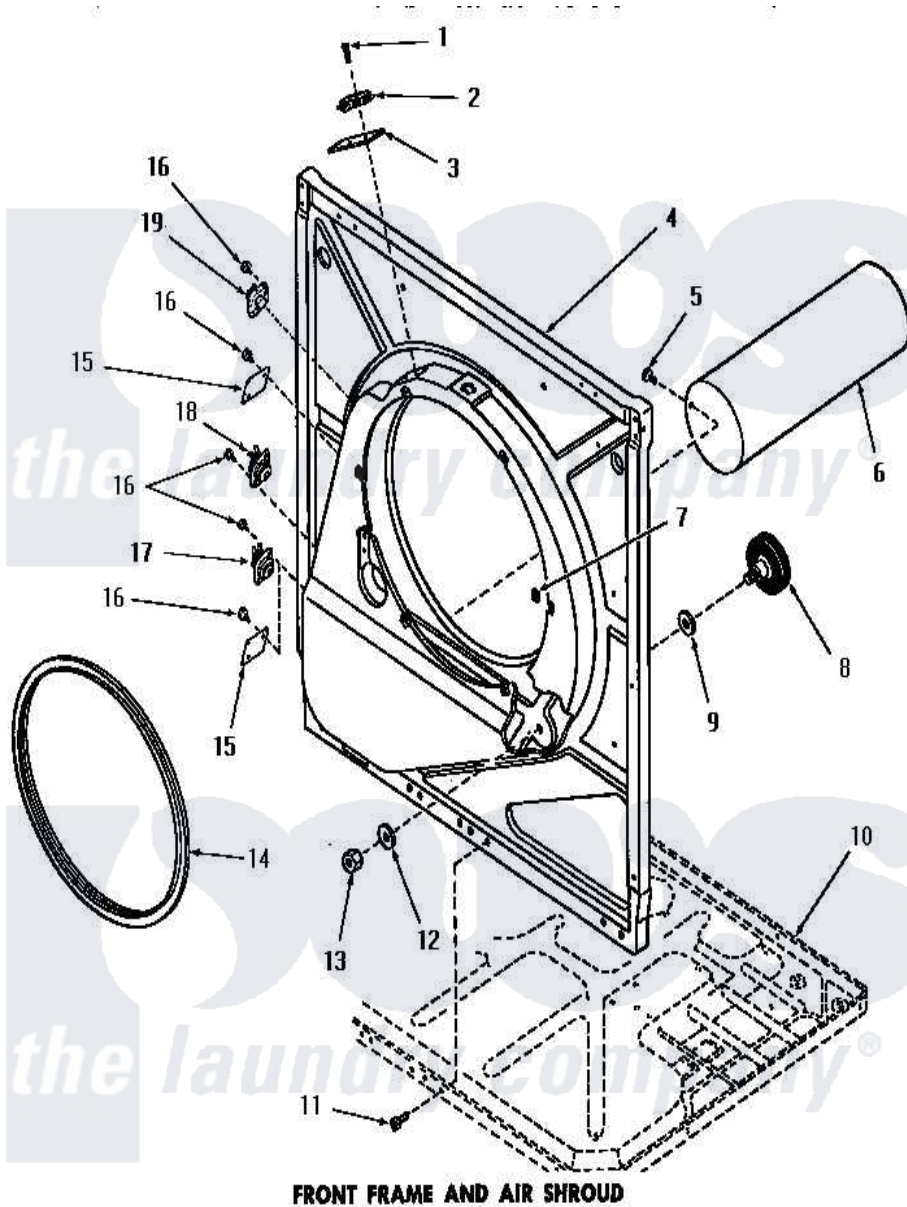

Amana DG3860 15 - FRONT FRAME & AIR SHROUD

FRONT FRAME AND AIR SHROUD

Amana Residential Amana DG3860 Washer Parts Parts Diagram 15 - FRONT FRAME & AIR SHROUD
 Click on the part number to view part

Item	Original Part Number	Replaced By	Status	Part Description
1	51783			Screw, 6b-20 X 7/8 HeX
2	Y51143		Not Available	SWITCH
3	52112			Insulation
4	51850		Not Available	FRONT FRAME AND AIR SHROUD
5	52150	489464		Screw
6	51821		Not Available	EXHAUST DUCT
7	52865		Not Available	SPEED NUT
8	53555	56285		Roller Cylinder
9	52123			Washer
10	Y00000000		Not Available	SEE NOTE FRAME BASE
11	51784		Not Available	SCREW, 10B-16 X 1/2 HEX
12	52122			Washer
13	52124		Not Available	NUT
14	51798		Not Available	GASKET
15	52550		Not Available	COVER PLATE
16	23222	3177991		Screw