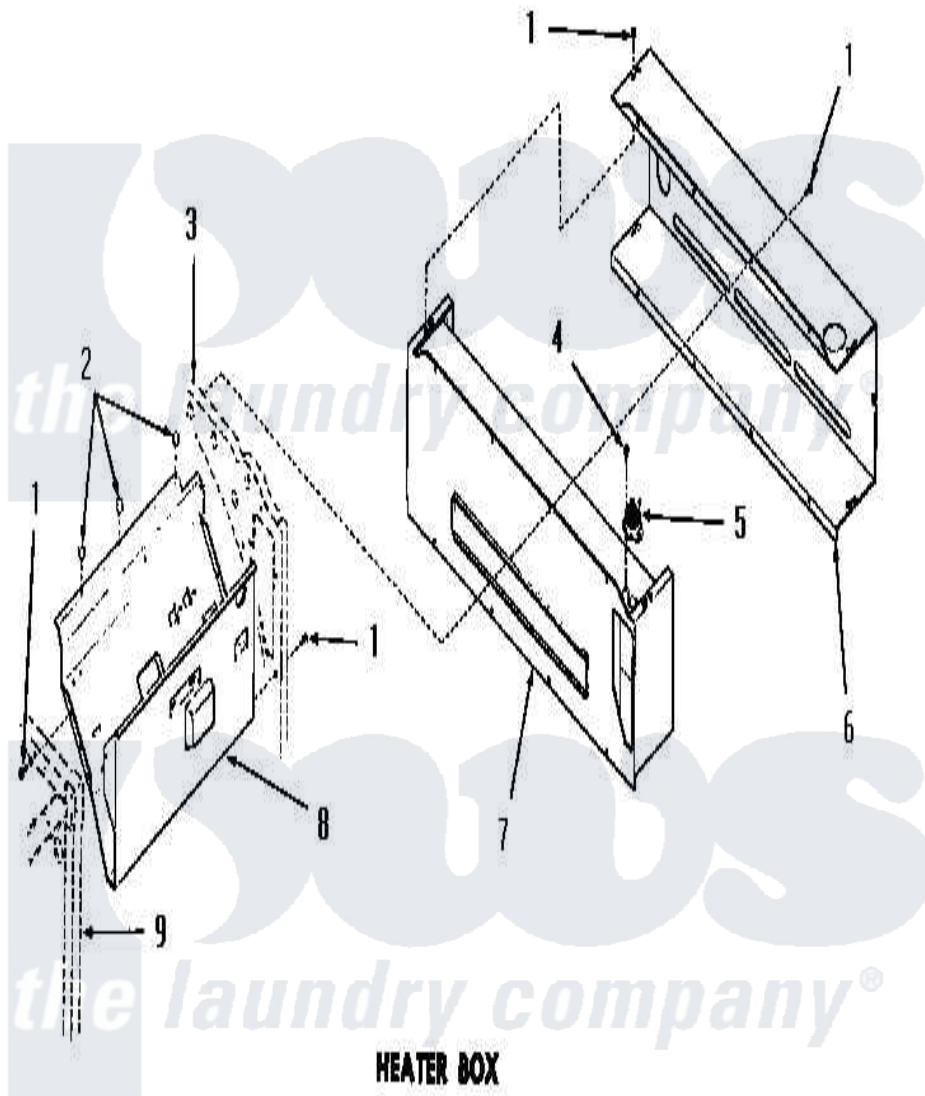

Amana DG3860 16 - HEATER BOX

HEATER BOX
(Gas Models)

[Amana Residential Amana DG3860 Washer Parts](#) Parts Diagram 16 - HEATER BOX
Click on the part number to view part

Item	Original Part Number	Replaced By	Status	Part Description
1	51784		Not Available	SCREW,10B-16 X 1/2 HEX
2	52552		Not Available	BUMPER, OVEN DOOR
3	Y00000000		Not Available	SEE NOTE REAR FRAME
4	23222	3177991		Screw
5	51185		Not Available	THERMOSTAT,HEATER BOX
6	Y51862		Not Available	HEATER BOX
7	54717		Not Available	ASSY,HEATER BOX
8	Y52584		Not Available	BURNER SHIELD
9	Y00000000		Not Available	SEE NOTE FRONT FRAME AND AIR SHROUD