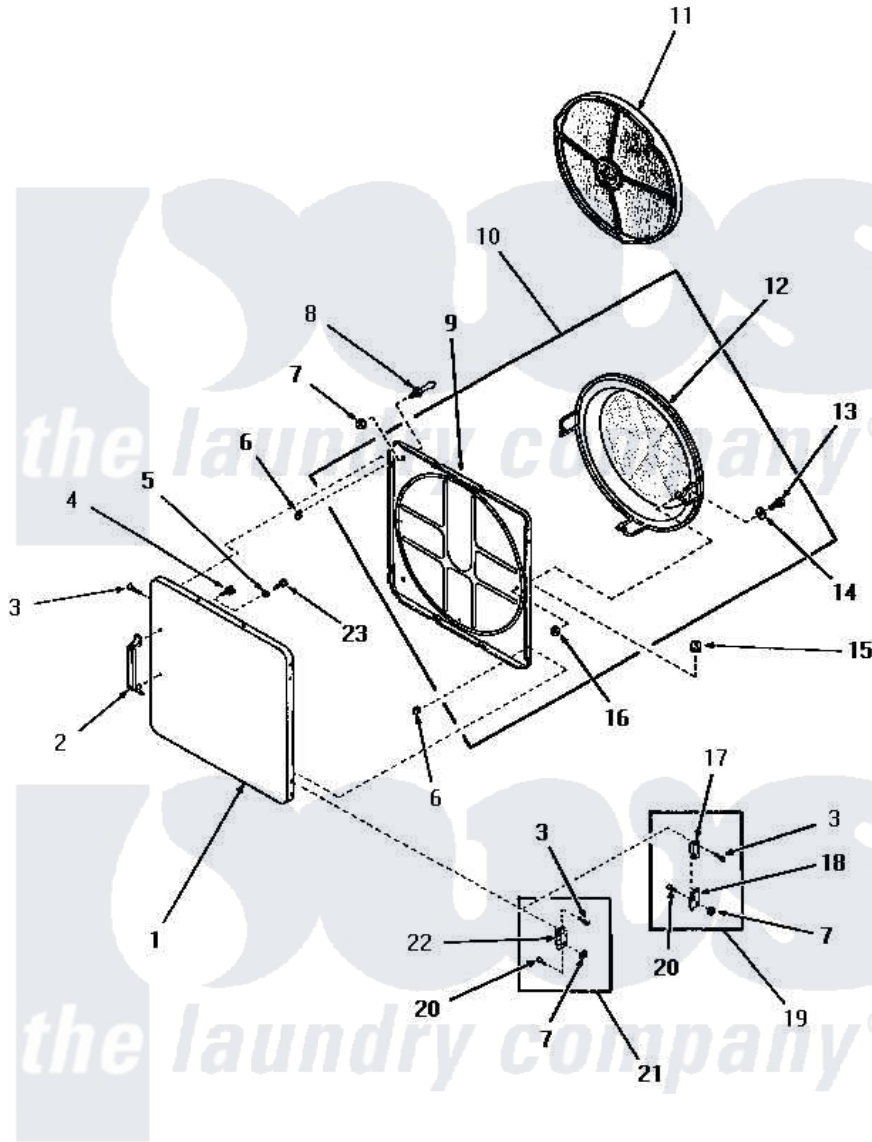

Amana DG3860 17 - LOADING DOOR

LOADING DOOR (Through Serial Nos. 31V9368 and 566Y580)

Amana [Residential Amana DG3860 Washer Parts](#) Parts Diagram 17 - LOADING DOOR
Click on the part number to view part

Item	Original Part Number	Replaced By	Status	Part Description
1	52489W		Not Available	OUTER DOOR PANEL, WHITE
"	52489H		Not Available	OUTER DOOR PANEL, HARVEST GOLD
"	52489C		Not Available	OUTER DOOR PANEL, COPPERTONE
"	52489A		Not Available	OUTER DOOR PANEL, AVOCADO
2	54068	61925		Pull Door Commercial Black
3	52864	500226		Screw, 8b-16 x 5/8 Tap
4	52150	489464		Screw
5	Y20278		Not Available	LOCKWASHER
6	52865		Not Available	SPEED NUT
7	51236	488130		Nut
8	51992			Strike, Door
9	54730		Not Available	INNER DOOR PANEL
10	54738		Not Available	ASSY,HOUSING & PANEL
11	53002		Not Available	NO LONGER AVAILABLE

12	54731	54-731		Bake Element
13	24688		Not Available	CAP SCREW
14	Q6275		Not Available	WASHER
15	51858			Grommet
16	52566	27001225		Nut, Jam Mid Lock 1/4-20
17	Y0053944	D7772202		Air Duct. Bottom
18	Y0053945	D7772101		Shield-Light
19	Y00000000		Not Available	SEE NOTE MODELS DG3350, DG3300, DG3250 AND DG3240
20	22649			Screw, 8-32 X 13/32 FI
21	Y00000000		Not Available	SEE NOTE ALL OTHER MODELS
22	70014			Hinge
23	22024	20001169		22024 24