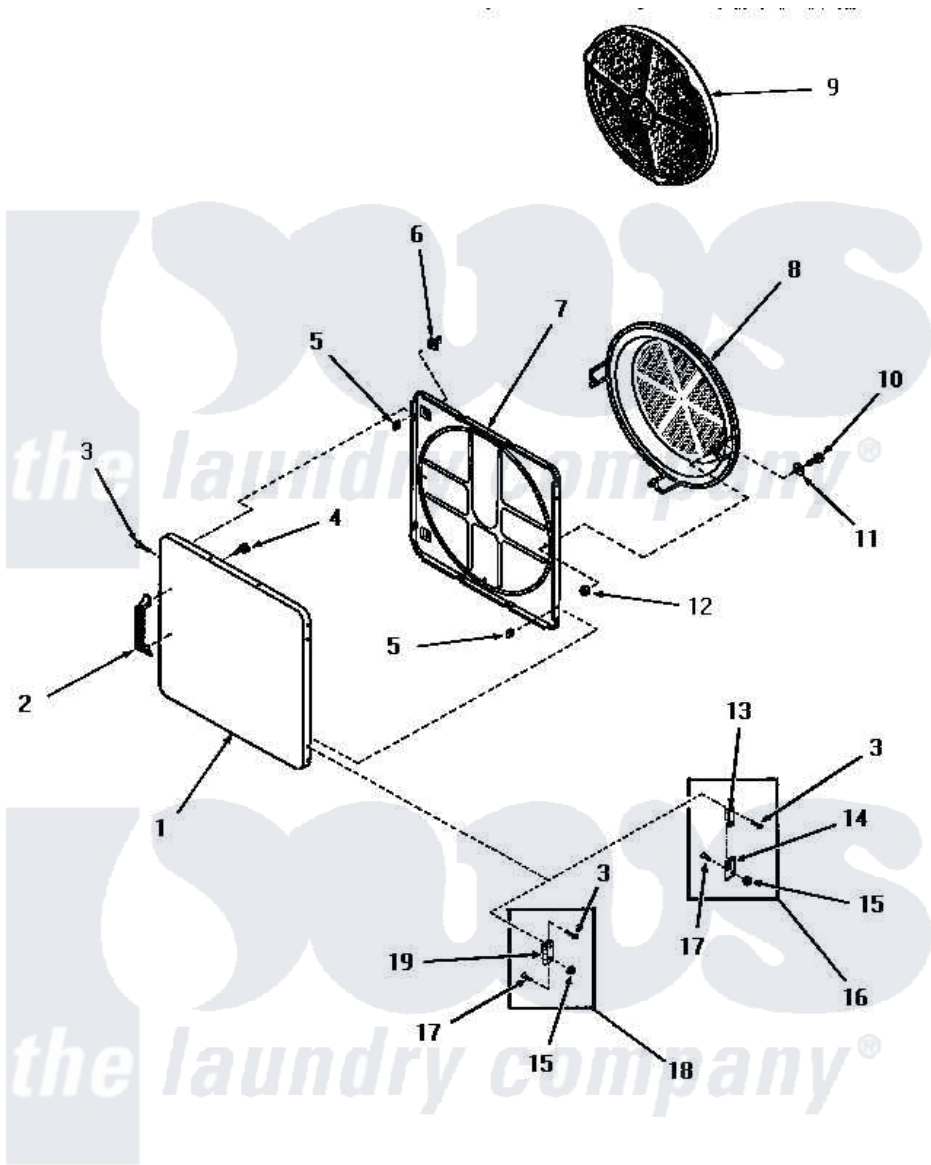

Amana DG3860 18 - LOADING DOOR

LOADING DOOR (Starting Serial Nos. 31V9369 and S66Y581)

Amana [Residential Amana DG3860 Washer Parts](#) Parts Diagram 18 - LOADING DOOR
Click on the part number to view part

Item	Original Part Number	Replaced By	Status	Part Description
1	52489W		Not Available	OUTER DOOR PANEL, WHITE
"	52489H		Not Available	OUTER DOOR PANEL, HARVEST GOLD
"	52489C		Not Available	OUTER DOOR PANEL, COPPERTONE
"	52489A		Not Available	OUTER DOOR PANEL, AVOCADO
2	54068	61925		Pull Door Commercial Black
3	52864	500226		Screw, 8b-16 x 5/8 Tap
4	52150	489464		Screw
5	52865		Not Available	SPEED NUT
6	54661	LA-1003		Door Catch Kit
7	54665	54-665		Bake Element
8	54731	54-731		Bake Element
9	53002		Not Available	NO LONGER AVAILABLE
10	24688		Not Available	CAP SCREW
11	Q6275		Not Available	WASHER

12	52566	27001225	Nut, Jam Mid Lock 1/4-20
13	Y0053944	D7772202	Air Duct. Bottom
14	Y0053945	D7772101	Shield-Light
15	51236	488130	Nut
16	Y00000000	Not Available	SEE NOTE MODELS DG3350, DG3300, DG3250, FG3240 AND DG3240
17	22649		Screw, 8-32 X 13/32 FI
18	Y00000000	Not Available	SEE NOTE ALL OTHER MODELS
19	70014		Hinge