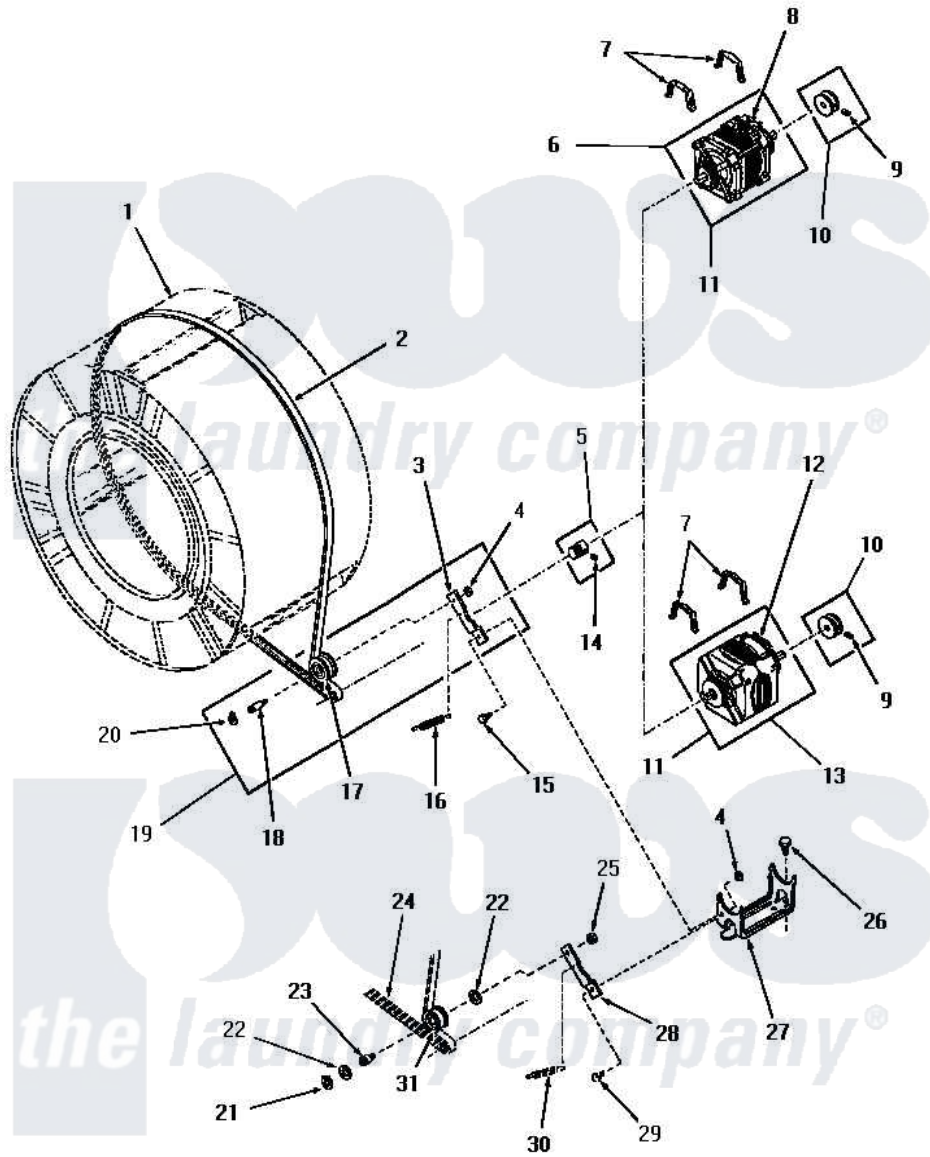

Amana DG3860 19 - MOTOR, IDLER & BELT

MOTOR, IDLER AND BELT

Amana [Residential Amana DG3860 Washer Parts](#) Parts Diagram 19 - MOTOR, IDLER & BELT
 Click on the part number to view part

Item	Original Part Number	Replaced By	Status	Part Description
1	Y00000000		Not Available	SEE NOTE CLOTHES DRUM
2	52556			Belt
3	54410		Not Available	LEVER,IDLER
4	52566	27001225		Nut, Jam Mid Lock 1/4-20
5	52593		Not Available	ASSY,MOTOR PULLEY
6	Y00000000		Not Available	SEE NOTE GENERAL ELECTRIC FORM "V" MOTOR
7	51789	660658		Clamp, Motor Mounting 343481 685441
8	53249		Not Available	SWITCH
9	02771			Screw, 1/4-20 x 3/8 Hex S
10	53522			Pulley, Motor
11	52697		Not Available	MOTOR
12	Y00000000		Not Available	SEE NOTE WESTINGHOUSE -- (NOT REPLACEABLE)
"	53213			Switch
"	53226		Not Available	SWITCH,MOTOR

"	53214	Not Available	MOTOR SWITCH, DELCO
13	Y00000000	Not Available	SEE NOTE GENERAL ELECTRIC FORM "T" MOTOR
14	52906	Not Available	SETSCREW
15	52567		Bolt, Shoulder
16	52323		Spring
17	Y54414		Assembly, Wheel And Bearing
18	54411	Not Available	SHAFT, IDLER LEVER
19	54415	Not Available	LEVER, IDLER
20	23748		Ring, Retaining
21	70061		Ring, Retaining
22	Y52564		Washer
23	52611	Not Available	SHAFT, IDLER xREPLACE
24	Y00000000	Not Available	SEE NOTE BELT
25	52124	Not Available	NUT
26	23928	Not Available	CAP SCREW AND LOCKWASHER
27	51824	Not Available	MOUNT, MOTOR
28	52562	Not Available	IDLER LEVER
29	Y00000000	Not Available	SEE NOTE SHOULDER BOLT
30	Y00000000	Not Available	SEE NOTE SPRING
31	52561	Not Available	IDLER PULLEY