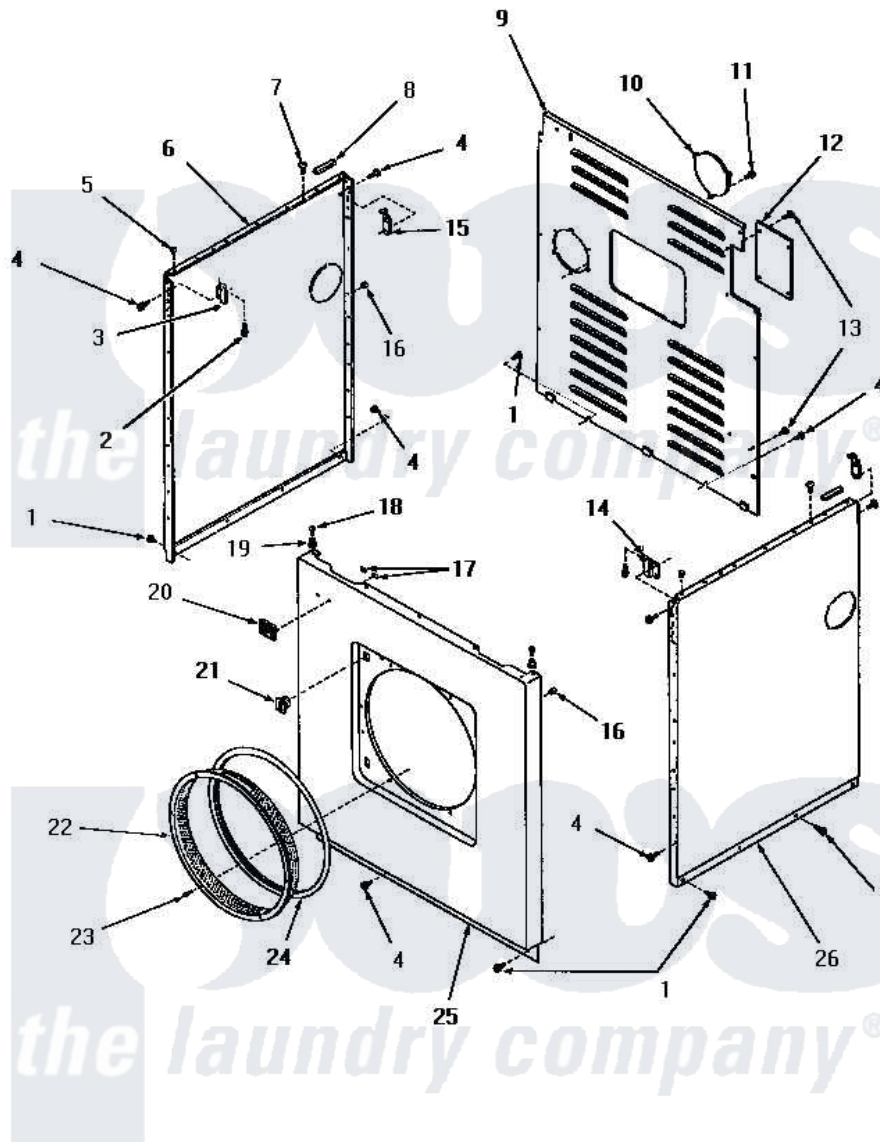

Amana DG3860 21 - PANELS

PANELS

Amana [Residential Amana DG3860 Washer Parts](#) Parts Diagram 21 - PANELS

[Click on the part number to view part](#)

Item	Original Part Number	Replaced By	Status	Part Description
1	25723	27001200		Screw
2	23008			Screw, 10-24 X 3/4 Sems
3	22847		Not Available	BRACKET
4	51784		Not Available	SCREW,10B-16 X 1/2 HEX
5	21176			Bumper
6	52669W		Not Available	SIDE PANEL, LEFT, WHITE
"	52669C		Not Available	SIDE PANEL, LEFT, COPPERTONE
"	52669H		Not Available	SIDE PANEL, LEFT, HARVEST GOLD
"	52669A		Not Available	SIDE PANEL, LEFT, AVOCADO
7	52442		Not Available	SCREW, No.10-16 X 3/8"
8	80312			Bumper Pad
9	52677GR		Not Available	PANEL,REAR xREPLACE
"	52677A		Not Available	REAR PANEL, AVOCADO
"	52677H		Not Available	REAR PANEL, HARVEST GOLD