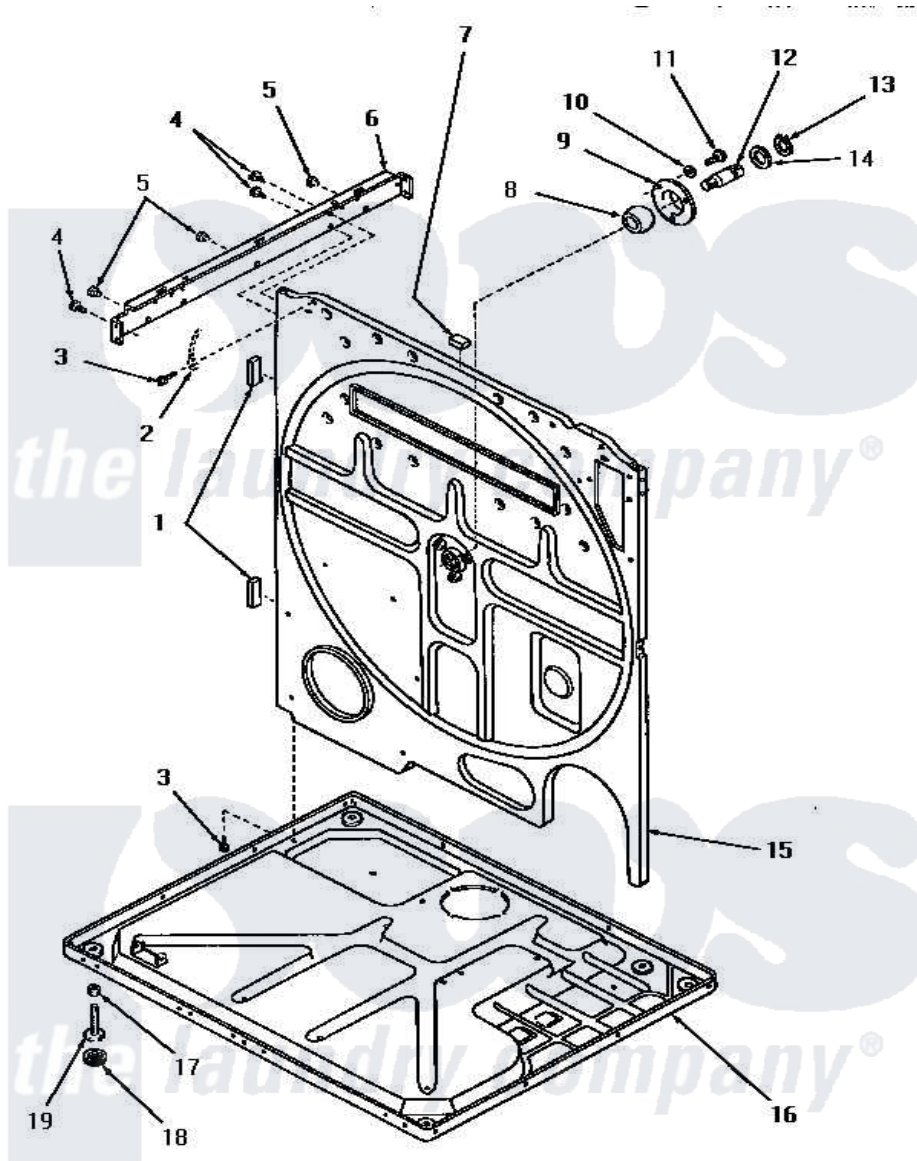

# Amana DG3860 22 - REAR FRAME & FRAME BASE

## REAR FRAME AND FRAME BASE

Amana [Residential Amana DG3860 Washer Parts](#) Parts Diagram 22 - REAR FRAME & FRAME BASE  
 Click on the part number to view part

Item	Original Part Number	Replaced By	Status	Part Description
1	20354		Not Available	BUMPER PAD
2	Y00000000		Not Available	SEE NOTE GROUND WIRE, GREEN
3	51784		Not Available	SCREW,10B-16 X 1/2 HEX
4	51780	<a href="#">3390631</a>		Screw, 10-16 X 3/8
5	21685	<a href="#">40038001</a>		Bumper
6	51818		Not Available	SUPPORT CHANNEL, RIGHT OR LEFT
7	Y0054053	<a href="#">Y0301205</a>		ELement- L
8	<a href="#">Y52079</a>			Bearing, Drum Shaft
9	51826		Not Available	COVER,BEARING
10	<a href="#">03189</a>			LoCkwasher, 1/4 Std-C P
11	53589	<a href="#">8204624</a>		Bolt
12	53132		Not Available	SHAFT,DRUM
13	<a href="#">70061</a>			Ring, Retaining
14	<a href="#">Y52564</a>			Washer
15	52574		Not Available	FRAME,REAR

16	Y52572	Not Available	FRAME BASE
17	52794	<a href="#">62739</a>	Nut, Lock
18	70282	<a href="#">Y314137</a>	Foot, Rubber
19	Y52696	<a href="#">Y305086</a>	Adjustable Leg And Nut