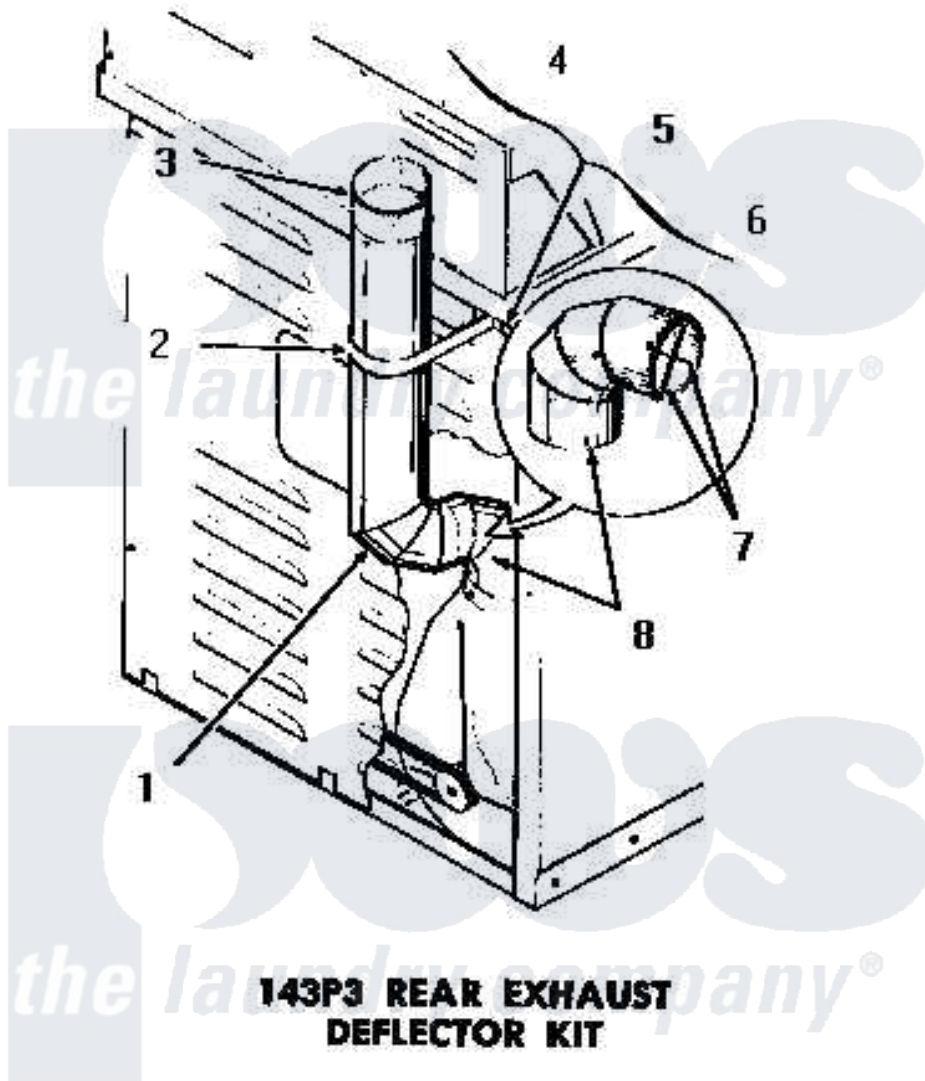

Amana DG3861 02 - 143P3 REAR EXHAUST DEFLECTOR KIT

Amana [Residential Amana DG3861 Washer Parts](#) Parts Diagram 02 - 143P3 REAR EXHAUST DEFLECTOR KIT
 Click on the part number to view part

Item	Original Part Number	Replaced By	Status	Part Description
1	51917		Not Available	ELBOW
2	52127		Not Available	SUPPORT BRACKET
3	Y52129		Not Available	EXHAUST PIPE, 4" X 18"
4	20267			Screw, 10-24 X 3/8 Round
5	03815			Lockwasher, No.10 Ext Shk
6	03673		Not Available	NUT
7	Y00000000		Not Available	SEE NOTE CUT AND REMOVE WIRE GUARDS
8	Y00000000		Not Available	SEE NOTE DRYER EXHAUST ELBOW -- (SUPPLIED WITH DRYER)
NI	143P3		Not Available	REAR EXHAUST DEFLECTOR KIT