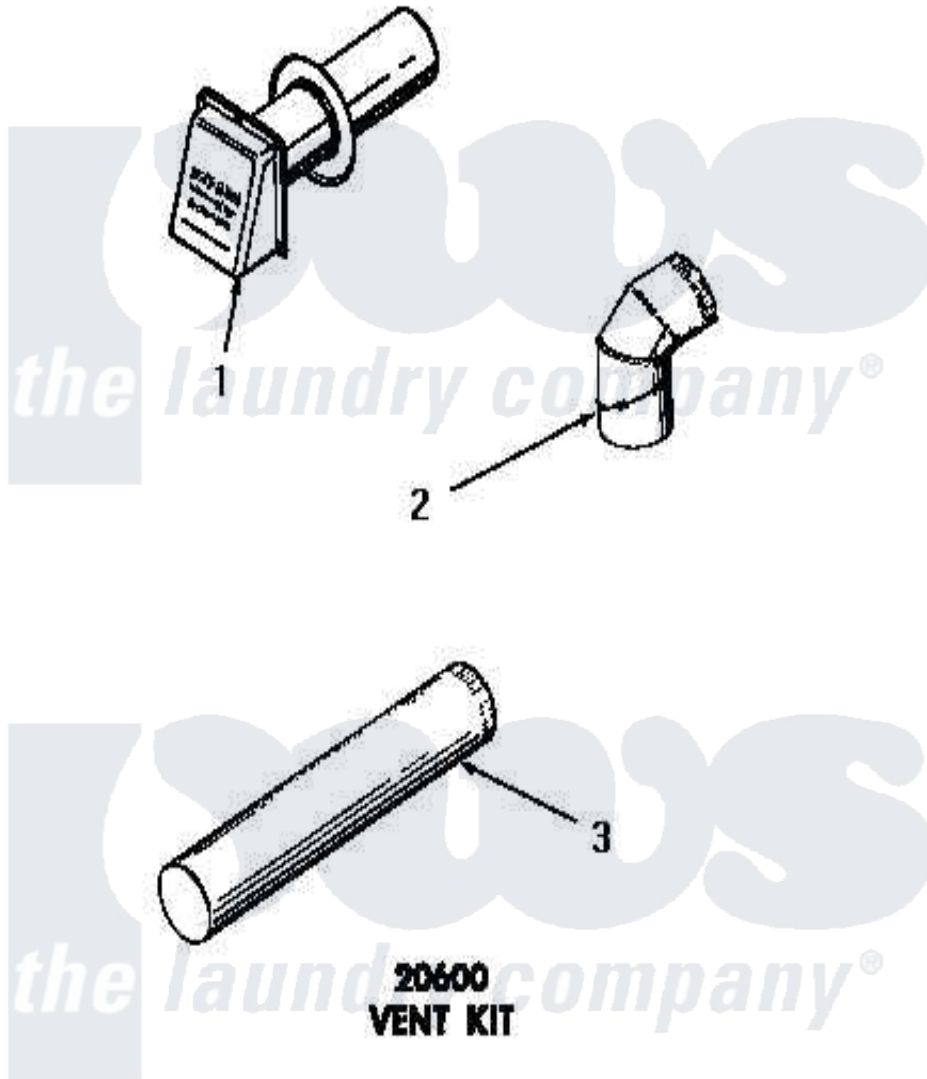

# Amana DG3861 05 - 20600 VENT KIT

Amana [Residential Amana DG3861 Washer Parts](#) Parts Diagram 05 - 20600 VENT KIT  
[Click on the part number to view part](#)

Item	Original Part Number	Replaced By	Status	Part Description
1	20601		Not Available	WEATHER HOOD
2	51917		Not Available	ELBOW
3	20602	<a href="#">20-602</a>		Root Destroyer
NI	20600		Not Available	VENT KIT