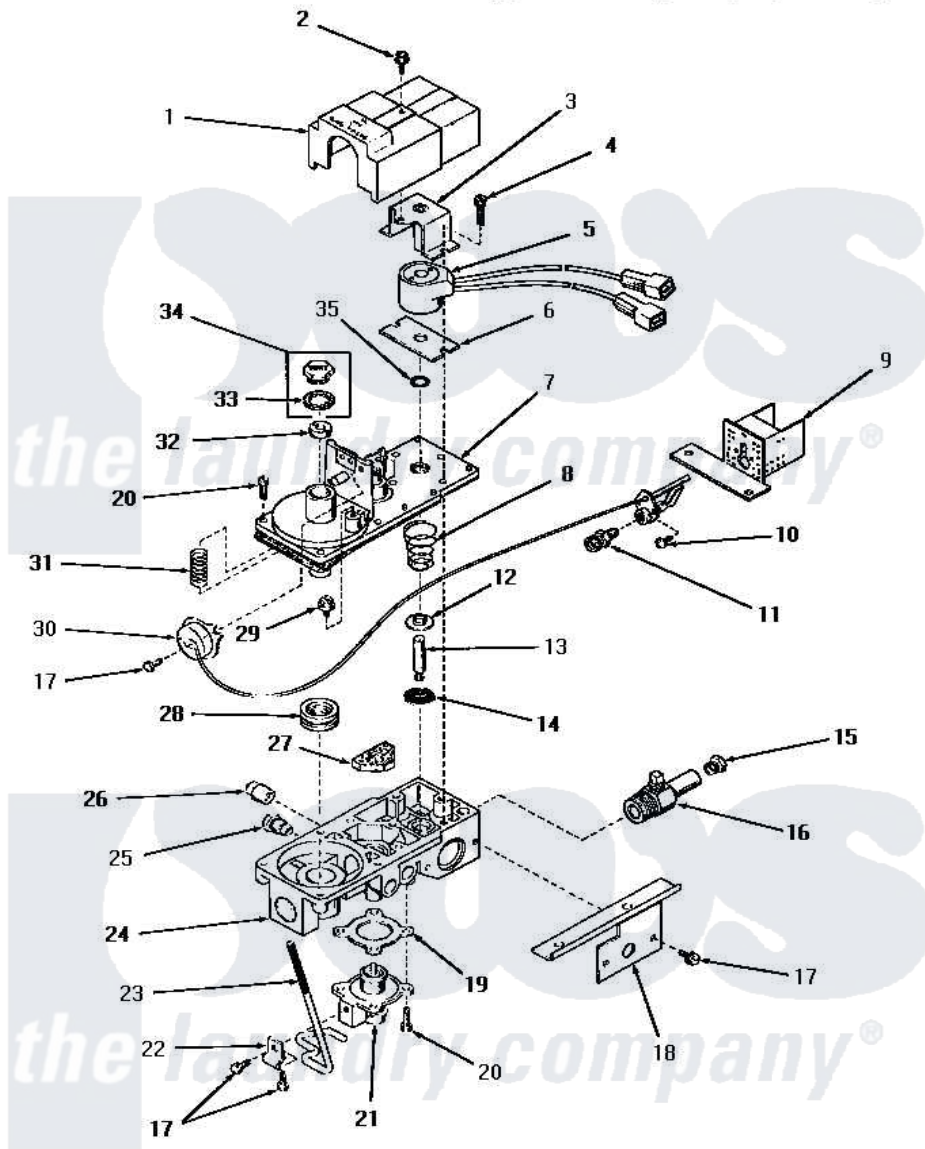

# Amana DG3861 06 - 53377 GAS VALVE (NAT. / MIXED GAS)

**53377 GAS VALVE (NAT./MIXED GAS)**

Amana [Residential Amana DG3861 Washer Parts](#) Parts Diagram 06 - 53377 GAS VALVE (NAT. / MIXED GAS)  
 Click on the part number to view part

Item	Original Part Number	Replaced By	Status	Part Description
1	53377S		Not Available	VALVE HOUSING
2	53379B		Not Available	HEX HEAD SCREW
3	53377B		Not Available	PLUNGER GUIDE AND BRACKET
4	53379C		Not Available	HEX HEAD SCREW
5	53377A		Not Available	COIL,BURNER
6	53377C		Not Available	PLATE
7	53377K		Not Available	VALVE COVER AND GASKET
8	53377Y		Not Available	VALVE SPRING
9	53377F		Not Available	PILOT SHIELD
10	53379F		Not Available	ROUND HEAD SCREW
11	<a href="#">53387</a>			Orifice, NG
12	53377L		Not Available	STIFFENER
13	53377M		Not Available	PLUNGER SHAFT
14	53377N		Not Available	PLUNGER SEAT
15	51209		Not Available	ORIFICE,NG

16	53377W	Not Available	BURNER ORIFICE ADAPTER
17	53379D	Not Available	HEX HEAD SCREW
18	53377Q	Not Available	MOUNTING BRACKET
19	53377H	Not Available	GASKET
20	53379E	Not Available	HEX HEAD SCREW
21	53377G	Not Available	RESET VALVE
22	53377U	Not Available	CLAMP
23	53377J	Not Available	RESET LEVER
24	53377P	Not Available	VALVE BODY
25	53377V	Not Available	SCREW, COMPRESSION
26	<a href="#">20247</a>		Plug, Pipe
27	53377T	Not Available	FILTER
28	52966R	Not Available	REGULATOR SEAT
29	53377Z	Not Available	HEX HEAD SCREW
30	53377E	Not Available	BURNER, PILOT
31	53377X	Not Available	REGULATOR SPRING
32	52966M	Not Available	REGULATOR SCREW
33	52966L	Not Available	GASKET
34	53558	Not Available	SCREW, VENT
35	53377D	Not Available	O-RING
NI	53377	Not Available	VALVE, GAS