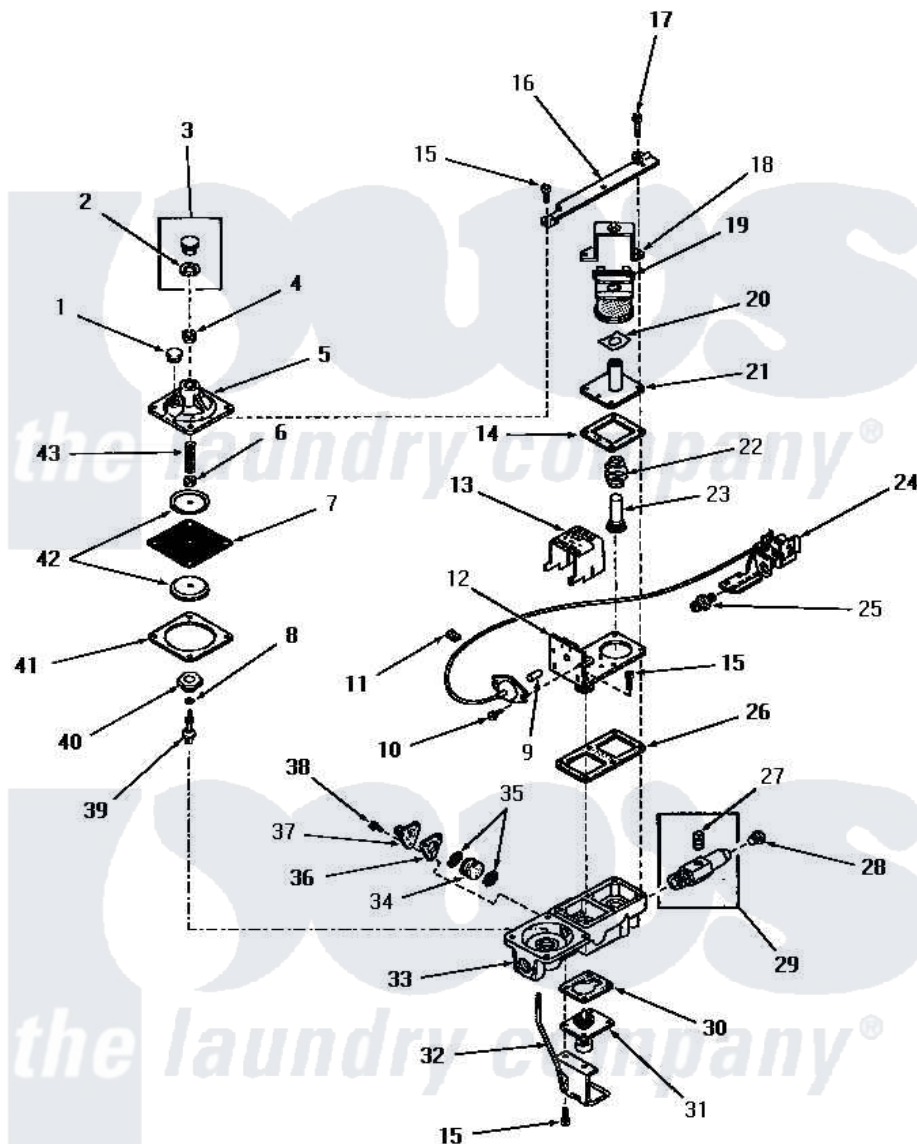

Amana DG3861 07 - 54488 GAS VALVE (NAT. / MIXED GAS)

54488 GAS VALVE (NAT./MIXED GAS)

Amana [Residential Amana DG3861 Washer Parts](#) Parts Diagram 07 - 54488 GAS VALVE (NAT. / MIXED GAS)
 Click on the part number to view part

Item	Original Part Number	Replaced By	Status	Part Description
1	54477		Not Available	CAP,VENT
2	0054474		Not Available	USE D7425607
3	Y0054476	D7431921Q		Gasket
4	54486C		Not Available	REGULATOR SCREW
5	51402Q		Not Available	REGULATOR COVER
6	51402V		Not Available	NUT
7	51402X		Not Available	DIAPHRAGM
8	51402Y		Not Available	GASKET
9	54486Z		Not Available	ACTUATING PIN
10	54486K		Not Available	SCREW
11	54486N		Not Available	CLAMP
12	54486D		Not Available	PILOT VALVE LATCH AND PLATE
13	54486G		Not Available	LATCH COVER
14	54486T		Not Available	GASKET
15	54486J		Not Available	SCREW
16	54485		Not Available	MOUNTING BRACKET

17	54486L	Not Available	SCREW
18	54486F	Not Available	COIL HOLD-DOWN BRACKET
19	54486A	Not Available	COIL,BURNER
20	51402G	Not Available	LEAF SPRING
21	54486U	Not Available	PLUNGER GUIDE
22	51999E	Not Available	SPRING
23	54486M	Not Available	PLUNGER
24	54484	Not Available	PILOT BURNER
25	54473	Not Available	ORIFICE,PILOT
26	54486R	Not Available	GASKET
27	20247		Plug, Pipe
28	51209	Not Available	ORIFICE,NG
29	0054480	Not Available	NET-PAN,DRAIN
30	54486S	Not Available	GASKET
31	54486Q	Not Available	RESET VALVE
32	54486E	Not Available	RESET LEVER AND BRACKET
33	54486B	Not Available	VALVE BODY
34	54486Y	Not Available	FILTER
35	54486X	Not Available	FILTER SCREEN
36	54486W	Not Available	GASKET
37	54486P	Not Available	OUTLET
38	54486H	Not Available	SCREW
39	51402AB	Not Available	REGULATOR PIN
40	51402AA	Not Available	REGULATOR PIN SEAT
41	51402Z	Not Available	GASKET
42	51402W	Not Available	DIAPHRAGM PLATE
43	51402U	Not Available	REGULATOR SPRING
NI	54488	Not Available	GAS VALVE