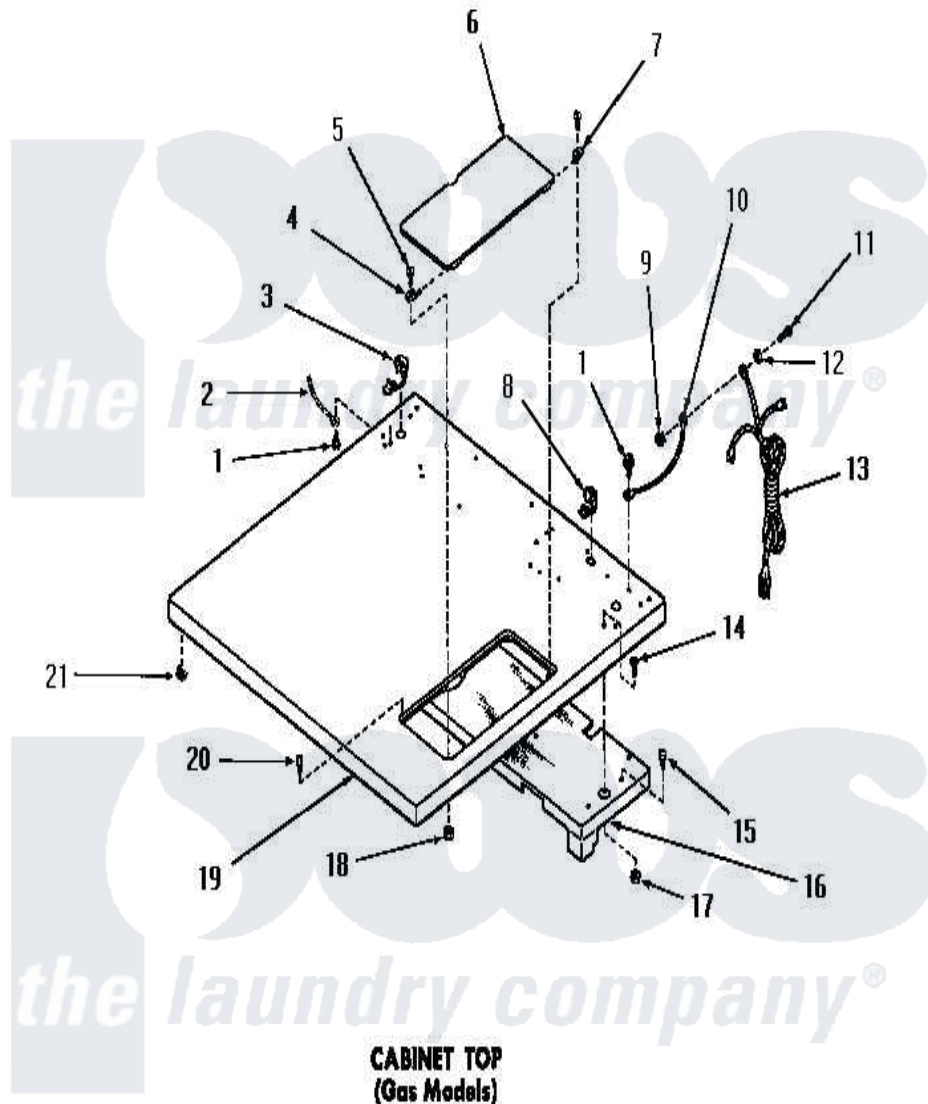

# Amana DG3861 08 - CABINET TOP

Amana Residential Amana DG3861 Washer Parts Parts Diagram 08 - CABINET TOP  
 Click on the part number to view part

Item	Original Part Number	Replaced By	Status	Part Description
1	<a href="#">51924</a>			Screw, 10-24 X 1/2 HeX
2	Y00000000		Not Available	SEE NOTE GROUND WIRE, GREEN
3	<a href="#">52113</a>			Relief, Strain
4	<a href="#">51350</a>			Hinge, Front
5	03630		Not Available	SCREW,6-32 X 3/8 ROUND
6	52518A		Not Available	ACCESS DOOR, AVOCADO
"	52518C		Not Available	ACCESS DOOR, COPPERTONE
"	52518W		Not Available	ACCESS DOOR, WHITE
"	52518H		Not Available	xREPLACE
7	<a href="#">51351</a>			Hinge, Rear
8	21903	<a href="#">211881</a>		Grommet, Cord Part Not Used- Gas Models Only
9	23951	<a href="#">M0282009</a>		Nut
10	54300		Not Available	GROUND WIRE, GREEN
11	<a href="#">20267</a>			Screw, 10-24 X 3/8 Round

12	<a href="#">03815</a>		Lockwasher, No.10 Ext Shk
13	51508	Not Available	POWER CORD
14	<a href="#">03203</a>		Screw, 8-32 X 3/8 Round Head
15	51355	<a href="#">51-355</a>	5500w/240v, 13-23/32, Low Watt
16	52614	Not Available	TOP BAFFLE ASSEMBLY
17	51236	<a href="#">488130</a>	Nut
18	<a href="#">22678</a>		Nut, Nylon
19	52503C	Not Available	CABINET TOP, COPPERTONE
"	52503A	Not Available	CABINET TOP, AVOCADO
"	52503W	Not Available	CABINET TOP, WHITE
"	52503H	Not Available	CABINET TOP, HARVEST GOLD
20	<a href="#">53445</a>		Bumper
21	23007	Not Available	CAGED NUT