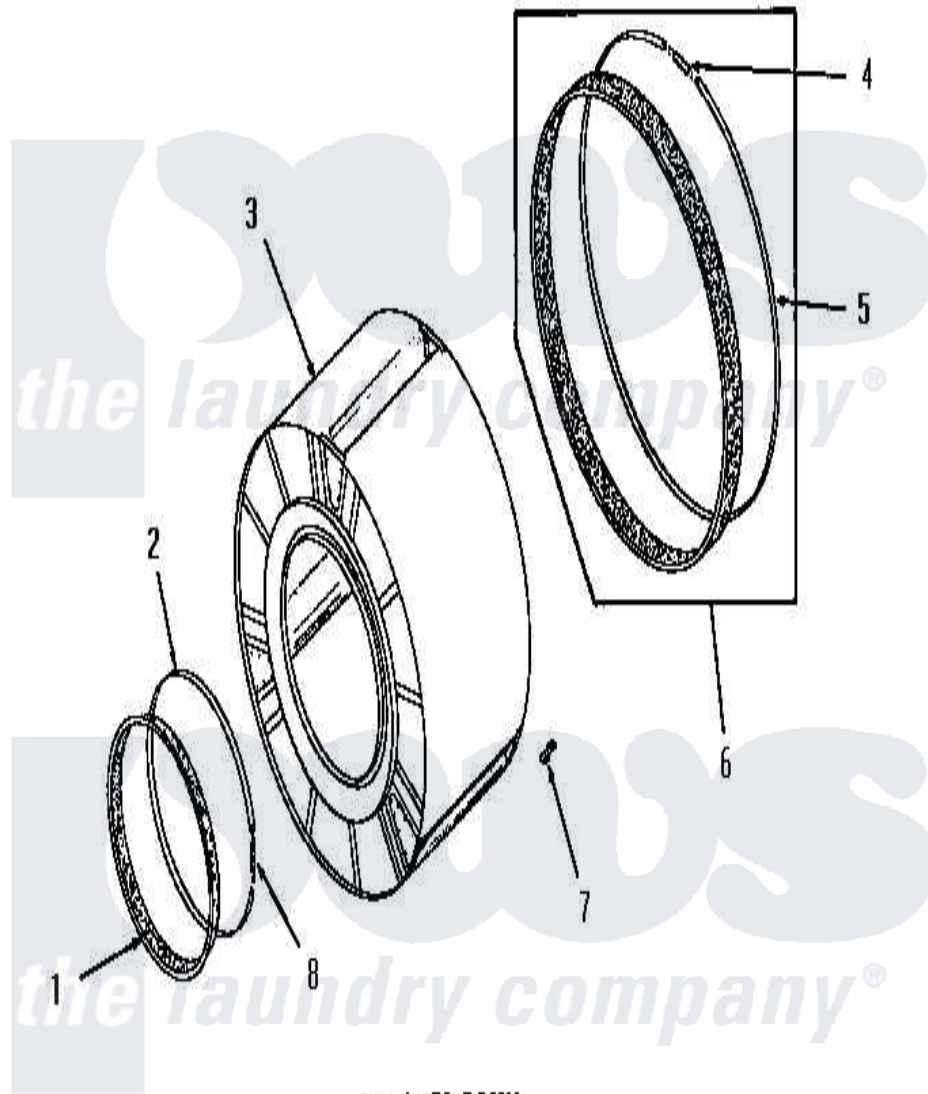

Amana DG3861 09 - CLOTHES DRUM

CLOTHES DRUM

Amana [Residential Amana DG3861 Washer Parts](#) Parts Diagram 09 - CLOTHES DRUM
 Click on the part number to view part

Item	Original Part Number	Replaced By	Status	Part Description
1	51881			Seal, Front
2	50169			Strap, Retainer
3	53137	53137ENG		50/50 Solder
4	52310			Spring
5	50781			Strap, Seal
6	51883A			Assembly, Seal
7	51201		Not Available	CLIP
8	50168			Spring