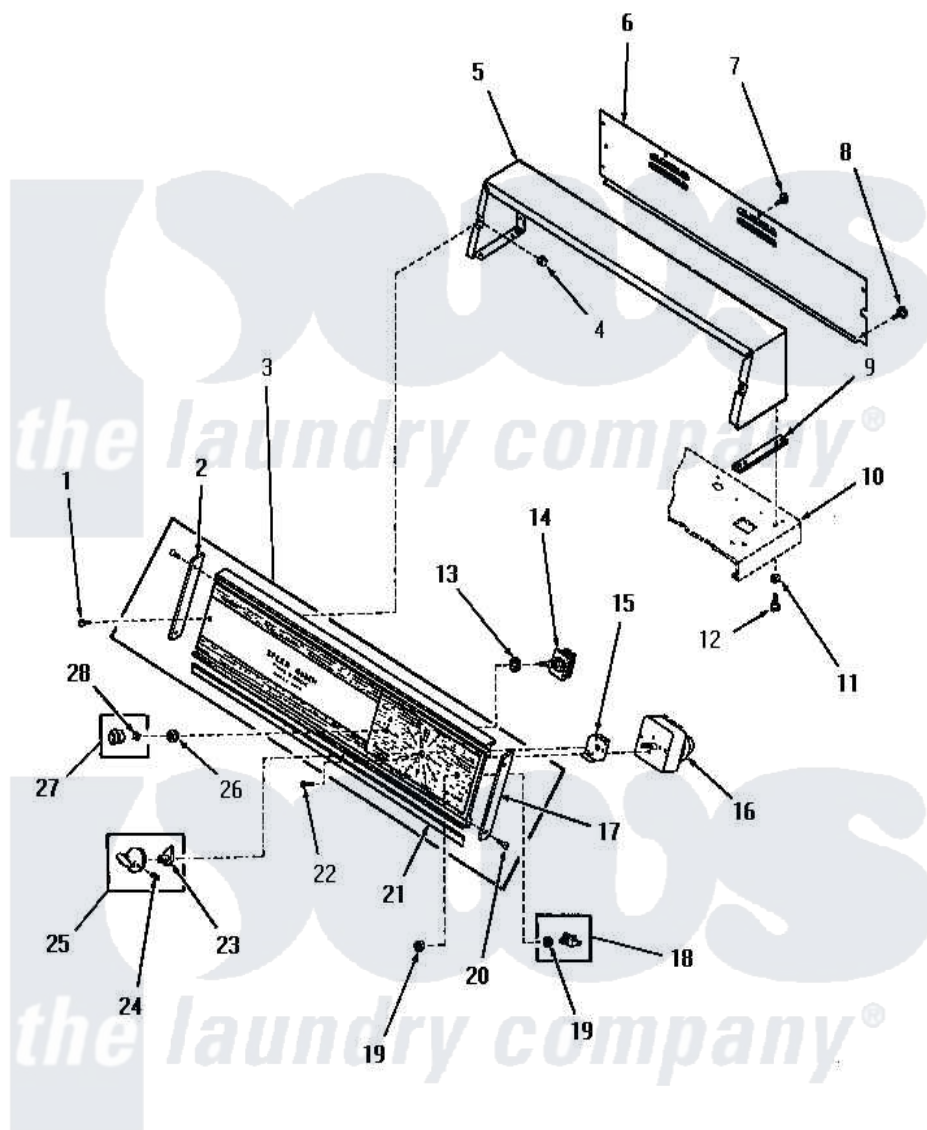

Amana DG3861 10 - CONTROL PANEL, CONTROL HOOD & CONTROLS

CONTROL PANEL, CONTROL HOOD AND CONTROLS

Amana [Residential Amana DG3861 Washer Parts](#) Parts Diagram 10 - CONTROL PANEL, CONTROL HOOD & CONTROLS

[Click on the part number to view part](#)

Item	Original Part Number	Replaced By	Status	Part Description
1	25232		Not Available	SCREW,8AB-18X7/8 OVAL
2	25072		Not Available	END CAP, LEFT
4	54038			NUT, Speed U-Type
5	52530W		Not Available	CONTROL HOOD, WHITE
"	52530H		Not Available	CONTROL HOOD, HARVEST GOLD
"	52530A		Not Available	CONTROL HOOD, AVOCADO
6	52539GR		Not Available	CONTROL HOOD REAR COVER, GRAY
7	23222	3177991		Screw
8	25724		Not Available	HEX HEAD SCREW
9	23028		Not Available	GASKET,CONTROL BOX END
10	Y00000000		Not Available	SEE NOTE CABINET TOP
11	20493			Washer, 11/64 ID x 3/8 OD
12	23962	W10116760		Screw
13	91176			Lockwasher, 3/8 Intshkp

14	53380	Not Available	TEMPERATURE SELECTOR SWITCH
15	25966	Not Available	SPACER,TIMER
16	52610	Not Available	TIMER
17	25073	Not Available	END CAP, RIGHT
18	53768	55882P	Assembly- Switch
19	52947		Nut, Hex 15/32-32
20	52864	500226	Screw, 8b-16 x 5/8 Tap
21	Y0053880	Not Available	ACTUATOR, WATER
22	Y0054441	Not Available	NAMEPLATE, HANDLE
23	24857	Not Available	INDICATOR
24	25285	Not Available	SETSCREW
25	24858	Not Available	ASSY,KNOB-TIMER
26	24205		Nut, Knurled 3/8-24
27	22245	Not Available	xREPLACE
28	22244	Not Available	CLIP,C xREPLACE