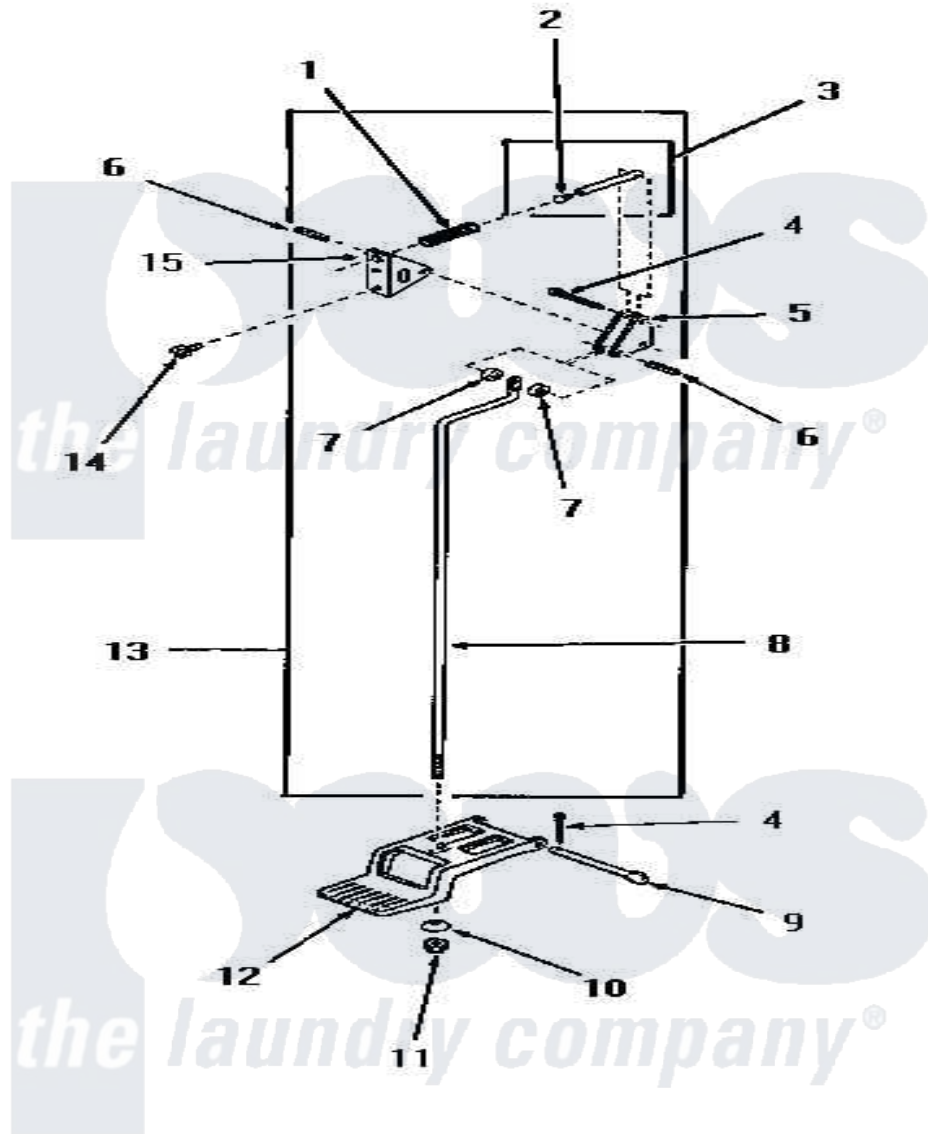

Amana DG3861 11 - DOOR RELEASE

DOOR RELEASE

Amana [Residential Amana DG3861 Washer Parts](#) Parts Diagram 11 - DOOR RELEASE

[Click on the part number to view part](#)

Item	Original Part Number	Replaced By	Status	Part Description
1	51065		Not Available	DOOR RELEASE SPRING
2	51786		Not Available	PLUG
3	51841		Not Available	DOOR RELEASE PIN ASSEMBLY
4	02578			Pin, Cotter
5	51041		Not Available	DOOR RELEASE LEVER
6	51161		Not Available	PIN,ROLL 1/8 X 3/4
7	51121			Door Release Spacer
8	51837		Not Available	DOOR RELEASE ROD
9	51045		Not Available	PEDAL HINGE PIN
10	51046		Not Available	NYLON WASHER
11	51271		Not Available	NUT
12	51802			Pedal, Foot
13	51844		Not Available	DOOR RELEASE ASSEMBLY
14	51246		Not Available	SCREW
15	51052		Not Available	DOOR RELEASE BRACKET