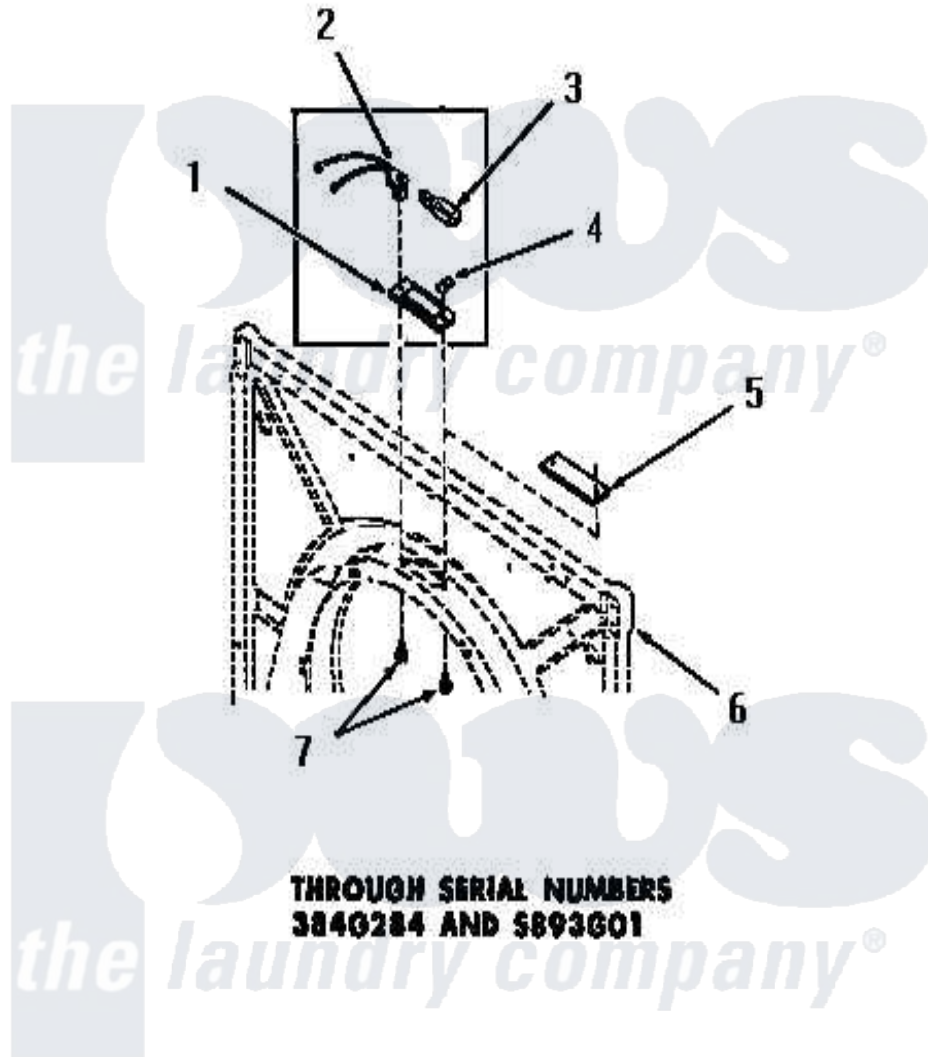

# Amana DG3861 12 - DRUM LIGHT & COVER PLATE

[Amana Residential Amana DG3861 Washer Parts](#) Parts Diagram 12 - DRUM LIGHT & COVER PLATE  
 Click on the part number to view part

Item	Original Part Number	Replaced By	Status	Part Description
1	<a href="#">51070</a>			Lens, Drum Light
2	Y51887		Not Available	BULB RECEPTACLE
3	21608	<a href="#">A3167501</a>		Lamp Oven, Int.
4	Y51788		Not Available	SPEED NUT
5	53911		Not Available	COVER PLATE
6	Y00000000		Not Available	SEE NOTE FRONT FRAME AND AIR SHROUD
7	51784		Not Available	SCREW, 10B-16 X 1/2 HEX