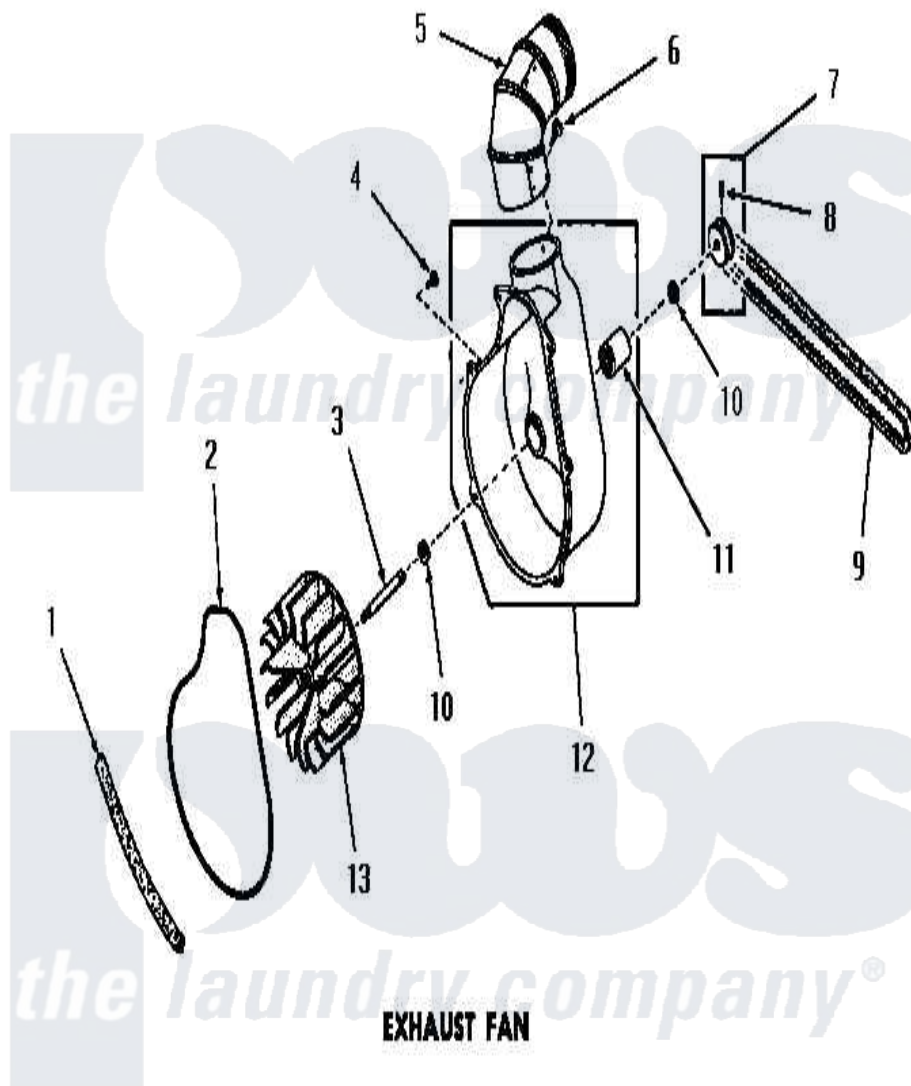

Amana DG3861 14 - EXHAUST FAN

Amana [Residential Amana DG3861 Washer Parts](#) Parts Diagram 14 - EXHAUST FAN
 Click on the part number to view part

Item	Original Part Number	Replaced By	Status	Part Description
1	51790			Seal
2	51791			Gasket, Housing
3	53519		Not Available	EXHAUST FAN SHAFT
4	51784		Not Available	SCREW, 10B-16 X 1/2 HEX
5	Y0052707	31986601B		Switch, Rocker
6	23222	3177991		Screw
7	53521		Not Available	ASSY, PULLEY
8	02771			Screw, 1/4-20 x 3/8 Hex S
9	51994			Belt
10	52549			Washer, 501 ID X3/4 Odx
11	51991		Not Available	BEARING
12	51946		Not Available	HOUSING, BLOWER
13	90585		Not Available	IMPELLER