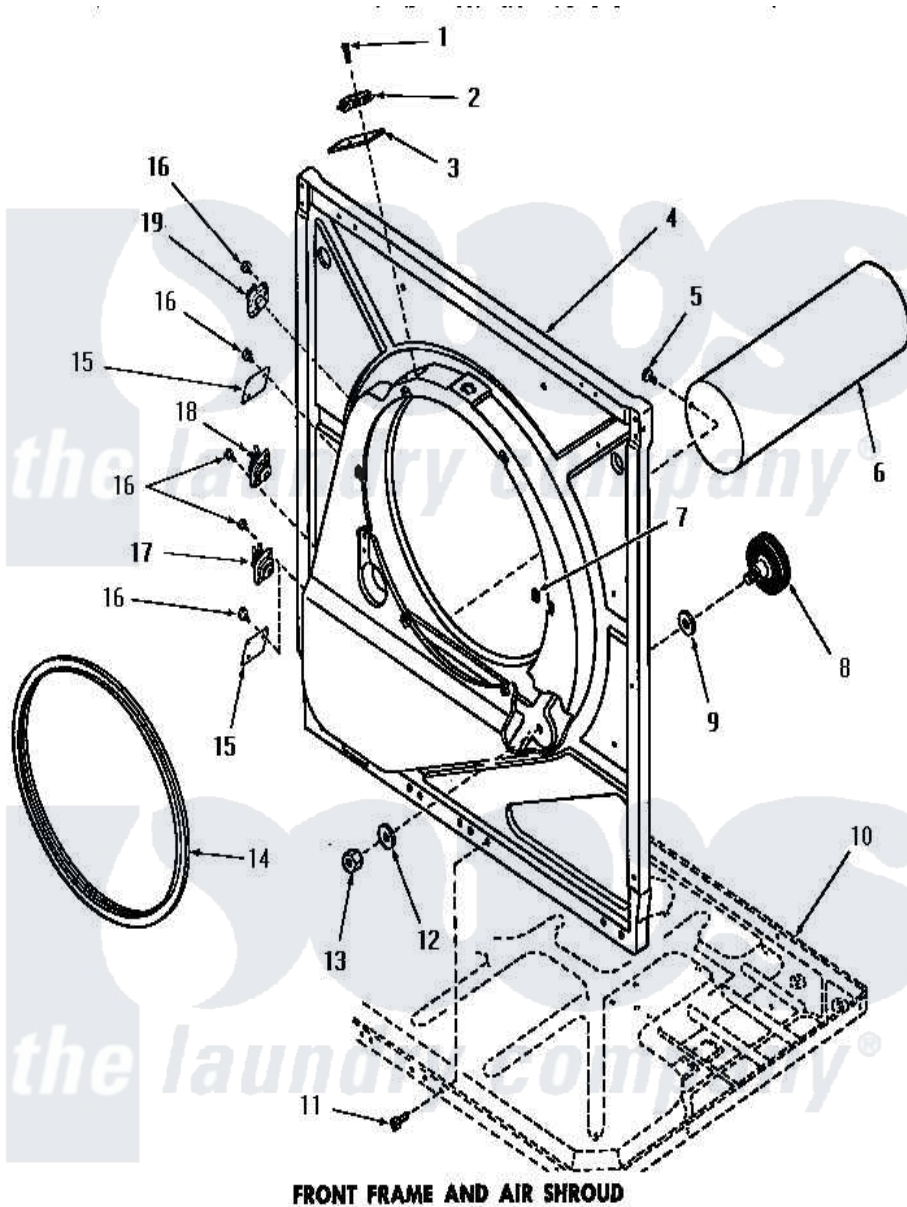

# Amana DG3861 15 - FRONT FRAME & AIR SHROUD

**FRONT FRAME AND AIR SHROUD**

Amana Residential Amana DG3861 Washer Parts Parts Diagram 15 - FRONT FRAME & AIR SHROUD  
 Click on the part number to view part

Item	Original Part Number	Replaced By	Status	Part Description
1	<a href="#">51783</a>			Screw, 6b-20 X 7/8 HeX
2	Y51143		Not Available	SWITCH
3	<a href="#">52112</a>			Insulation
4	51850		Not Available	FRONT FRAME AND AIR SHROUD
5	52150	<a href="#">489464</a>		Screw
6	51821		Not Available	EXHAUST DUCT
7	52865		Not Available	SPEED NUT
8	53555	<a href="#">56285</a>		Roller Cylinder
9	<a href="#">52123</a>			Washer
10	Y00000000		Not Available	SEE NOTE FRAME BASE
11	51784		Not Available	SCREW, 10B-16 X 1/2 HEX
12	<a href="#">52122</a>			Washer
13	52124		Not Available	NUT
14	51798		Not Available	GASKET
15	52550		Not Available	COVER PLATE
16	23222	<a href="#">3177991</a>		Screw