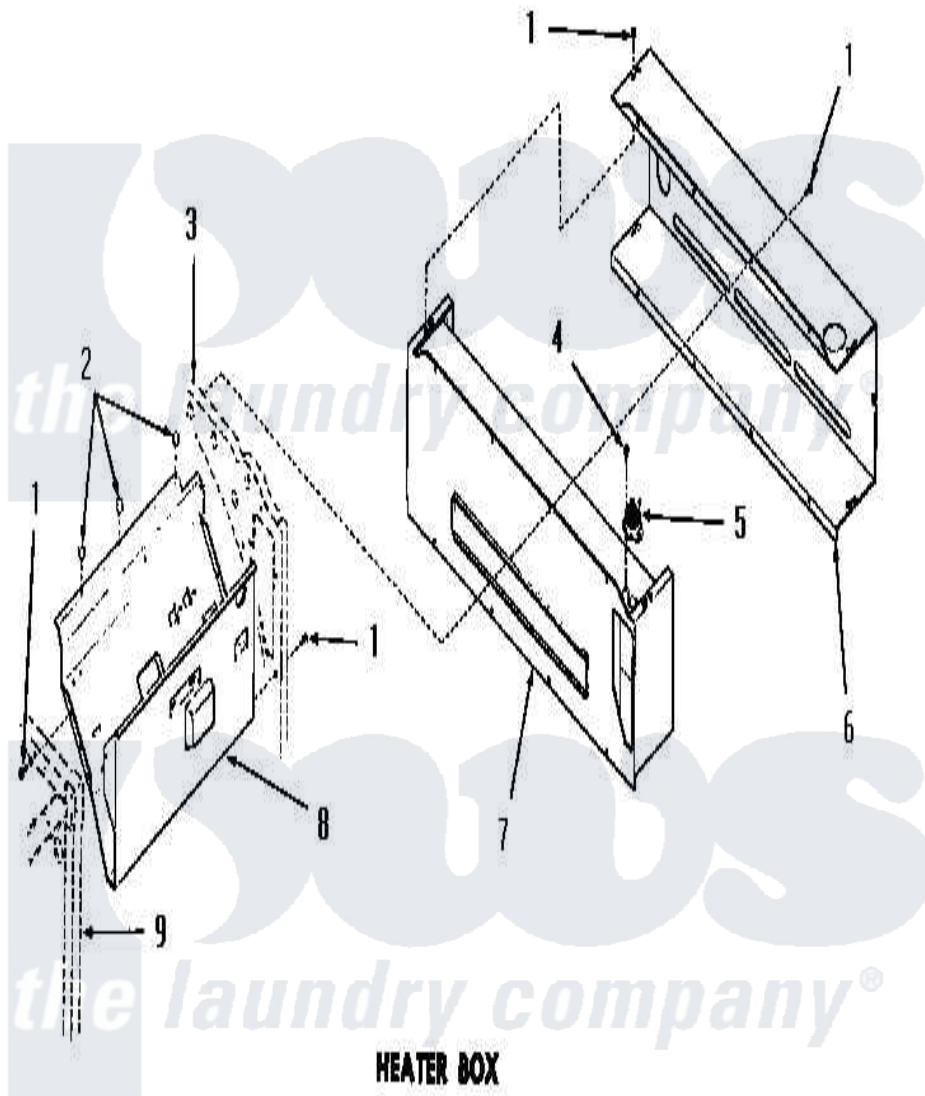

Amana DG3861 16 - HEATER BOX

HEATER BOX
(Gas Models)

[Amana Residential Amana DG3861 Washer Parts](#) Parts Diagram 16 - HEATER BOX
Click on the part number to view part

Item	Original Part Number	Replaced By	Status	Part Description
1	51784		Not Available	SCREW,10B-16 X 1/2 HEX
2	52552		Not Available	BUMPER, OVEN DOOR
3	Y00000000		Not Available	SEE NOTE REAR FRAME
4	23222	3177991		Screw
5	51185		Not Available	THERMOSTAT,HEATER BOX
6	Y51862		Not Available	HEATER BOX
7	54717		Not Available	ASSY,HEATER BOX
8	Y52584		Not Available	BURNER SHIELD
9	Y00000000		Not Available	SEE NOTE FRONT FRAME AND AIR SHROUD