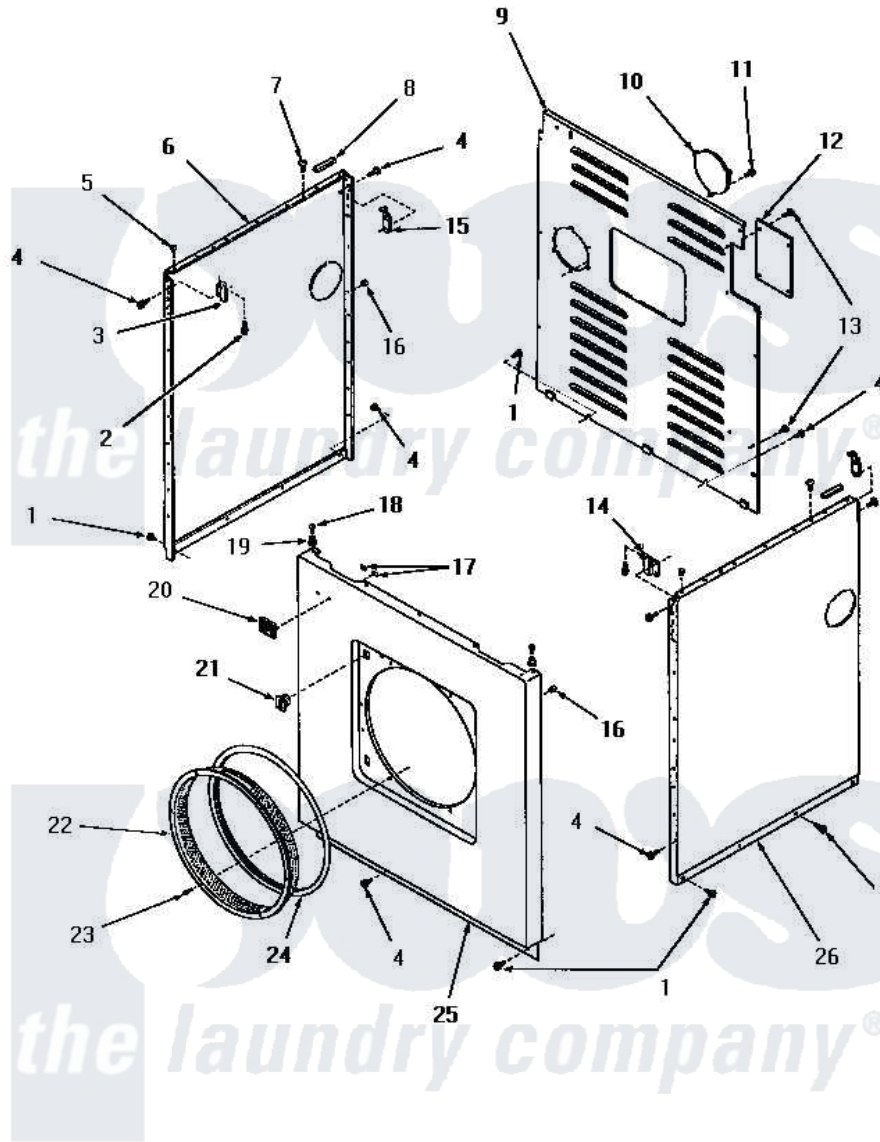

Amana DG3861 21 - PANELS

PANELS

Amana [Residential Amana DG3861 Washer Parts](#) Parts Diagram 21 - PANELS
 Click on the part number to view part

Item	Original Part Number	Replaced By	Status	Part Description
1	25723	27001200		Screw
2	23008			Screw, 10-24 X 3/4 Sems
3	22847		Not Available	BRACKET
4	51784		Not Available	SCREW,10B-16 X 1/2 HEX
5	21176			Bumper
6	52669W		Not Available	SIDE PANEL, LEFT, WHITE
"	52669C		Not Available	SIDE PANEL, LEFT, COPPERTONE
"	52669H		Not Available	SIDE PANEL, LEFT, HARVEST GOLD
"	52669A		Not Available	SIDE PANEL, LEFT, AVOCADO
7	52442		Not Available	SCREW, No.10-16 X 3/8"
8	80312			Bumper Pad
9	52677GR		Not Available	PANEL,REAR xREPLACE
"	52677A		Not Available	REAR PANEL, AVOCADO
"	52677H		Not Available	REAR PANEL, HARVEST GOLD