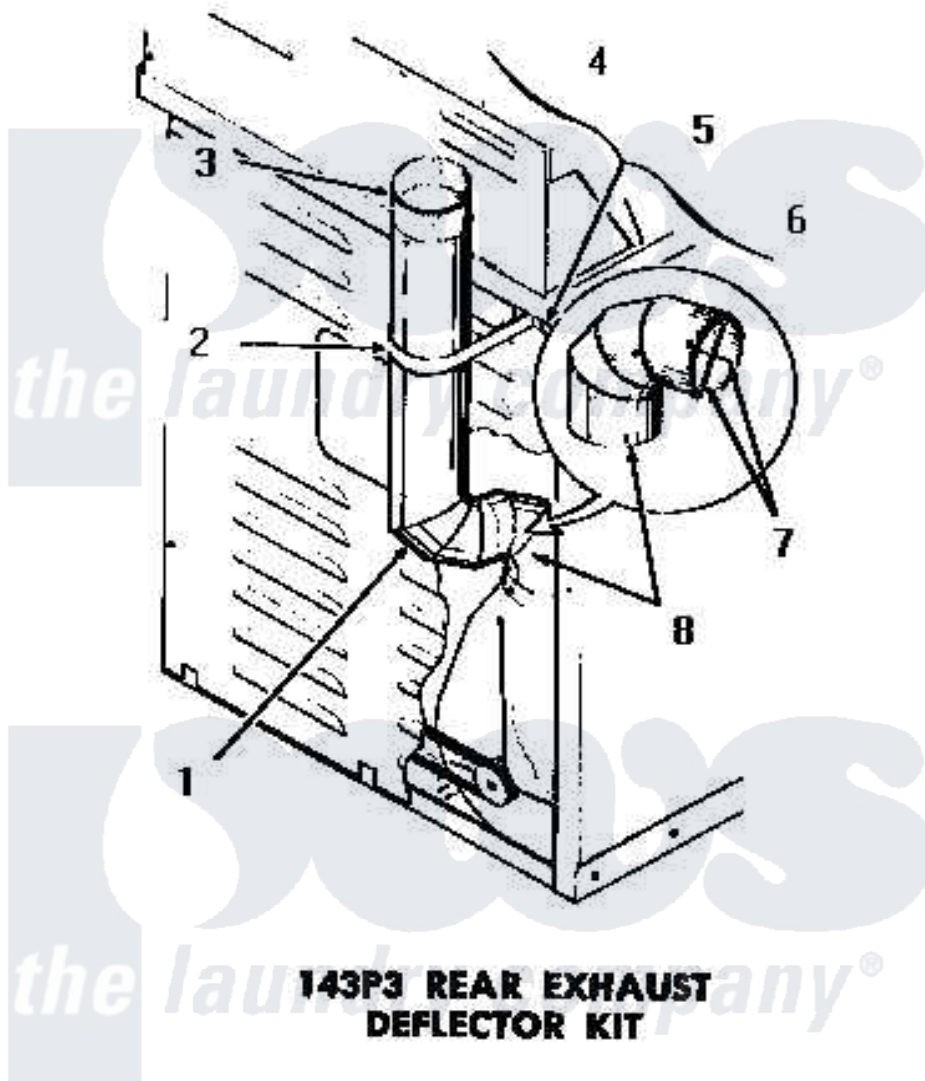

Amana DG6060 02 - 143P3 REAR EXHAUST DEFLECTOR KIT

Amana [Residential Amana DG6060 Washer Parts](#) Parts Diagram 02 - 143P3 REAR EXHAUST DEFLECTOR KIT
 Click on the part number to view part

| Item | Original Part Number | Replaced By | Status | Part Description |
|------|-----------------------|-------------|---------------|---|
| 1 | 51917 | | Not Available | ELBOW |
| 2 | 52127 | | Not Available | SUPPORT BRACKET |
| 3 | Y52129 | | Not Available | EXHAUST PIPE, 4" X 18" |
| 4 | 20267 | | | Screw, 10-24 X 3/8 Round |
| 5 | 03815 | | | Lockwasher, No.10 Ext Shk |
| 6 | 03673 | | Not Available | NUT |
| 7 | Y00000000 | | Not Available | SEE NOTE CUT AND REMOVE WIRE GUARDS |
| 8 | Y00000000 | | Not Available | SEE NOTE DRYER EXHAUST ELBOW -- (SUPPLIED WITH DRYER) |
| NI | 143P3 | | Not Available | REAR EXHAUST DEFLECTOR KIT |