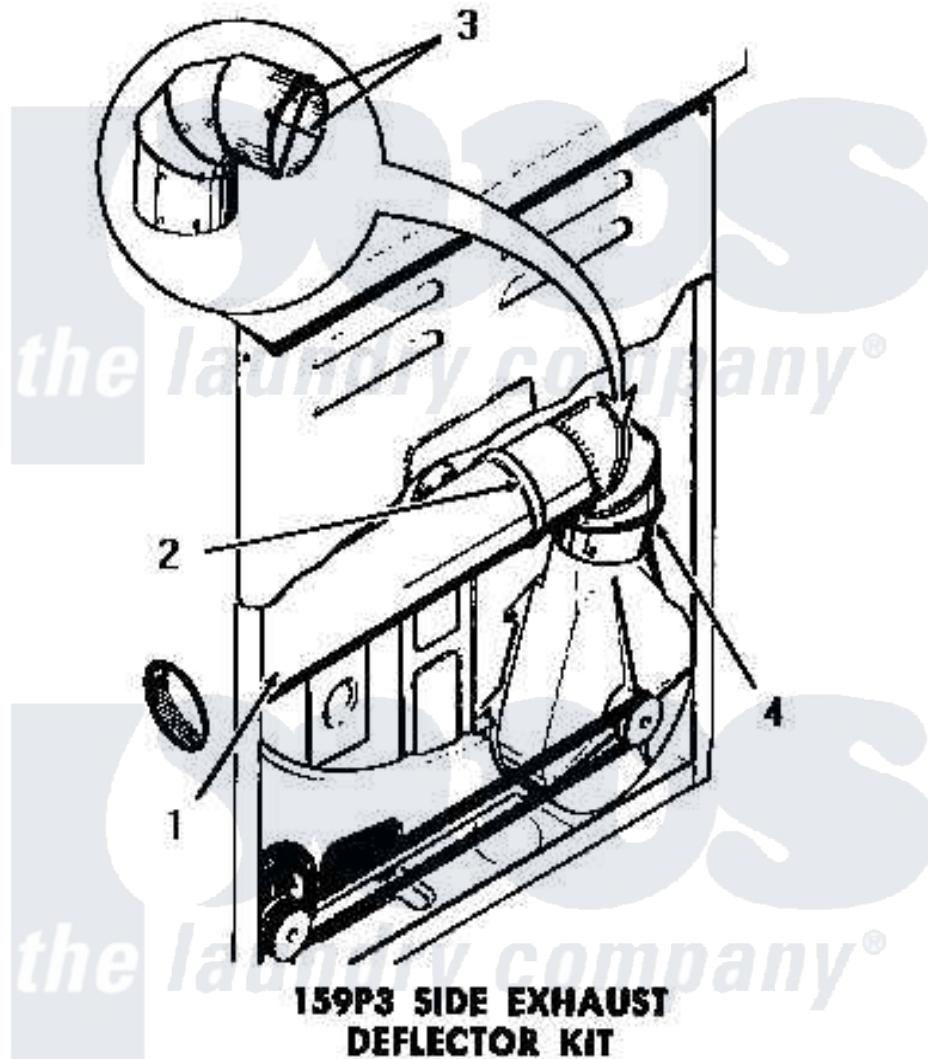

Amana DG6060 03 - 159P3 SIDE EXHAUST DEFLECTOR KIT

Amana [Residential Amana DG6060 Washer Parts](#) Parts Diagram 03 - 159P3 SIDE EXHAUST DEFLECTOR KIT
 Click on the part number to view part

Item	Original Part Number	Replaced By	Status	Part Description
1	Y0052776			Handle, Oven Door
2	0052775	0057344		Suptop Burner
3	Y00000000		Not Available	SEE NOTE CUT AND REMOVE WIRE GUARDS
4	Y00000000		Not Available	SEE NOTE DRYER EXHAUST ELBOW -- (SUPPLIED WITH DRYER)
NI	159P3		Not Available	SIDE EXHAUST DEFLECTOR KIT