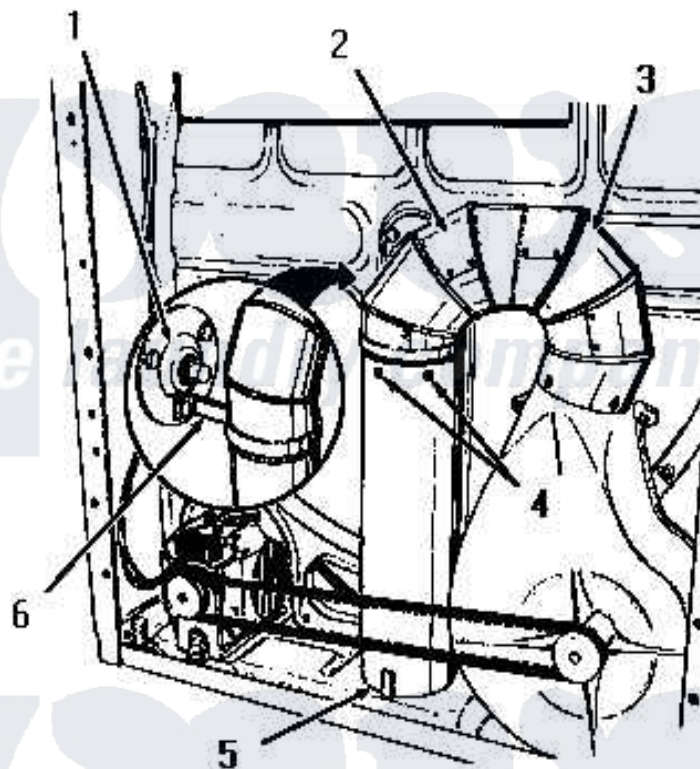

Amana DG6060 04 - 160P3 BOTTOM EXHAUST DEFLECTOR KIT

160P3 BOTTOM EXHAUST DEFLECTOR KIT

Amana [Residential Amana DG6060 Washer Parts](#) Parts Diagram 04 - 160P3 BOTTOM EXHAUST DEFLECTOR KIT
 Click on the part number to view part

Item	Original Part Number	Replaced By	Status	Part Description
1	Y00000000		Not Available	SEE NOTE BEARING RETAINER
2	52699		Not Available	SHORT 90 DEGREES ELBOW
3	Y00000000		Not Available	SEE NOTE DRYER EXHAUST ELBOW -- (SUPPLIED WITH DRYER)
4	23222	3177991		Screw
5	52698		Not Available	EXHAUST TUBE
6	0052775	0057344		Suptop Burner
NI	160P3		Not Available	BOTTOM EXHAUST DEFLECTOR KIT