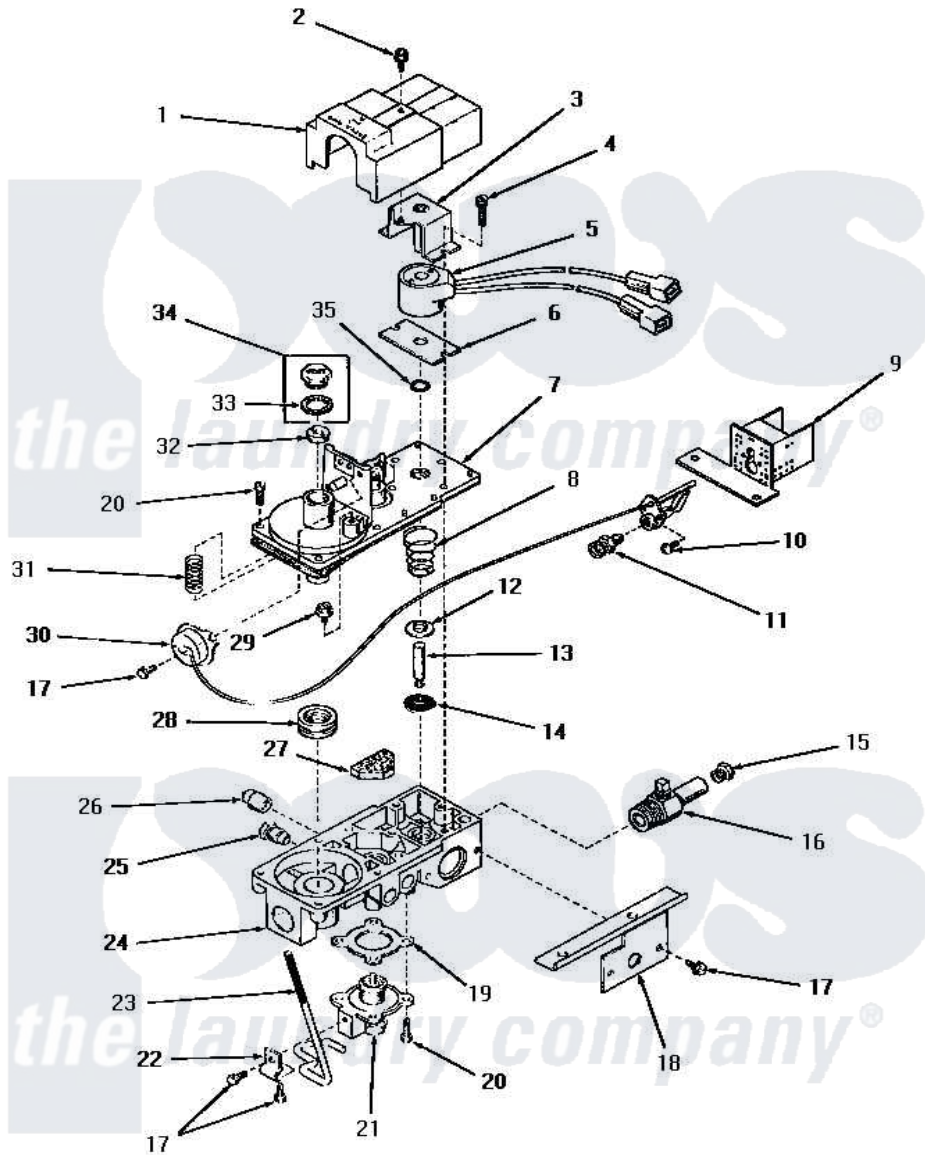

# Amana DG6060 06 - 53377 GAS VALVE (NAT. / MIXED)

## 53377 GAS VALVE (NAT./MIXED GAS)

Amana [Residential Amana DG6060 Washer Parts](#) Parts Diagram 06 - 53377 GAS VALVE (NAT. / MIXED)

[Click on the part number to view part](#)

Item	Original Part Number	Replaced By	Status	Part Description
1	53377S		Not Available	VALVE HOUSING
2	53379B		Not Available	HEX HEAD SCREW
3	53377B		Not Available	PLUNGER GUIDE AND BRACKET
4	53379C		Not Available	HEX HEAD SCREW
5	53377A		Not Available	COIL,BURNER
6	53377C		Not Available	PLATE
7	53377K		Not Available	VALVE COVER AND GASKET
8	53377Y		Not Available	VALVE SPRING
9	53377F		Not Available	PILOT SHIELD
10	53379F		Not Available	ROUND HEAD SCREW
11	<a href="#">53387</a>			Orifice, NG
12	53377L		Not Available	STIFFENER
13	53377M		Not Available	PLUNGER SHAFT
14	53377N		Not Available	PLUNGER SEAT
15	51209		Not Available	ORIFICE,NG

16	53377W	Not Available	BURNER ORIFICE ADAPTER
17	53379D	Not Available	HEX HEAD SCREW
18	53377Q	Not Available	MOUNTING BRACKET
19	53377H	Not Available	GASKET
20	53379E	Not Available	HEX HEAD SCREW
21	53377G	Not Available	RESET VALVE
22	53377U	Not Available	CLAMP
23	53377J	Not Available	RESET LEVER
24	53377P	Not Available	VALVE BODY
25	53377V	Not Available	SCREW, COMPRESSION
26	<a href="#">20247</a>		Plug, Pipe
27	53377T	Not Available	FILTER
28	52966R	Not Available	REGULATOR SEAT
29	53377Z	Not Available	HEX HEAD SCREW
30	53377E	Not Available	BURNER, PILOT
31	53377X	Not Available	REGULATOR SPRING
32	52966M	Not Available	REGULATOR SCREW
33	52966L	Not Available	GASKET
34	53558	Not Available	SCREW, VENT
35	53377D	Not Available	O-RING
NI	53377	Not Available	VALVE, GAS