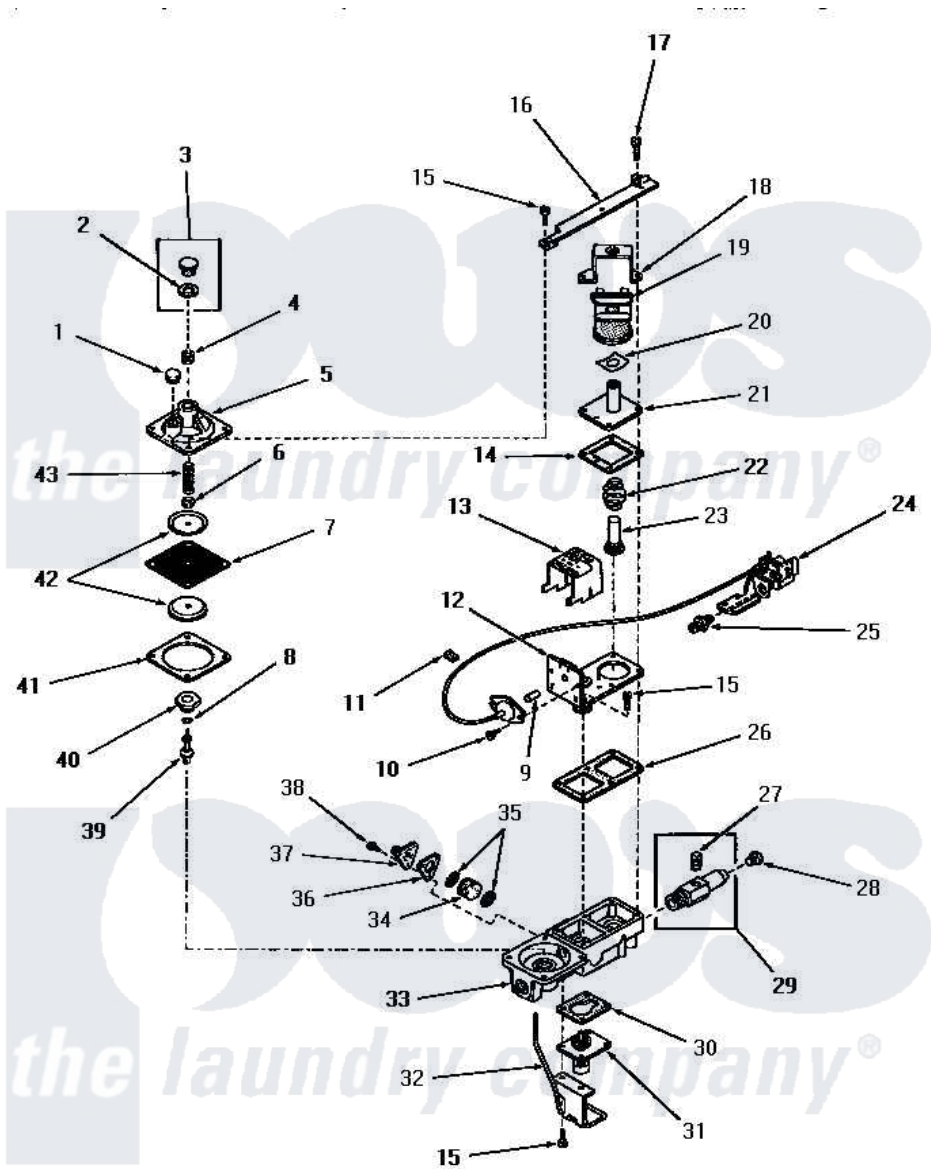

Amana DG6060 07 - 54488 GAS VALVE (NAT. / MIXED GAS)

54488 GAS VALVE (NAT./MIXED GAS)

Amana [Residential Amana DG6060 Washer Parts](#) Parts Diagram 07 - 54488 GAS VALVE (NAT. / MIXED GAS)
 Click on the part number to view part

Item	Original Part Number	Replaced By	Status	Part Description
1	54477		Not Available	CAP,VENT
2	0054474		Not Available	USE D7425607
3	Y0054476	D7431921Q		Gasket
4	54486C		Not Available	REGULATOR SCREW
5	51402Q		Not Available	REGULATOR COVER
6	51402V		Not Available	NUT
7	51402X		Not Available	DIAPHRAGM
8	51402Y		Not Available	GASKET
9	54486Z		Not Available	ACTUATING PIN
10	54486K		Not Available	SCREW
11	54486N		Not Available	CLAMP
12	54486D		Not Available	PILOT VALVE LATCH AND PLATE
13	54486G		Not Available	LATCH COVER
14	54486T		Not Available	GASKET
15	54486J		Not Available	SCREW
16	54485		Not Available	MOUNTING BRACKET

17	54486L	Not Available	SCREW
18	54486F	Not Available	COIL HOLD-DOWN BRACKET
19	54486A	Not Available	COIL,BURNER
20	51402G	Not Available	LEAF SPRING
21	54486U	Not Available	PLUNGER GUIDE
22	51999E	Not Available	SPRING
23	54486M	Not Available	PLUNGER
24	54484	Not Available	PILOT BURNER
25	54473	Not Available	ORIFICE,PILOT
26	54486R	Not Available	GASKET
27	20247		Plug, Pipe
28	51209	Not Available	ORIFICE,NG
29	0054480	Not Available	NET-PAN,DRAIN
30	54486S	Not Available	GASKET
31	54486Q	Not Available	RESET VALVE
32	54486E	Not Available	RESET LEVER AND BRACKET
33	54486B	Not Available	VALVE BODY
34	54486Y	Not Available	FILTER
35	54486X	Not Available	FILTER SCREEN
36	54486W	Not Available	GASKET
37	54486P	Not Available	OUTLET
38	54486H	Not Available	SCREW
39	51402AB	Not Available	REGULATOR PIN
40	51402AA	Not Available	REGULATOR PIN SEAT
41	51402Z	Not Available	GASKET
42	51402W	Not Available	DIAPHRAGM PLATE
43	51402U	Not Available	REGULATOR SPRING
NI	54488	Not Available	GAS VALVE