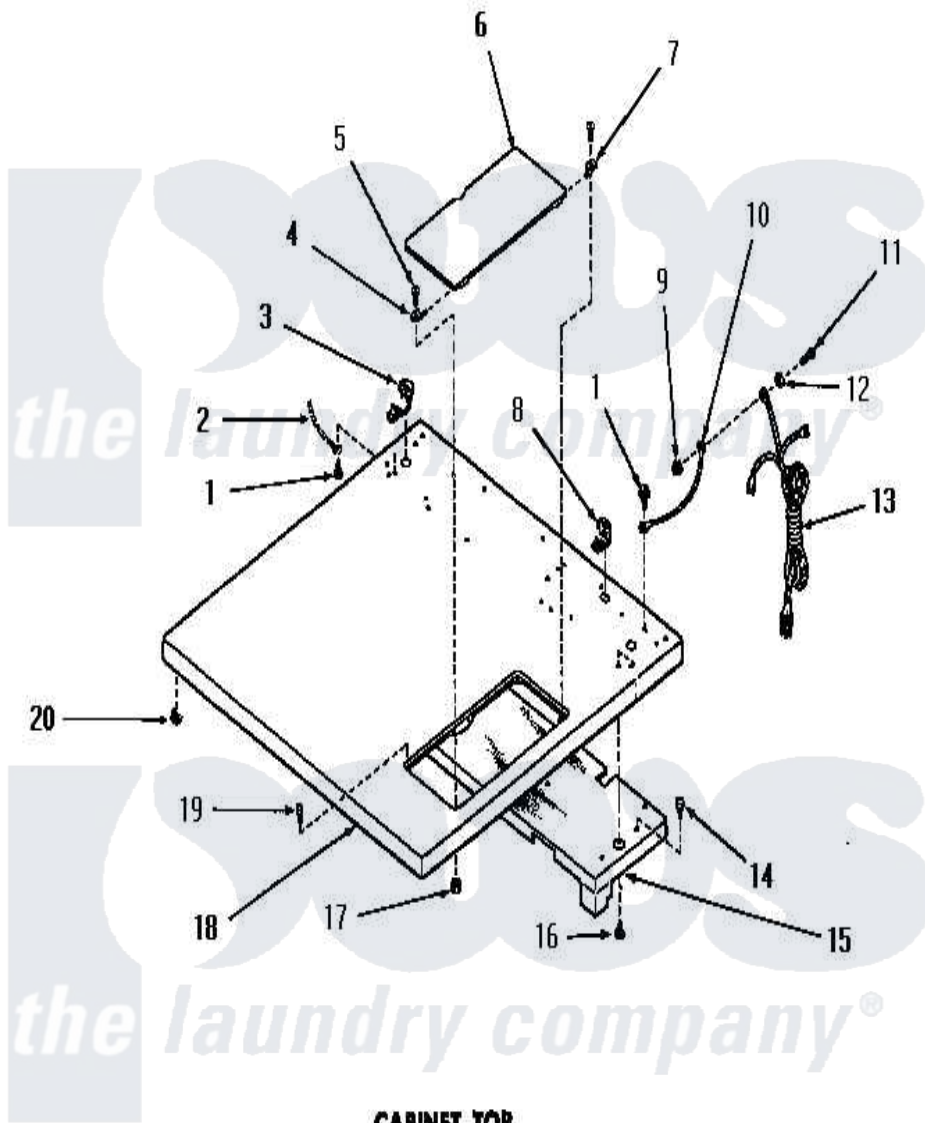

# Amana DG6060 08 - CABINET TOP

**CABINET TOP  
(Gas Models)**

Amana [Residential Amana DG6060 Washer Parts](#) Parts Diagram 08 - CABINET TOP  
Click on the part number to view part

Item	Original Part Number	Replaced By	Status	Part Description
"	NOTE:		Not Available	HOUSING AND PANEL ASSEMBLY WILL BE SUPPLIED WHENEVER 52963GR LINT SCREEN HOUSING OR 53058GR INNER DOOR PANEL IS ORDERED
1	<a href="#">51924</a>			Screw, 10-24 X 1/2 HeX
2	Y00000000		Not Available	SEE NOTE GROUND WIRE, GREEN
3	<a href="#">52113</a>			Relief, Strain
4	<a href="#">51350</a>			Hinge, Front
5	03630		Not Available	SCREW, 6-32 X 3/8 ROUND
6	52518W		Not Available	ACCESS DOOR, WHITE
"	52518A		Not Available	ACCESS DOOR, AVOCADO
"	52518H		Not Available	xREPLACE
"	52518C		Not Available	ACCESS DOOR, COPPERTONE
7	<a href="#">51351</a>			Hinge, Rear

8	21903	<a href="#">211881</a>	Grommet, Cord Part Not Used- Gas Models Only
9	23951	<a href="#">M0282009</a>	Nut
10	54300	Not Available	GROUND WIRE, GREEN
11	<a href="#">20267</a>		Screw, 10-24 X 3/8 Round
12	<a href="#">03815</a>		Lockwasher, No.10 Ext Shk
13	51508	Not Available	POWER CORD
14	51355	<a href="#">51-355</a>	5500w/240v, 13-23/32, Low Watt
15	52614	Not Available	TOP BAFFLE ASSEMBLY
16	23962	<a href="#">W10116760</a>	Screw
17	<a href="#">22678</a>		Nut, Nylon
18	52503C	Not Available	CABINET TOP, COPPERTONE
"	52503H	Not Available	CABINET TOP, HARVEST GOLD
"	52503A	Not Available	CABINET TOP, AVOCADO
"	52503W	Not Available	CABINET TOP, WHITE
19	<a href="#">53445</a>		Bumper
20	23007	Not Available	CAGED NUT