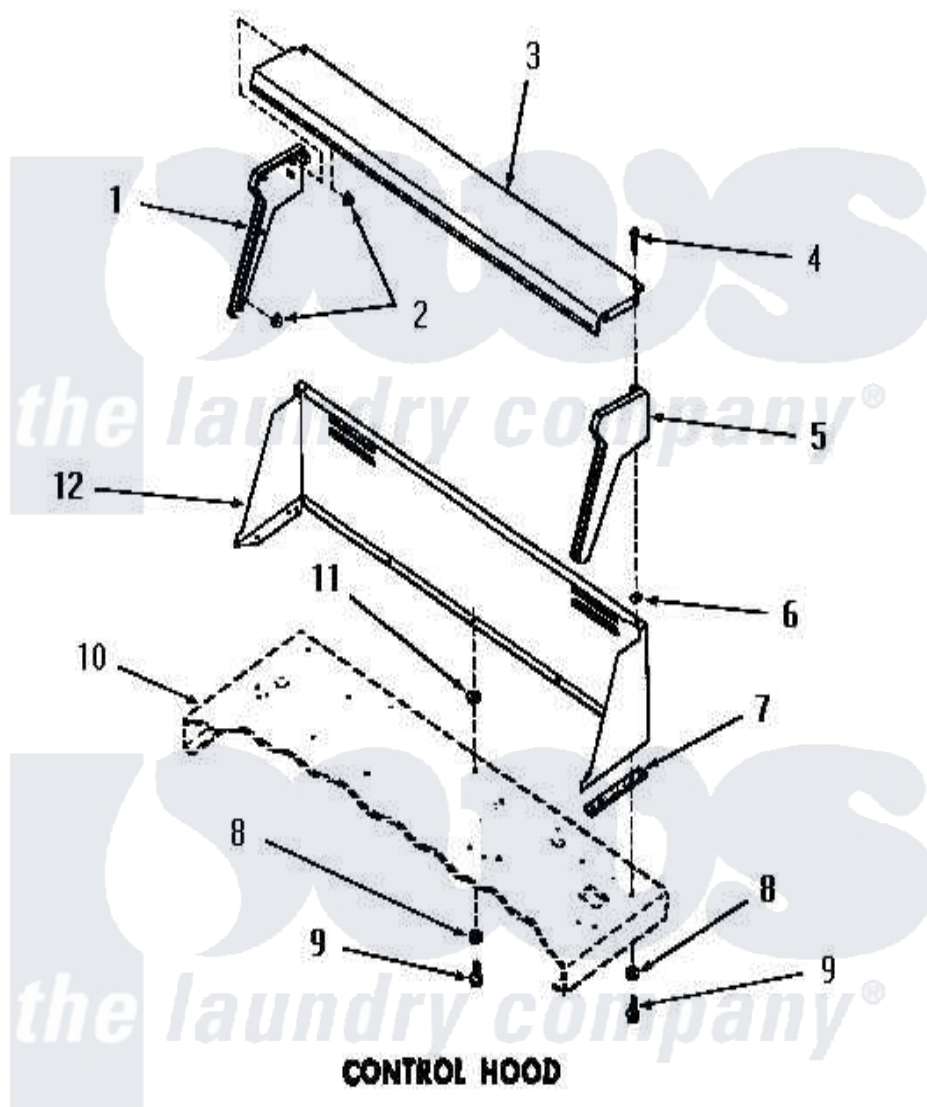

Amana DG6060 10 - CONTROL HOOD

Amana [Residential Amana DG6060 Washer Parts](#) Parts Diagram 10 - CONTROL HOOD

[Click on the part number to view part](#)

Item	Original Part Number	Replaced By	Status	Part Description
1	23367		Not Available	WIRING DIAGRAM
2	23409		Not Available	NUT
3	52921		Not Available	CONTROL HOOD TOP
4	25232		Not Available	SCREW,8AB-18X7/8 OVAL
5	23368	25190SPQ		Hood End
6	24522			Nut, Speed-8ab-18 C1995
7	23028		Not Available	GASKET,CONTROL BOX END
8	20493			Washer, 11/64 ID x 3/8 OD
9	23962	W10116760		Screw
10	Y00000000		Not Available	SEE NOTE CABINET TOP
11	23425		Not Available	WASHER,7/32IDX7/16ODX.
12	53446C		Not Available	CONTROL HOOD, COPPERTONE
"	53446W		Not Available	CONTROL HOOD, WHITE
"	53446H		Not Available	CONTROL HOOD, HARVEST GOLD