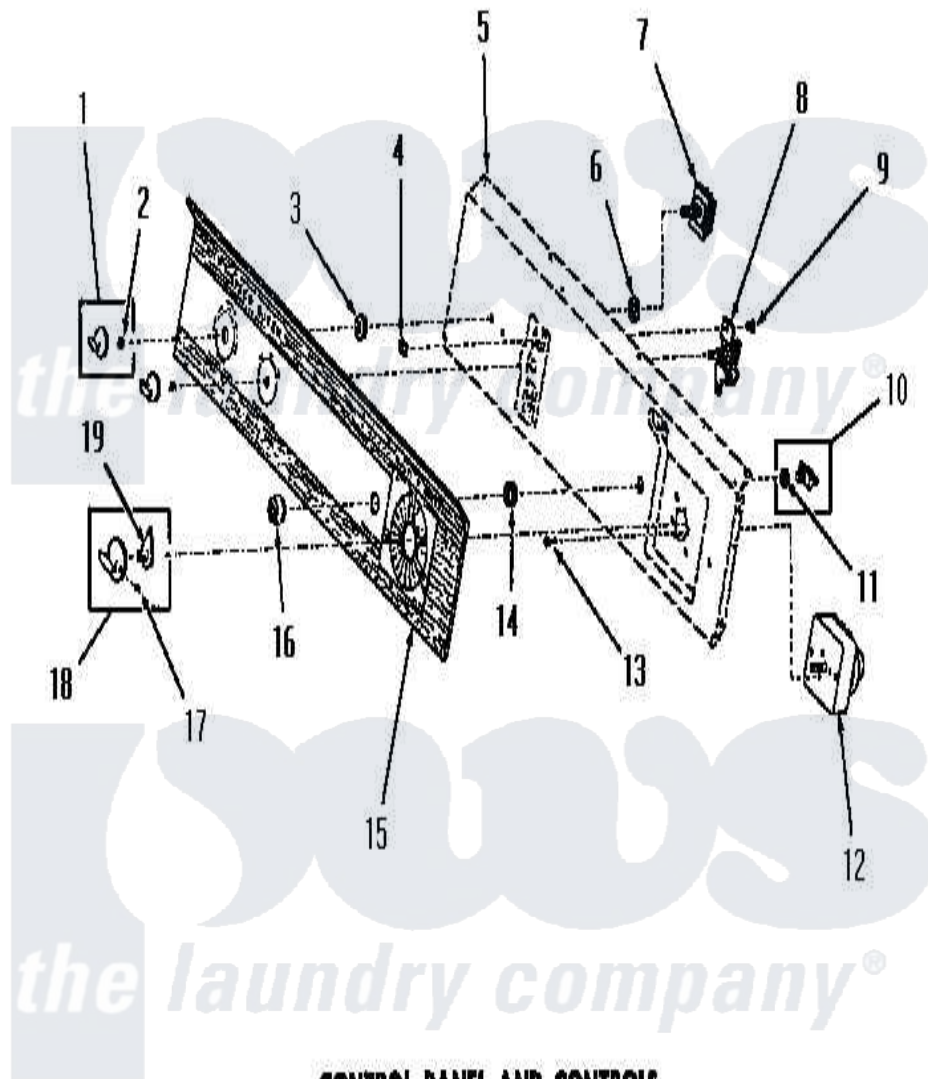

Amana DG6060 11 - CONTROL PANEL & CONTROLS

CONTROL PANEL AND CONTROLS

Amana [Residential Amana DG6060 Washer Parts](#) Parts Diagram 11 - CONTROL PANEL & CONTROLS
 Click on the part number to view part

Item	Original Part Number	Replaced By	Status	Part Description
1	23402		Not Available	KNOB, CONTROL
2	23392		Not Available	CLIP FOR 26816 KNOB
3	24391		Not Available	KNURLED NUT
4	23407			Nut, Speed-8A Tinn C15
5	Y00000000		Not Available	SEE NOTE PANEL SUPPORT PLATE
6	91176			Lockwasher, 3/8 Intshkp
7	52623	58032		Switch
8	53516		Not Available	BUZZER
9	23962	W10116760		Screw
10	53563		Not Available	SWITCH, DOOR RELEASE
11	52947			Nut, Hex 15/32-32
12	53466		Not Available	TIMER
13	70212			Screw, 8-32 X 5/32 RD H
14	23406		Not Available	KNURLED NUT
15	0053635		Not Available	BRACKET, LOWER HINGE, RH

16	23130	Not Available	SWITCH COLLAR
17	25285	Not Available	SETSCREW
18	24858	Not Available	ASSY,KNOB-TIMER
19	24857	Not Available	INDICATOR