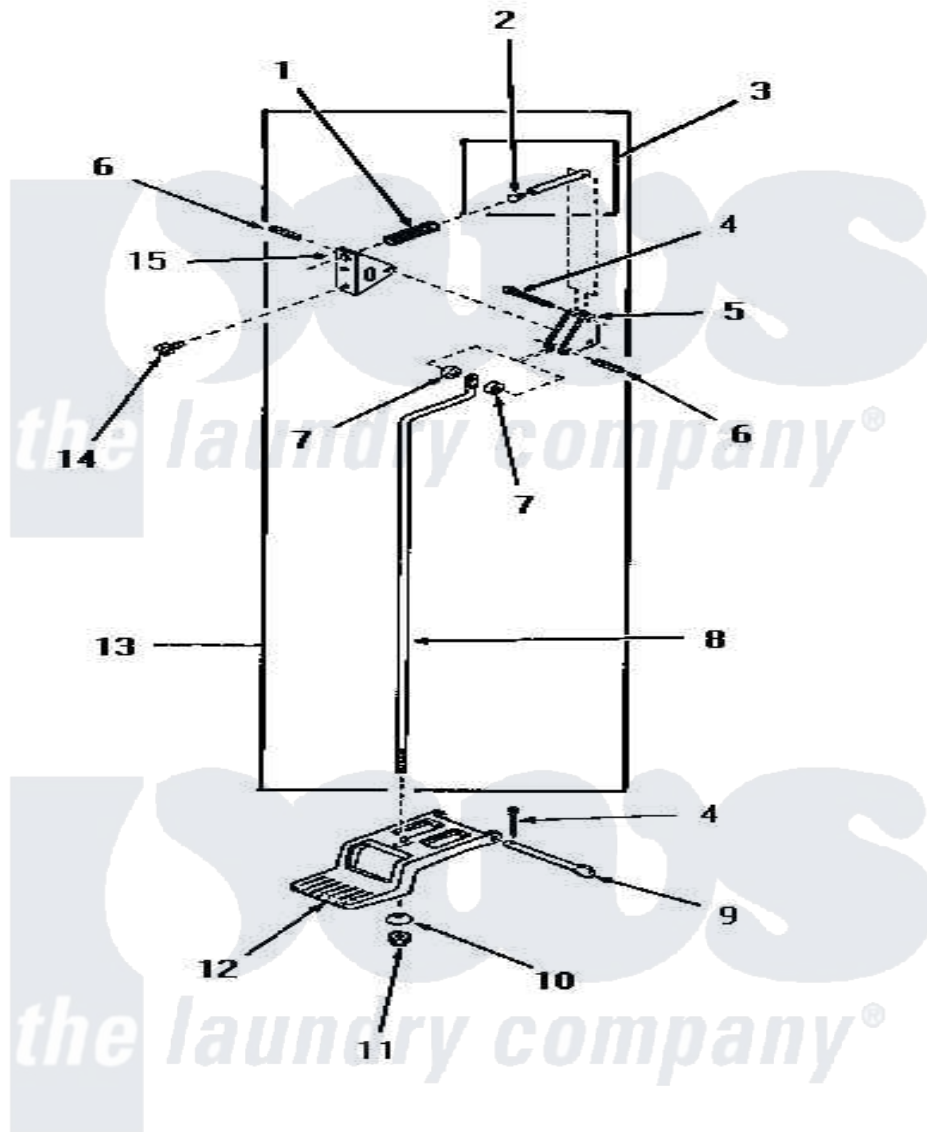

Amana DG6060 12 - DOOR RELEASE

DOOR RELEASE

Amana [Residential Amana DG6060 Washer Parts](#) Parts Diagram 12 - DOOR RELEASE

[Click on the part number to view part](#)

Item	Original Part Number	Replaced By	Status	Part Description
1	51065		Not Available	DOOR RELEASE SPRING
2	51786		Not Available	PLUG
3	51841		Not Available	DOOR RELEASE PIN ASSEMBLY
4	02578			Pin, Cotter
5	51041		Not Available	DOOR RELEASE LEVER
6	51161		Not Available	PIN,ROLL 1/8 X 3/4
7	51121			Door Release Spacer
8	51837		Not Available	DOOR RELEASE ROD
9	51045		Not Available	PEDAL HINGE PIN
10	51046		Not Available	NYLON WASHER
11	51271		Not Available	NUT
12	51802			Pedal, Foot
13	51844		Not Available	DOOR RELEASE ASSEMBLY
14	51246		Not Available	SCREW
15	51052		Not Available	DOOR RELEASE BRACKET