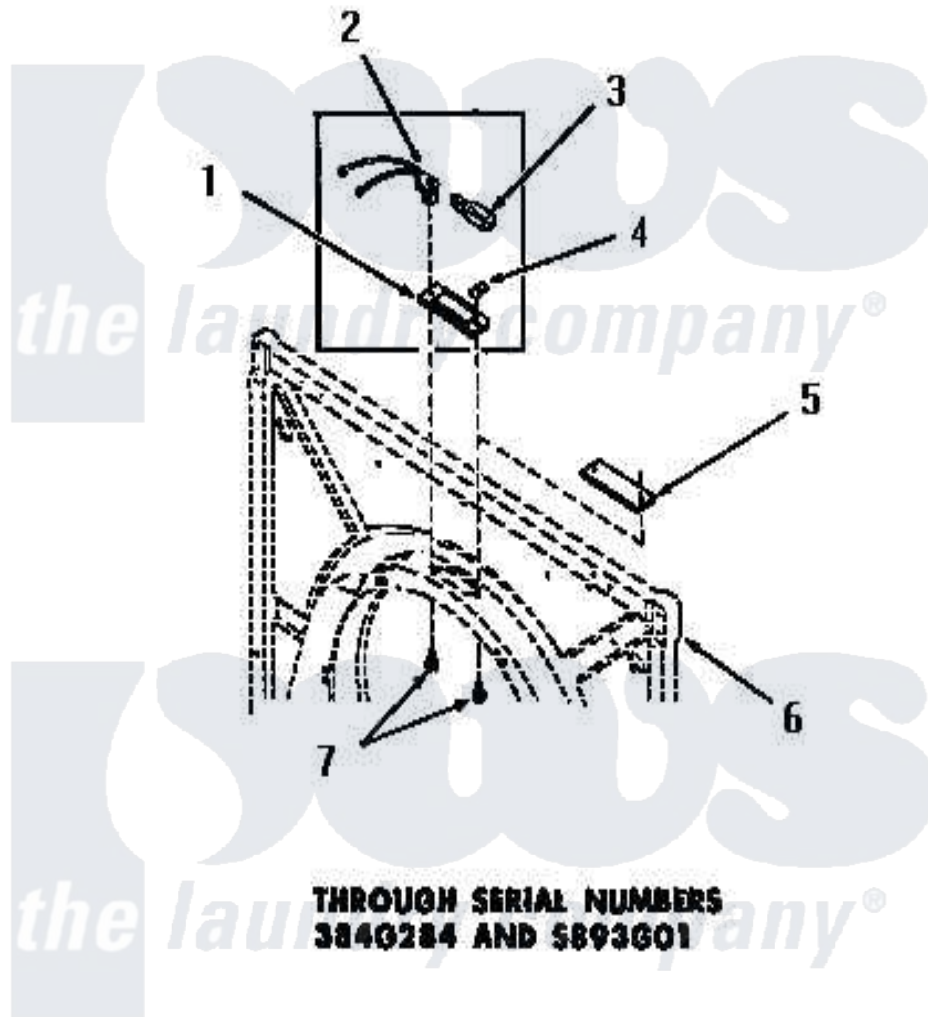

Amana DG6060 13 - DRUM LIGHT & COVER PLATE

[Amana Residential Amana DG6060 Washer Parts](#) Parts Diagram 13 - DRUM LIGHT & COVER PLATE
 Click on the part number to view part

Item	Original Part Number	Replaced By	Status	Part Description
1	51070			Lens, Drum Light
2	Y51887		Not Available	BULB RECEPTACLE
3	21608	A3167501		Lamp Oven, Int.
4	Y51788		Not Available	SPEED NUT
5	53911		Not Available	COVER PLATE
6	Y00000000		Not Available	SEE NOTE FRONT FRAME AND AIR SHROUD
7	51784		Not Available	SCREW, 10B-16 X 1/2 HEX