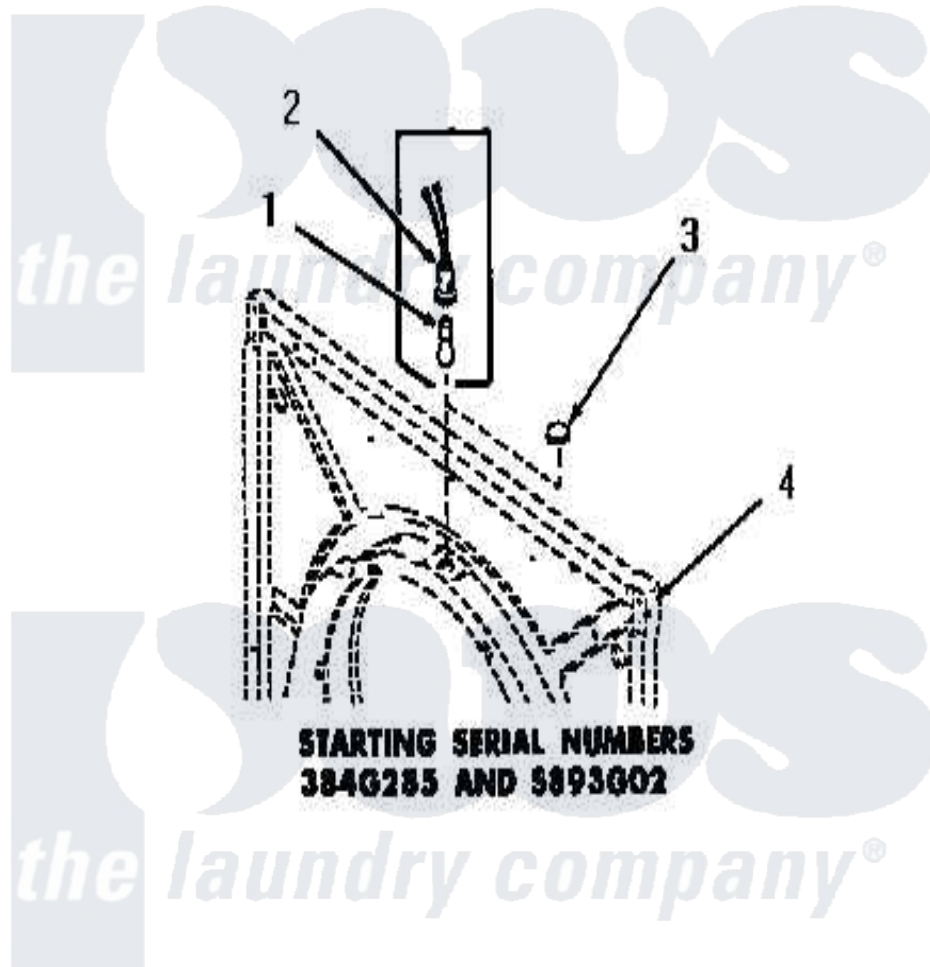

Amana DG6060 14 - DRUM LIGHT & COVER PLATE

[Amana Residential Amana DG6060 Washer Parts](#) Parts Diagram 14 - DRUM LIGHT & COVER PLATE
Click on the part number to view part

Item	Original Part Number	Replaced By	Status	Part Description
1	Y54608	31001575		Bulb, Cylinder Light
2	Y0054609	M0270519		Washer
3	54610		Not Available	PLUG BUTTON
4	Y00000000		Not Available	SEE NOTE FRONT FRAME AND AIR SHROUD