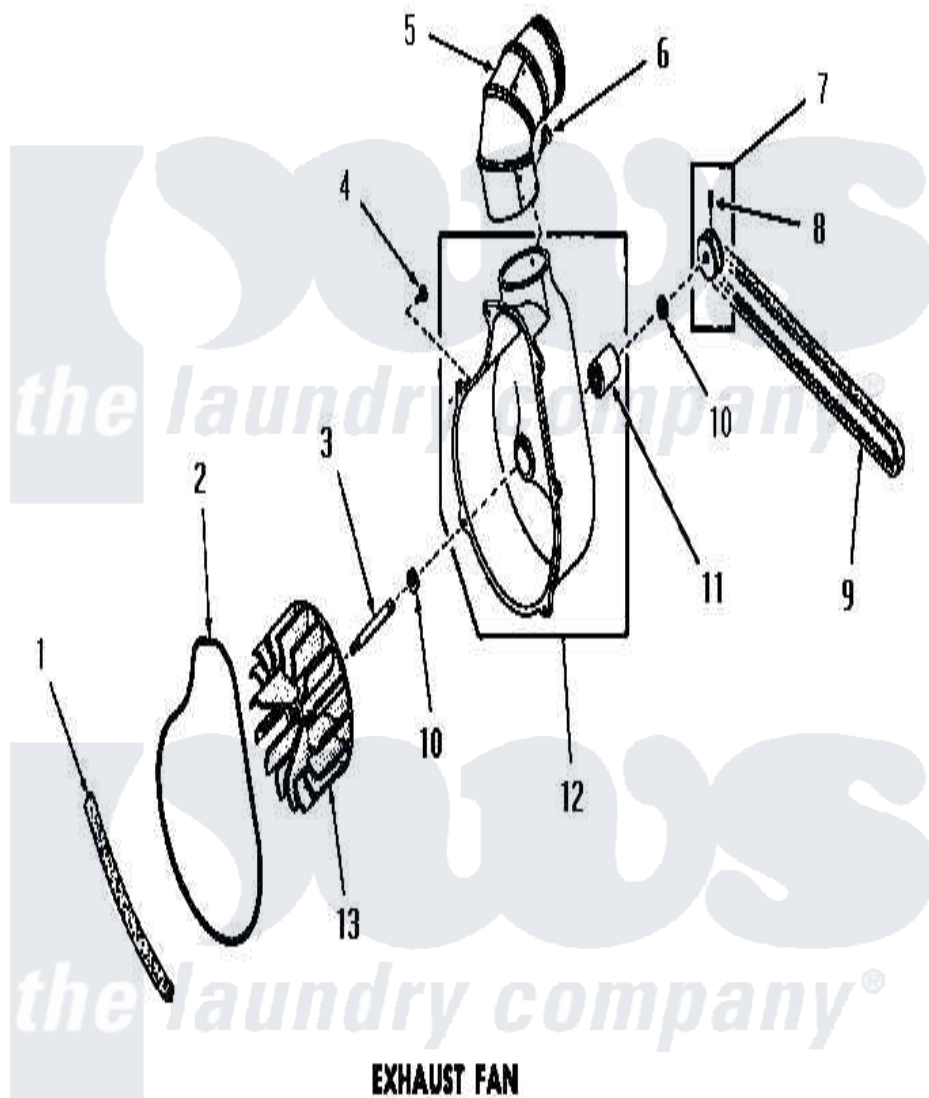

Amana DG6060 15 - EXHAUST FAN

Amana [Residential Amana DG6060 Washer Parts](#) Parts Diagram 15 - EXHAUST FAN

[Click on the part number to view part](#)

Item	Original Part Number	Replaced By	Status	Part Description
1	51790			Seal
2	51791			Gasket, Housing
3	53519		Not Available	EXHAUST FAN SHAFT
4	51784		Not Available	SCREW, 10B-16 X 1/2 HEX
5	Y0052707	31986601B		Switch, Rocker
6	23222	3177991		Screw
7	53521		Not Available	ASSY, PULLEY
8	02771			Screw, 1/4-20 x 3/8 Hex S
9	51994			Belt
10	52549			Washer, 501 ID X3/4 Odx
11	51991		Not Available	BEARING
12	51946		Not Available	HOUSING, BLOWER
13	90585		Not Available	IMPELLER