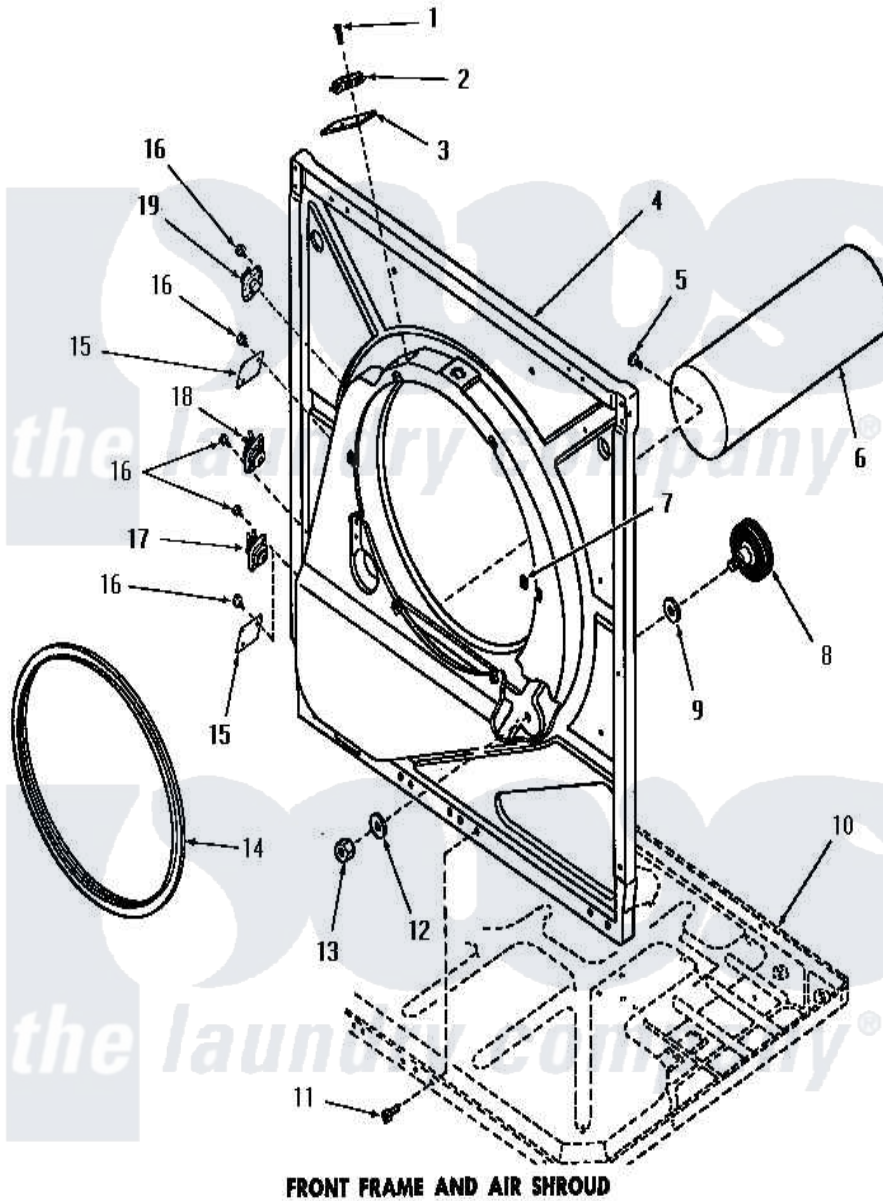

Amana DG6060 16 - FRONT FRAME & AIR SHROUD

FRONT FRAME AND AIR SHROUD

Amana Residential Amana DG6060 Washer Parts Parts Diagram 16 - FRONT FRAME & AIR SHROUD
 Click on the part number to view part

Item	Original Part Number	Replaced By	Status	Part Description
1	51783			Screw, 6b-20 X 7/8 HeX
2	Y51143		Not Available	SWITCH
3	52112			Insulation
4	51850		Not Available	FRONT FRAME AND AIR SHROUD
5	52150	489464		Screw
6	51821		Not Available	EXHAUST DUCT
7	52865		Not Available	SPEED NUT
8	53555	56285		Roller Cylinder
9	52123			Washer
10	Y00000000		Not Available	SEE NOTE FRAME BASE
11	51784		Not Available	SCREW,10B-16 X 1/2 HEX
12	52122			Washer
13	52124		Not Available	NUT
14	51798		Not Available	GASKET
15	52550		Not Available	COVER PLATE
16	23222	3177991		Screw