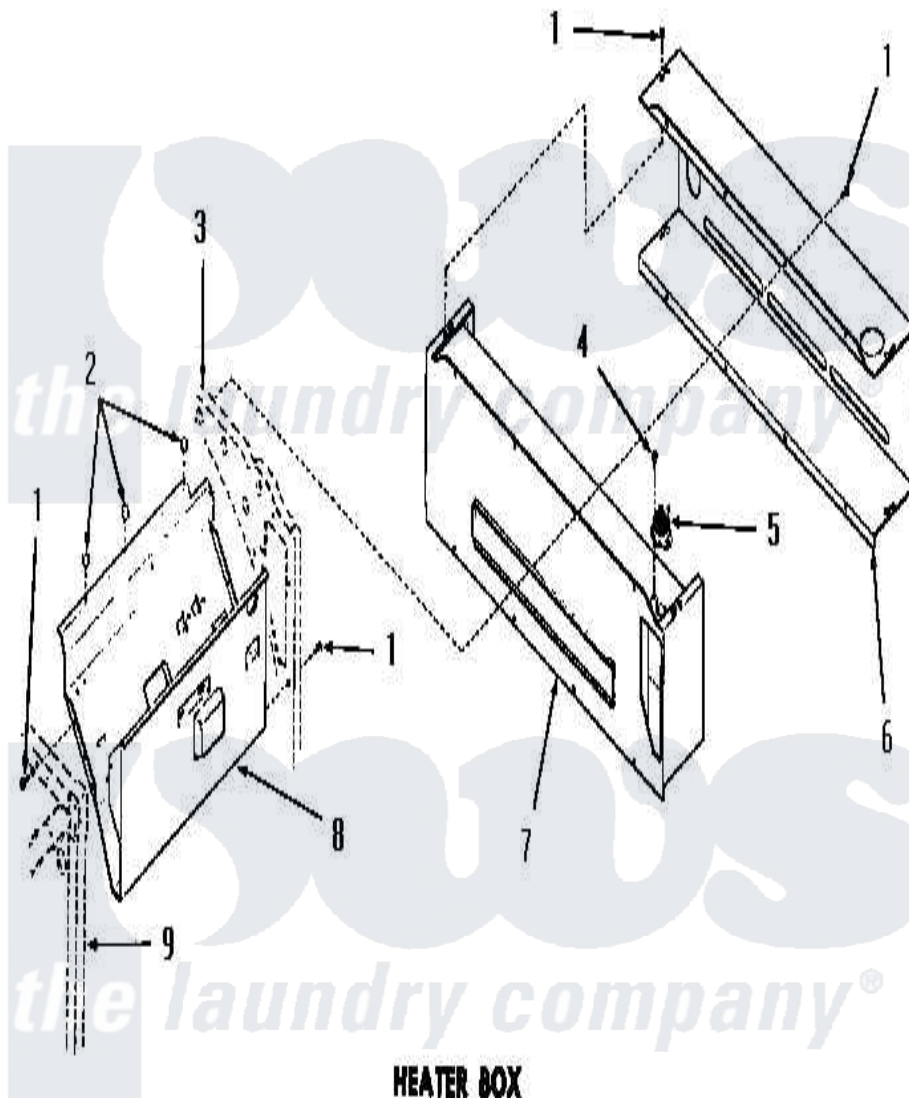

Amana DG6060 17 - HEATER BOX

HEATER BOX (Gas Models)

[Amana Residential Amana DG6060 Washer Parts](#) Parts Diagram 17 - HEATER BOX
Click on the part number to view part

Item	Original Part Number	Replaced By	Status	Part Description
1	51784		Not Available	SCREW,10B-16 X 1/2 HEX
2	52552		Not Available	BUMPER, OVEN DOOR
3	Y00000000		Not Available	SEE NOTE REAR FRAME
4	23222	3177991		Screw
5	51185		Not Available	THERMOSTAT,HEATER BOX
6	Y51862		Not Available	HEATER BOX
7	54717		Not Available	ASSY,HEATER BOX
8	Y52584		Not Available	BURNER SHIELD
9	Y00000000		Not Available	SEE NOTE FRONT FRAME AND AIR SHROUD